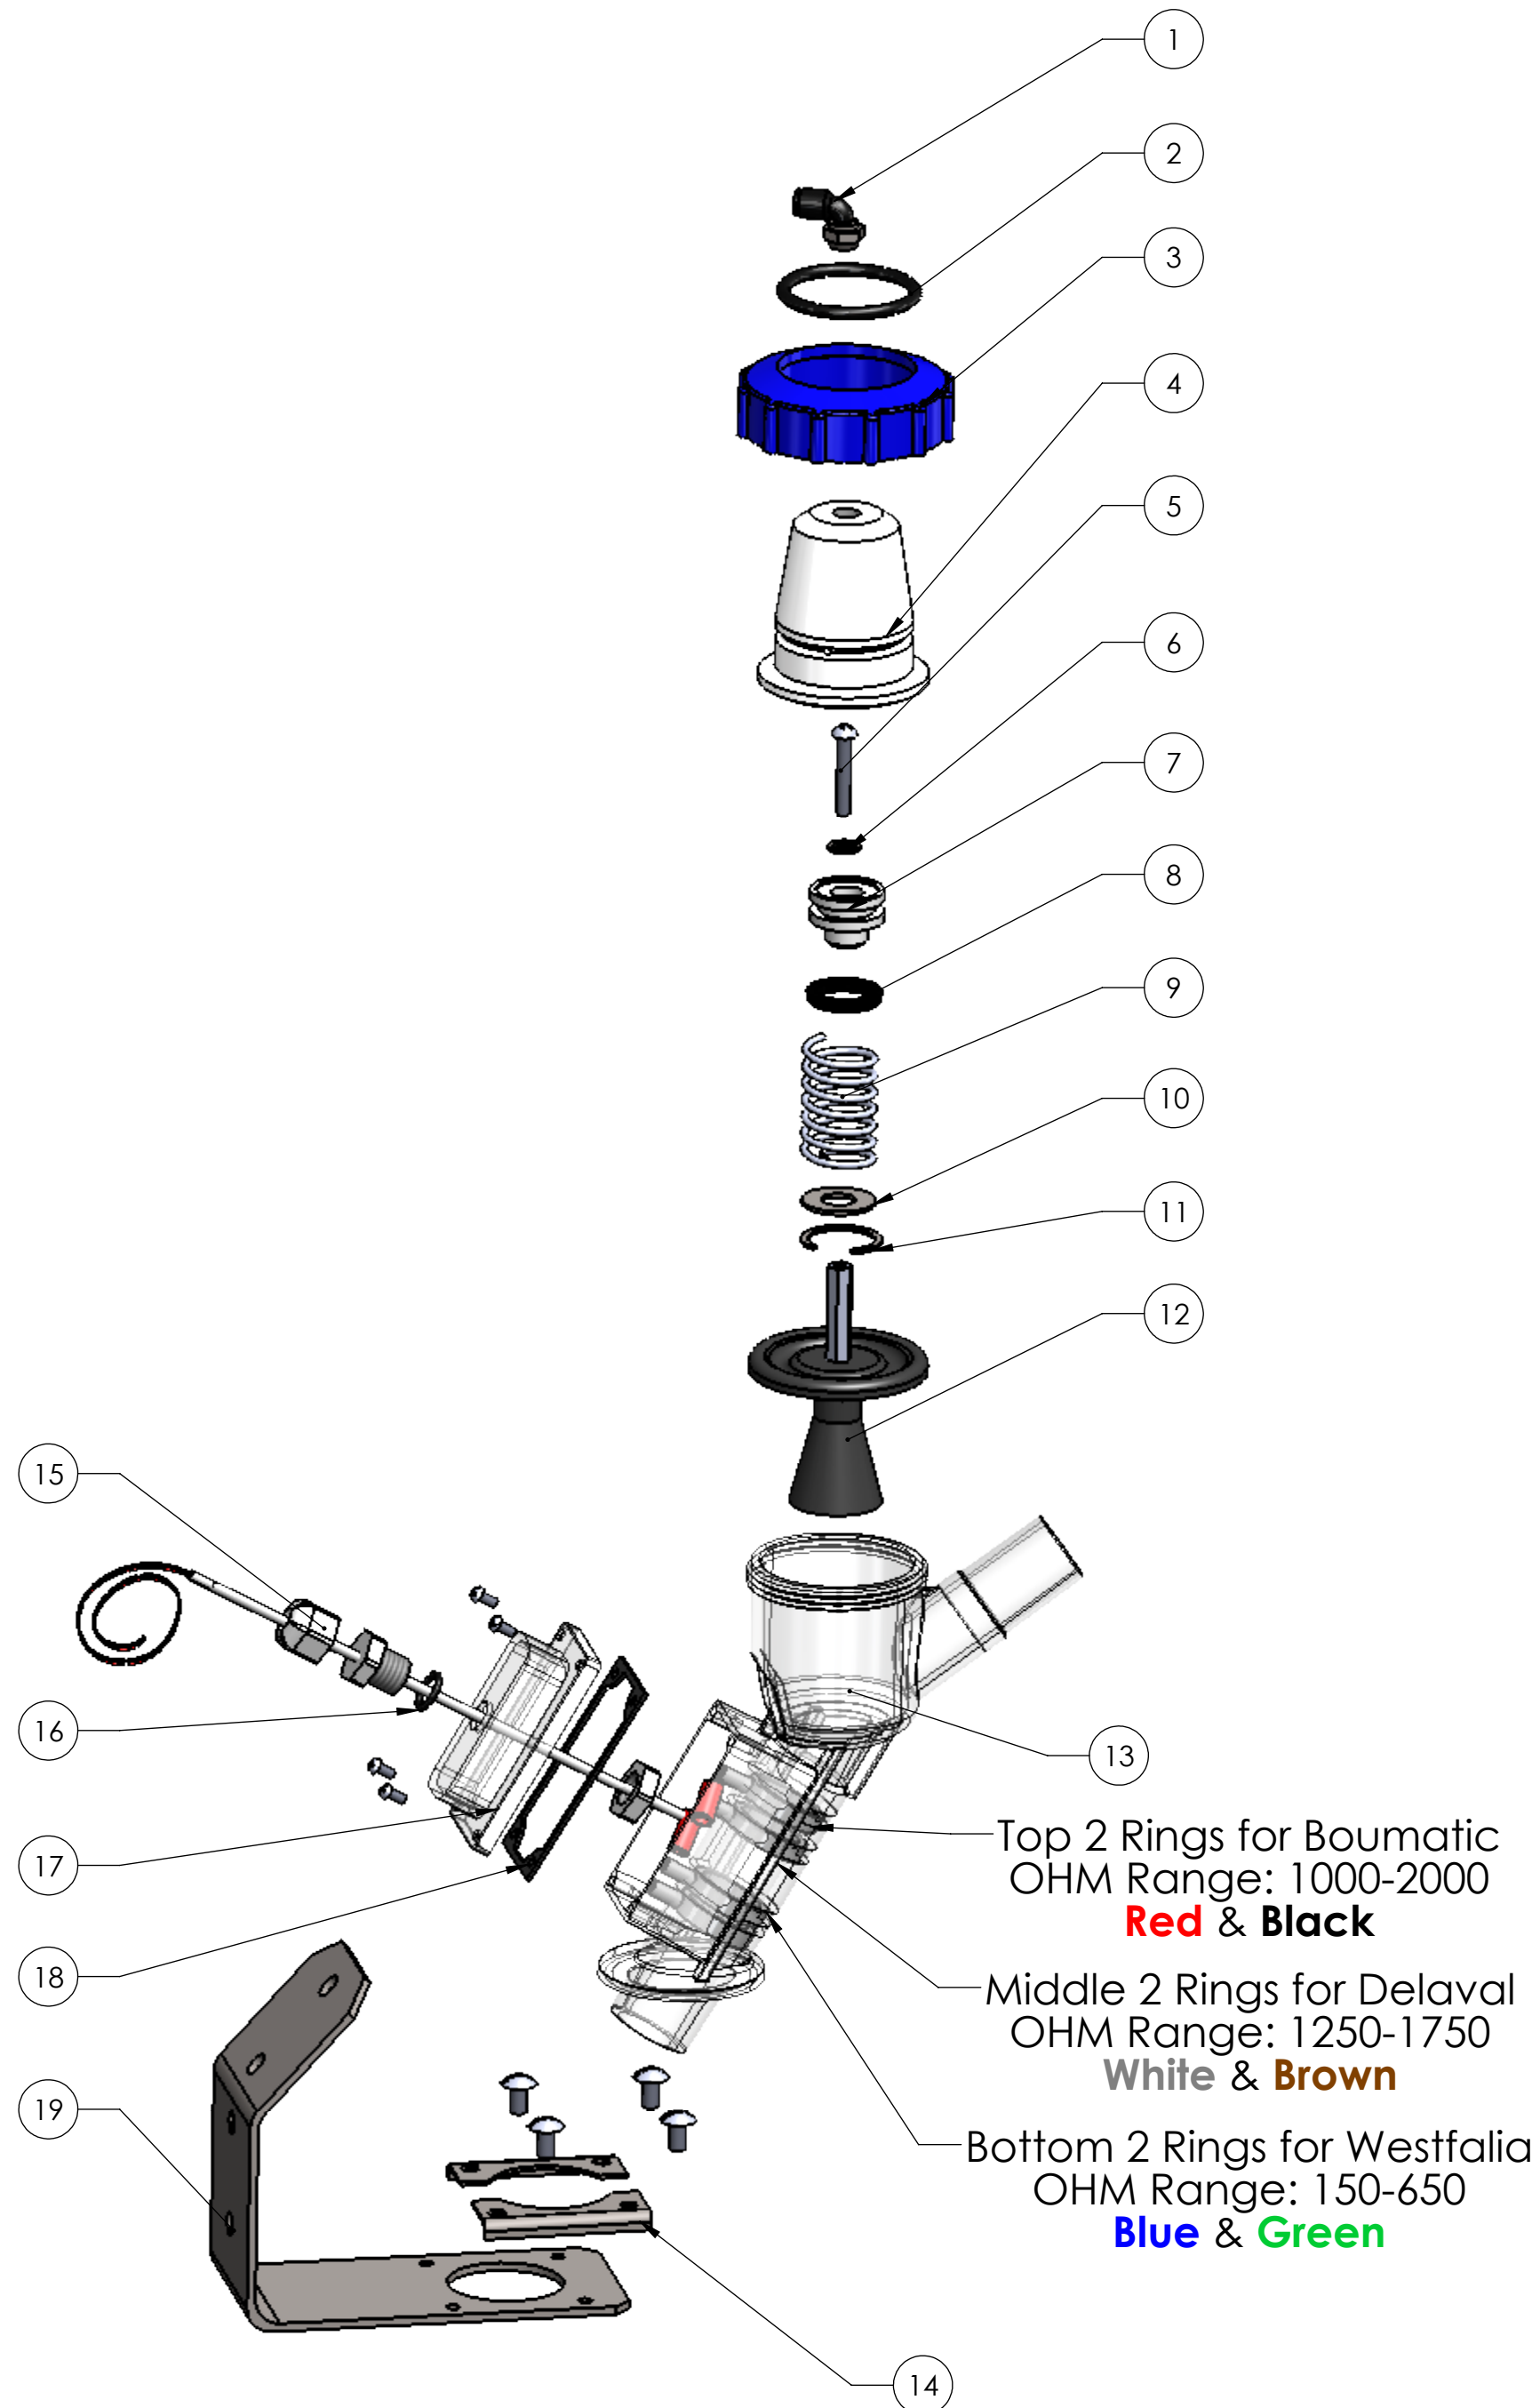

#99882
 Curb mount Kleen-Flo Air Sensor Assembly, 3/4"

ITEM	PART NUMBER	DESCRIPTION	QTY.
1	NS2578	5/32 X 1/8 Male Elbow	1
2	99168	O-ring	1
3	99889	Blue Nut	1
4	99162	Shutoff Top Only	1
5	99166	Top Screw	1
6	99170	Sealing Washer	1
7	99163	Insert	2
8	99169	U-cup	1
9	99167	Spring	1
10	99165	Flat Washer	1
11	99164	Snap Ring	1
12	99875	Plunger (one piece)	1
	99155	Air Top Assembly (Includes #'s: 1-12)	
13	99880	Curb mount sensor body (Includes cover)	1
14	99817-1	Side Clip for 99817 Bracket	2
15	92294	Cord Grip	1
16	NS2847	Number 7 o-ring	1
17	99879	Plastic terminal cover only	1
18	NS99880	Gasket for 99880 Sensor Assembly	
19	99817	Mounting Bracket Assembly (Includes: #14)	1