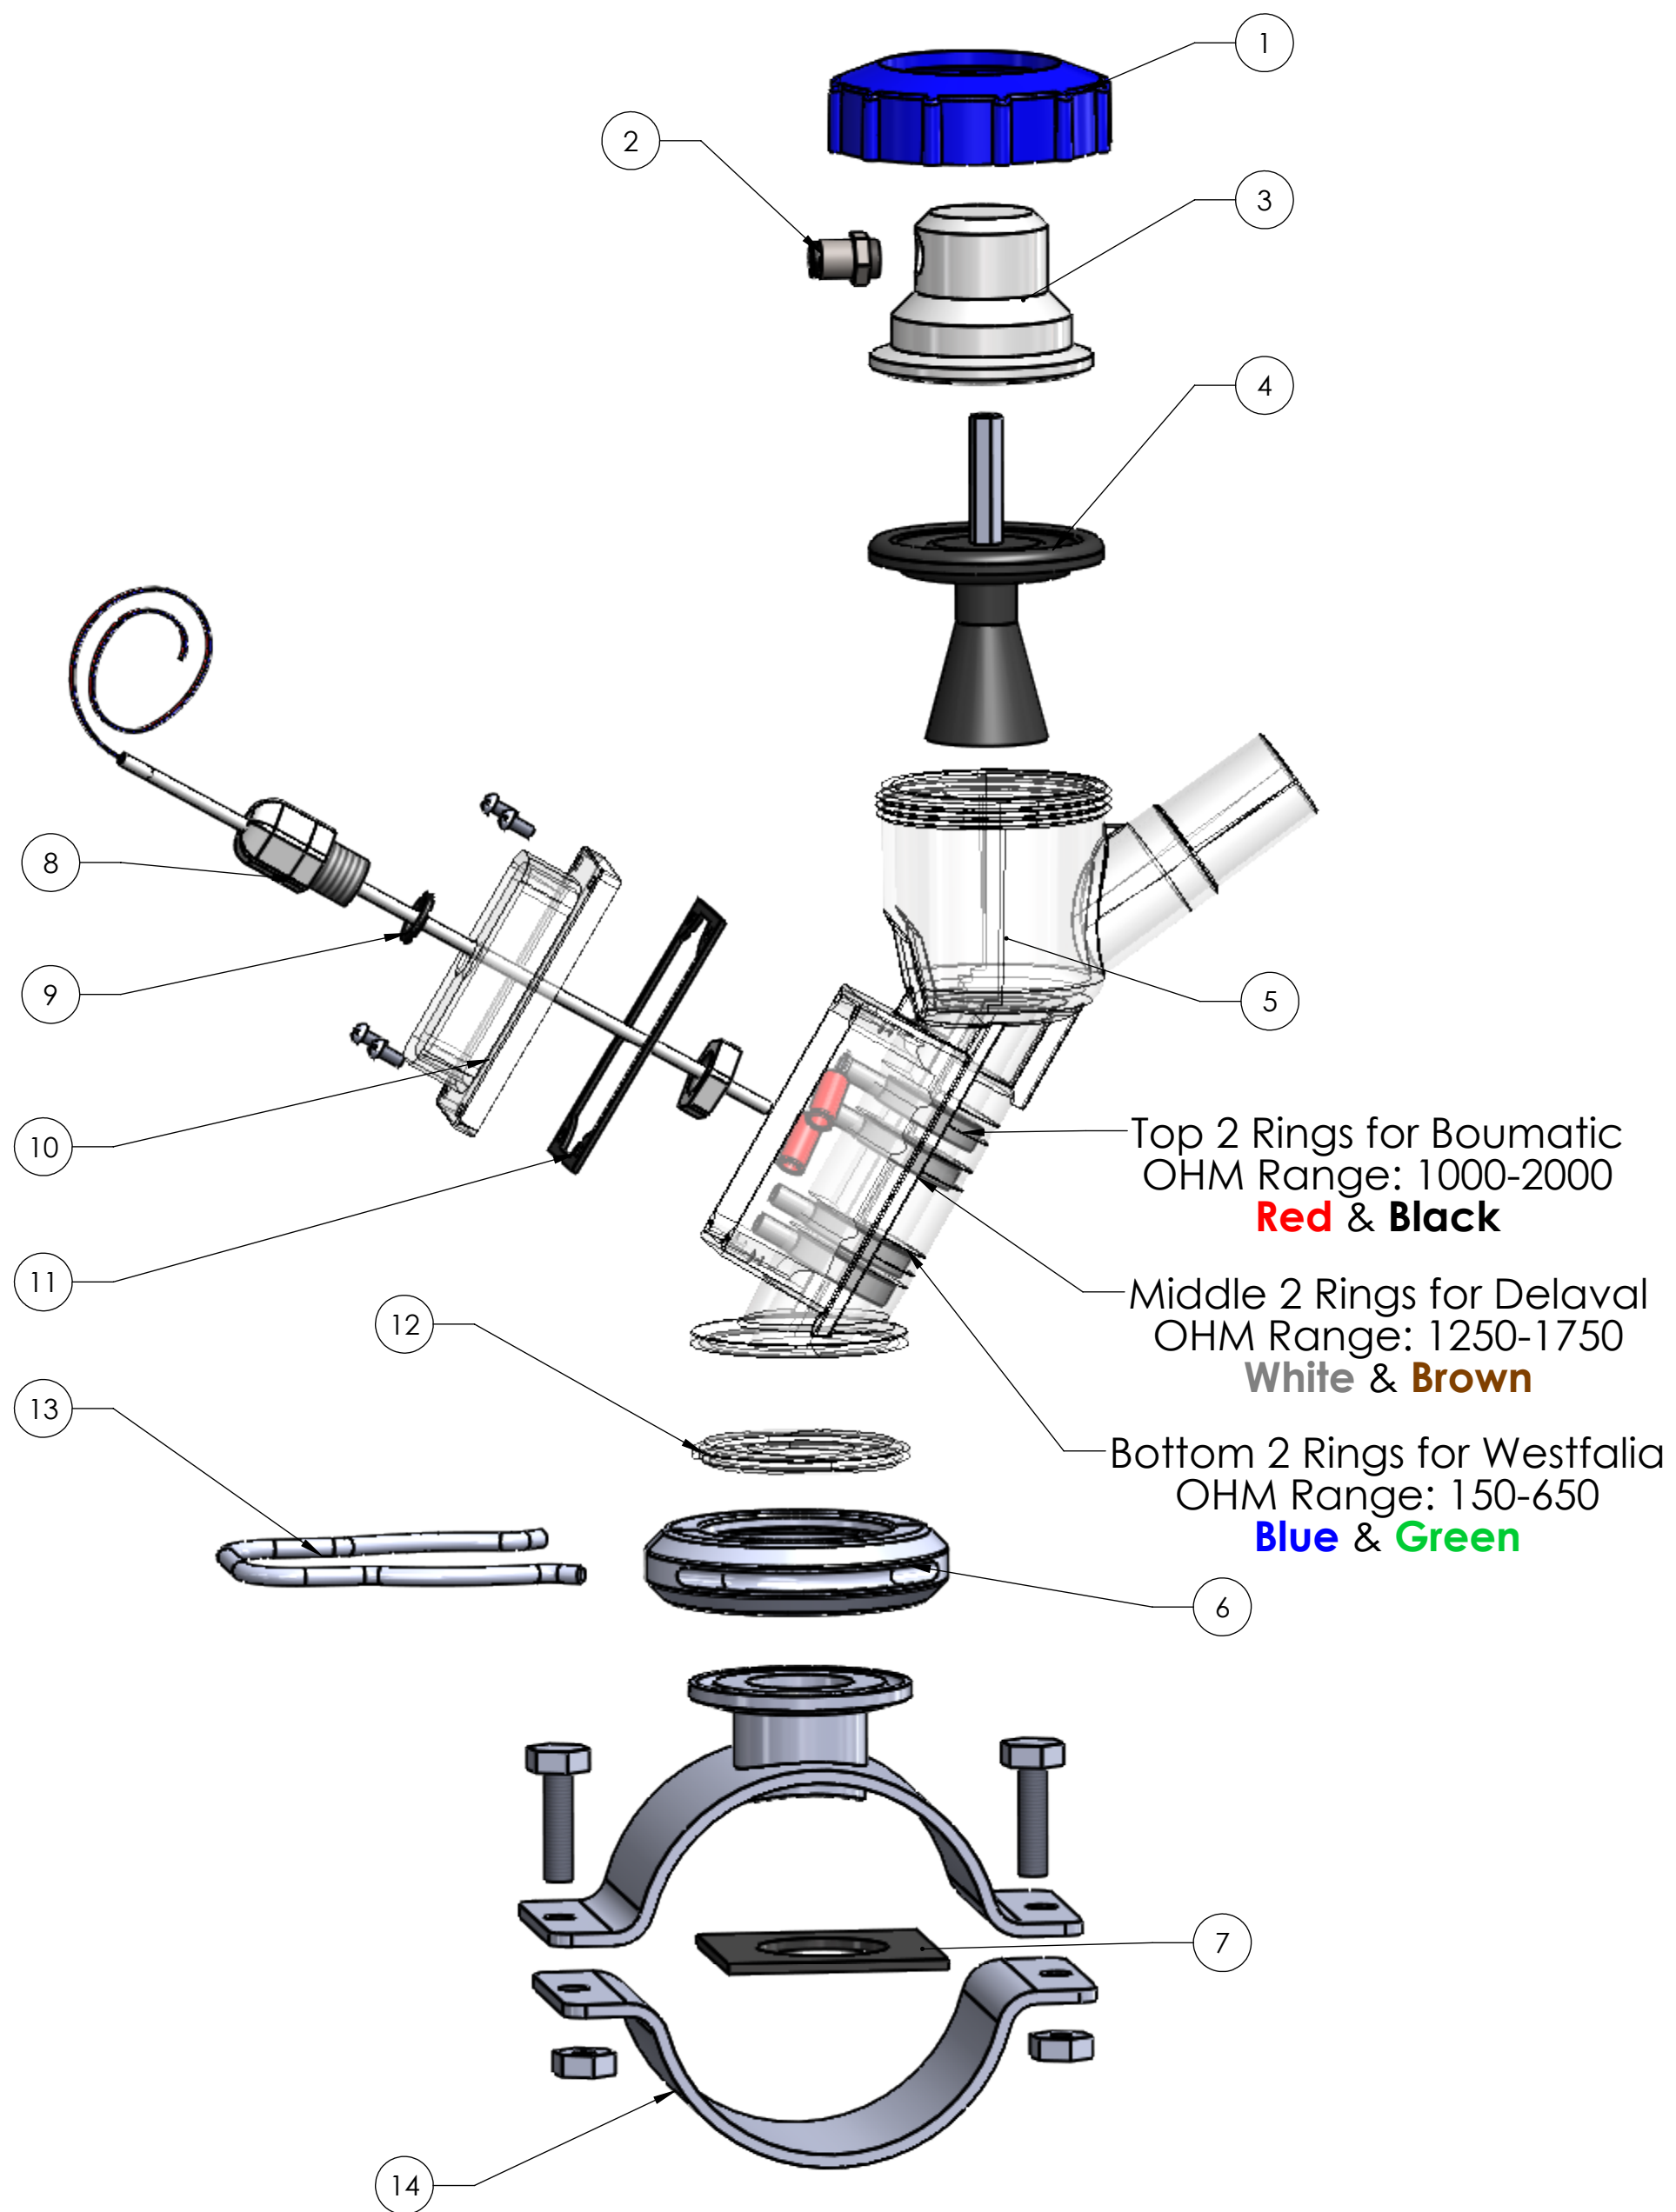

#99877
3" Line mount Kleen-Flo Vacuum Sensor Assembly , 3/4"

ITEM	PART NUMBER	DESCRIPTION	QTY.
1	99889	Blue Nut	1
2	NS2570	5/32 X 1/8 Male connector	1
3	99883	Vacuum Top	1
4	99875	Plunger (one piece)	1
	99148	Vacuum Top Assembly (Includes #'s: 1-4)	
5	99878	Line mount Sensor Body (Includes cover)	1
6	99175	Breakaway clamp half only	2
	99180	Breakaway clamp kit for sensor/shutoff	
7	91811	Gasket for 3" stainless milk line clamp	1
8	92294	Cord Grip	1
9	NS2847	Number 7 o-ring	1
10	99879	Plastic terminal cover only	1
11	NS99880	Gasket	1
12	99185	Replacement silicone gasket	1
13	99177	Breakaway clamp spring	1
14	91810	Stainless 3" milk line clamp (Includes: #7)	1