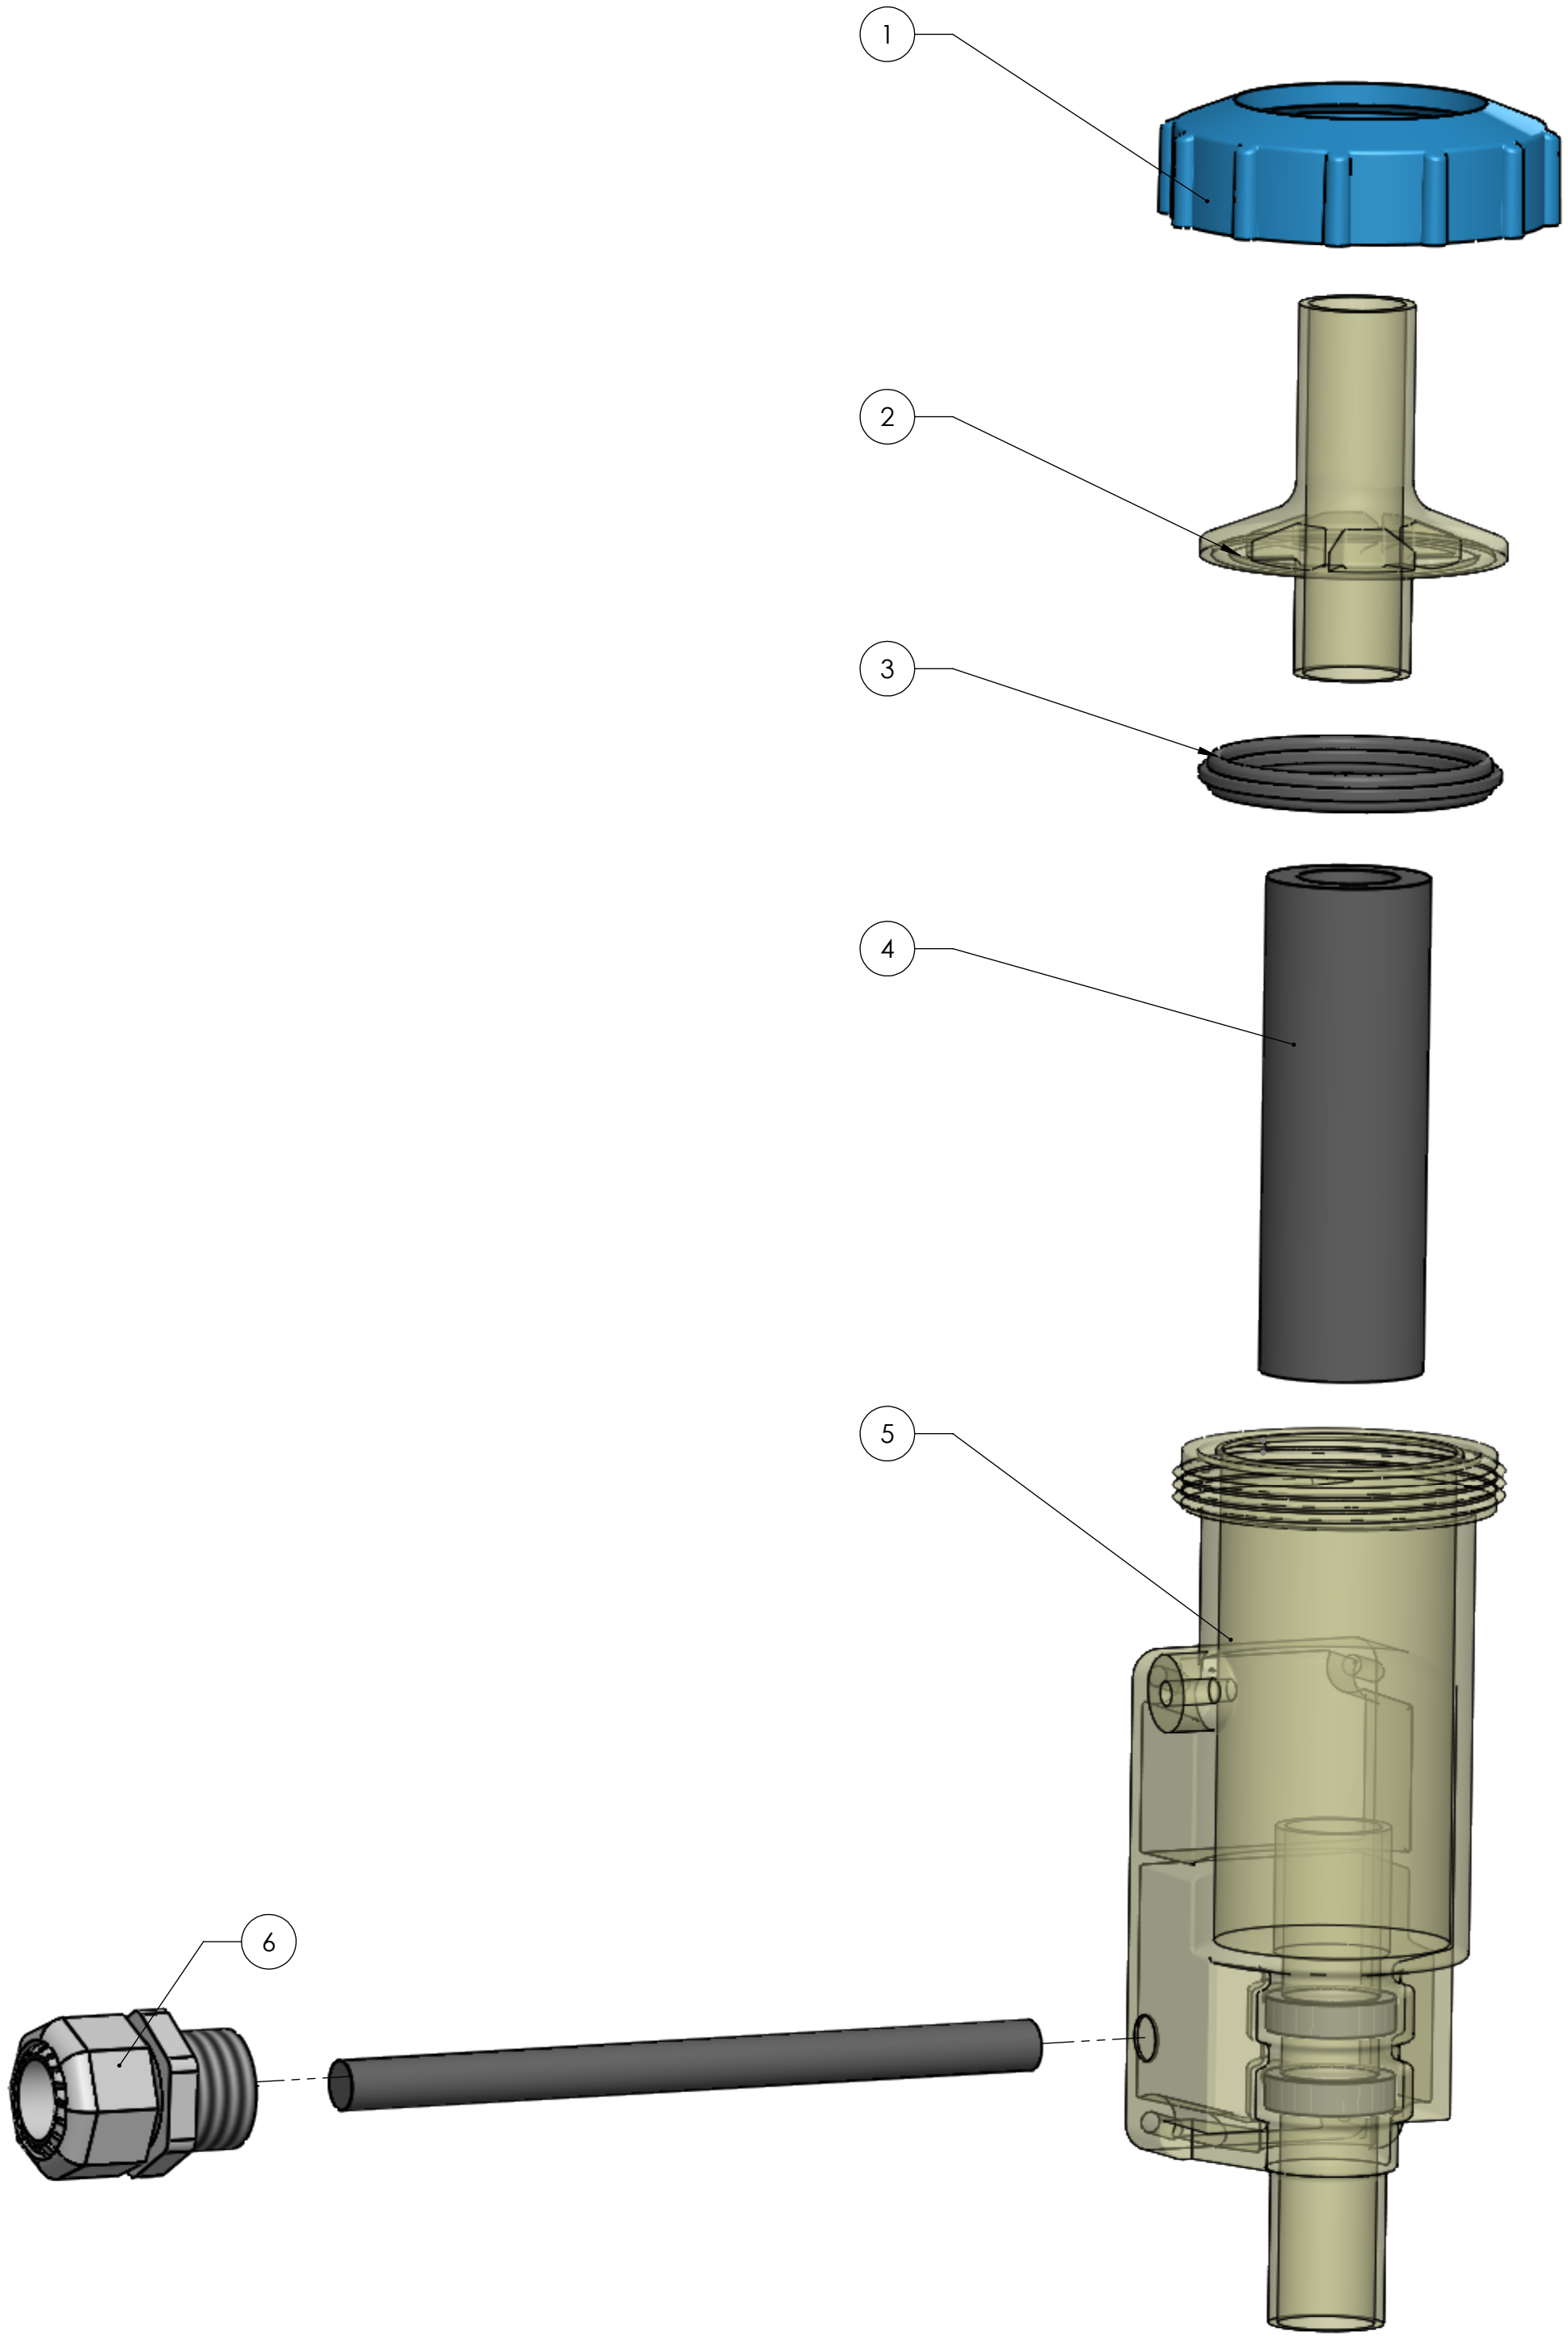

#99832
 Replacement sensor/shutoff assembly for 2100/2101

ITEM	PART NUMBER	DESCRIPTION	QTY
1	99889	Nut	1
2	99891	Cap	1
3	54326	1 1/2" tri clover gasket	1
4	99830	Rubber shutoff hose	1
5	99832	Sensor/shutoff	1
6	92563	Cord grip, PG13.5	1