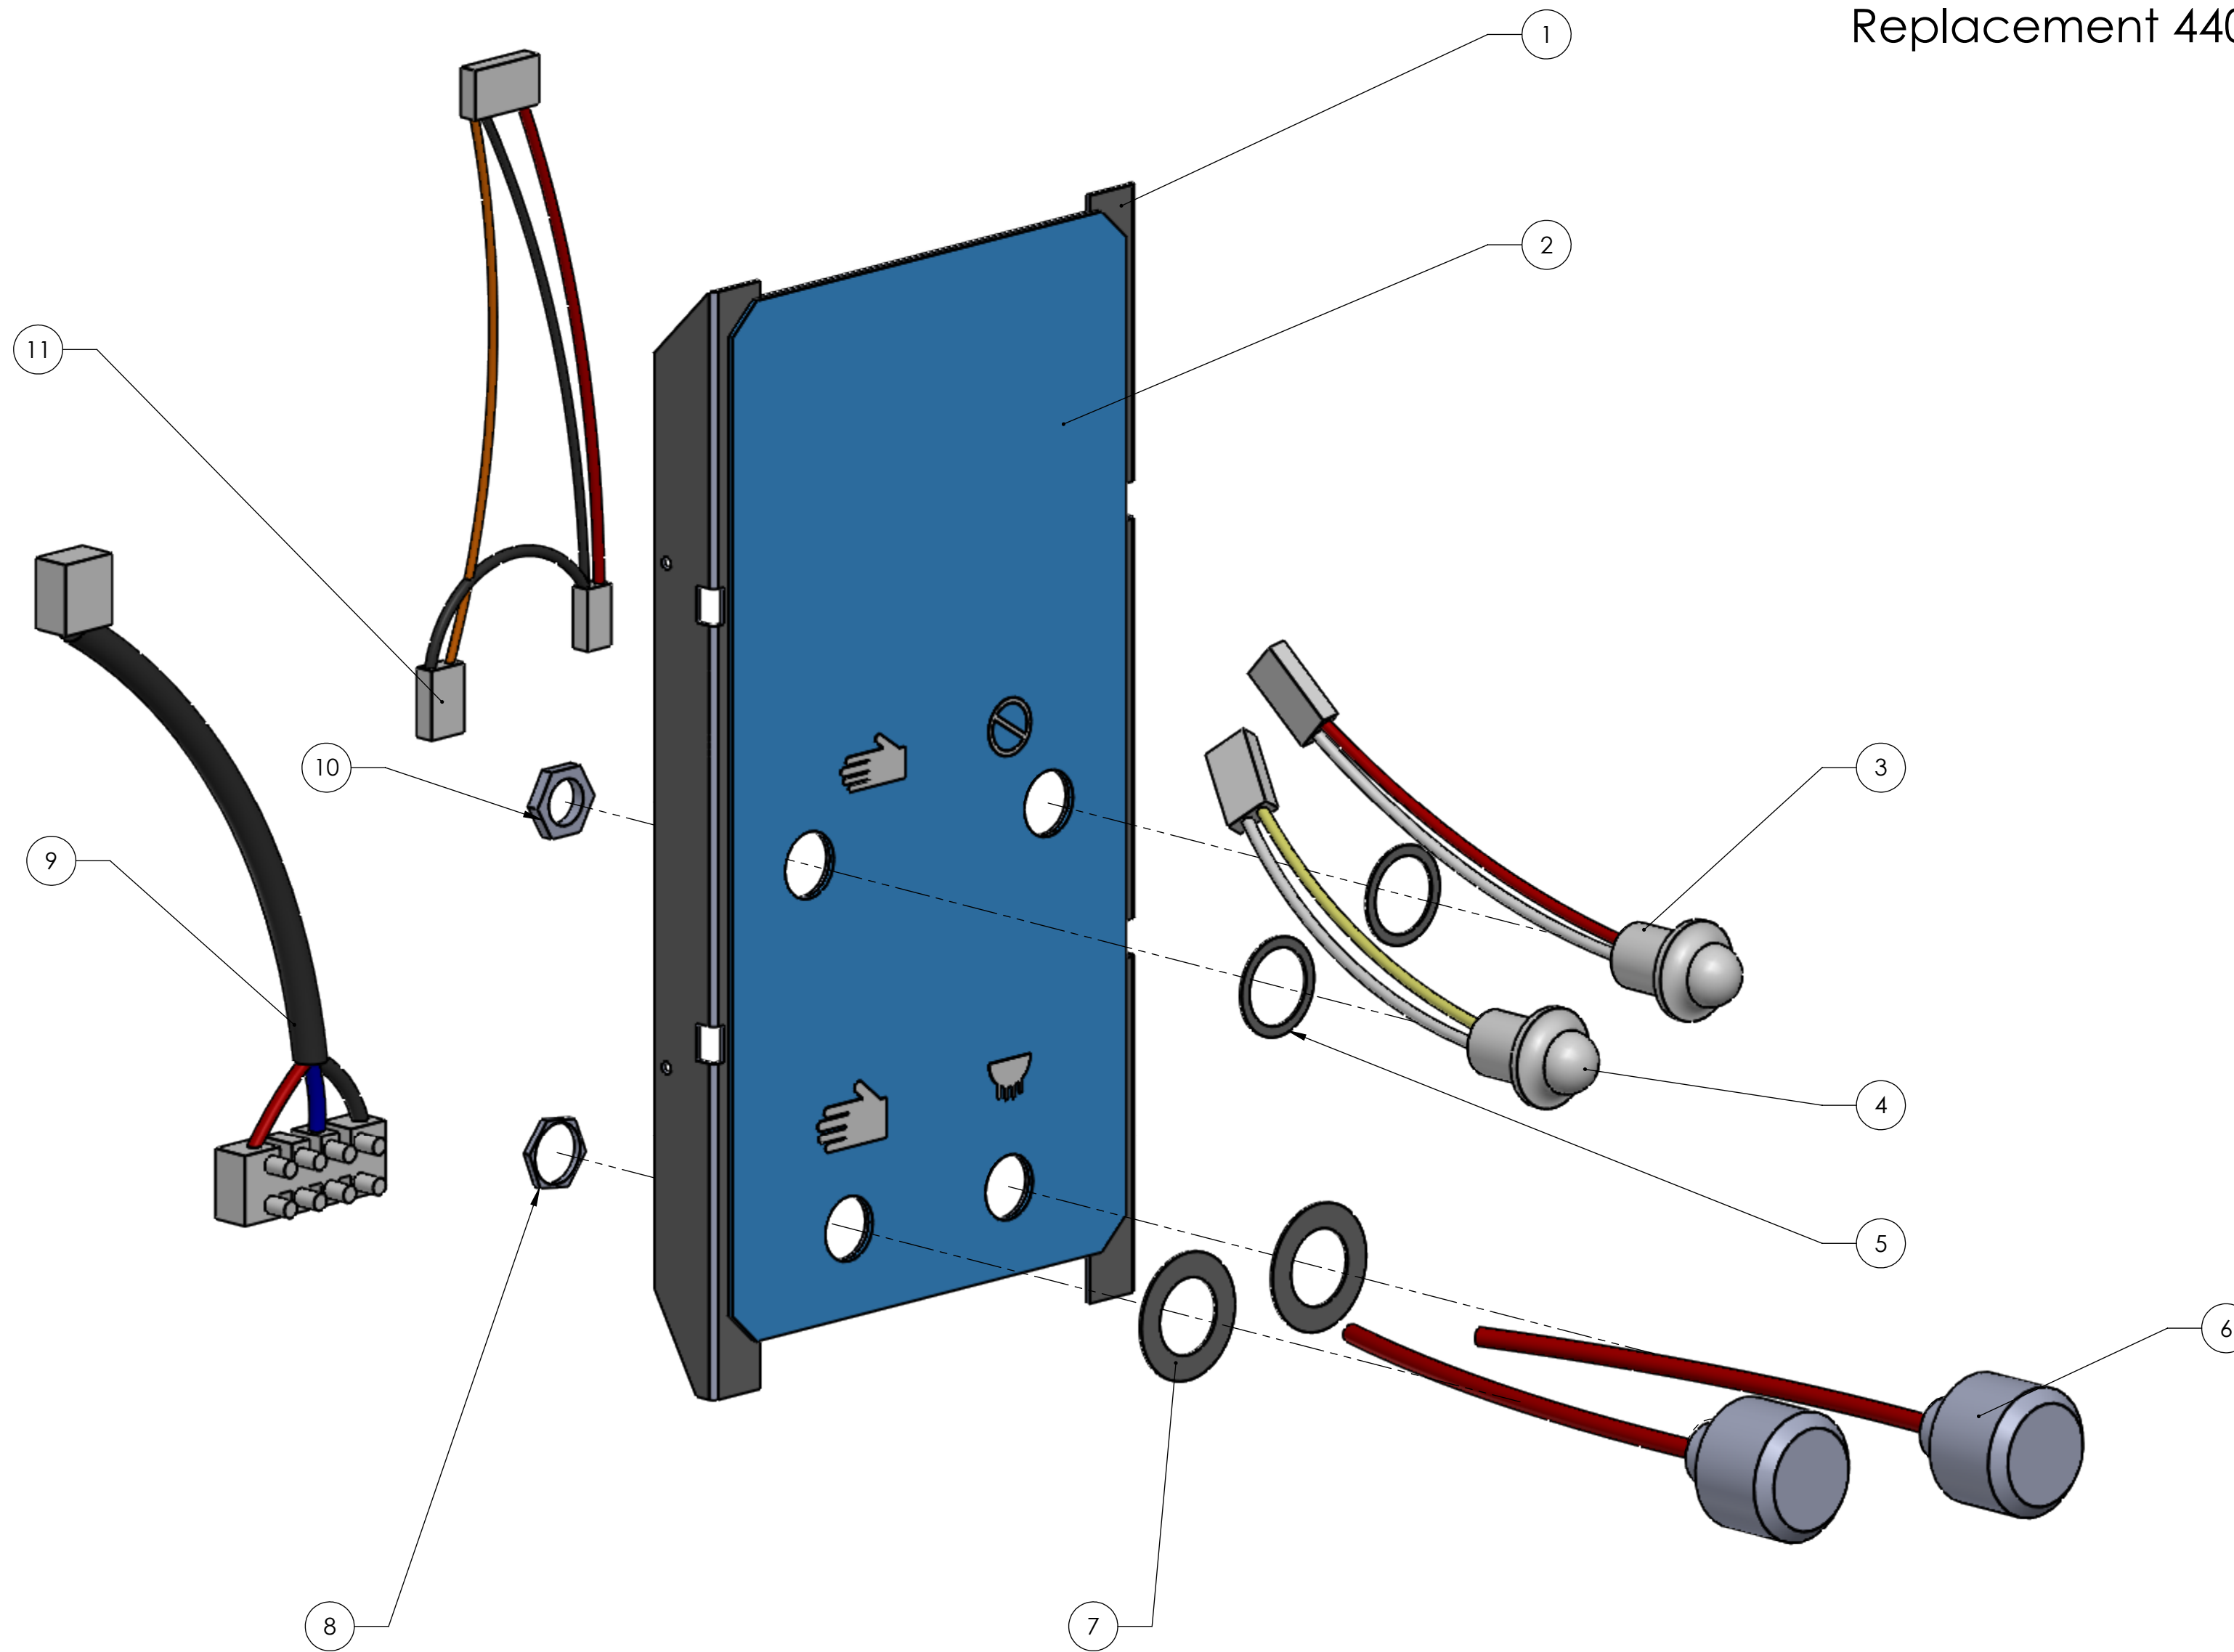

#99628
Replacement 4400/4600 cover assembly

ITEM	PART NUMBER	DESCRIPTION	QTY
1	NS99628	Stainless plate	1
2	99627	Label	1
3	99395	Red LED bulb with 4" lead	1
4	99394	Orange LED bulb with 4" lead	1
5	99393	Gasket for bulb assembly	2
6	99695	Touch switch	2
7	99696	Gasket for touch switch	2
8	NS99695-3	15/32"-32 nut for touch switch	2
9	99626	Wire harness for switch	1
10	99391	Nut for bulb assembly	2
11	99629	Wire harness for lights	1