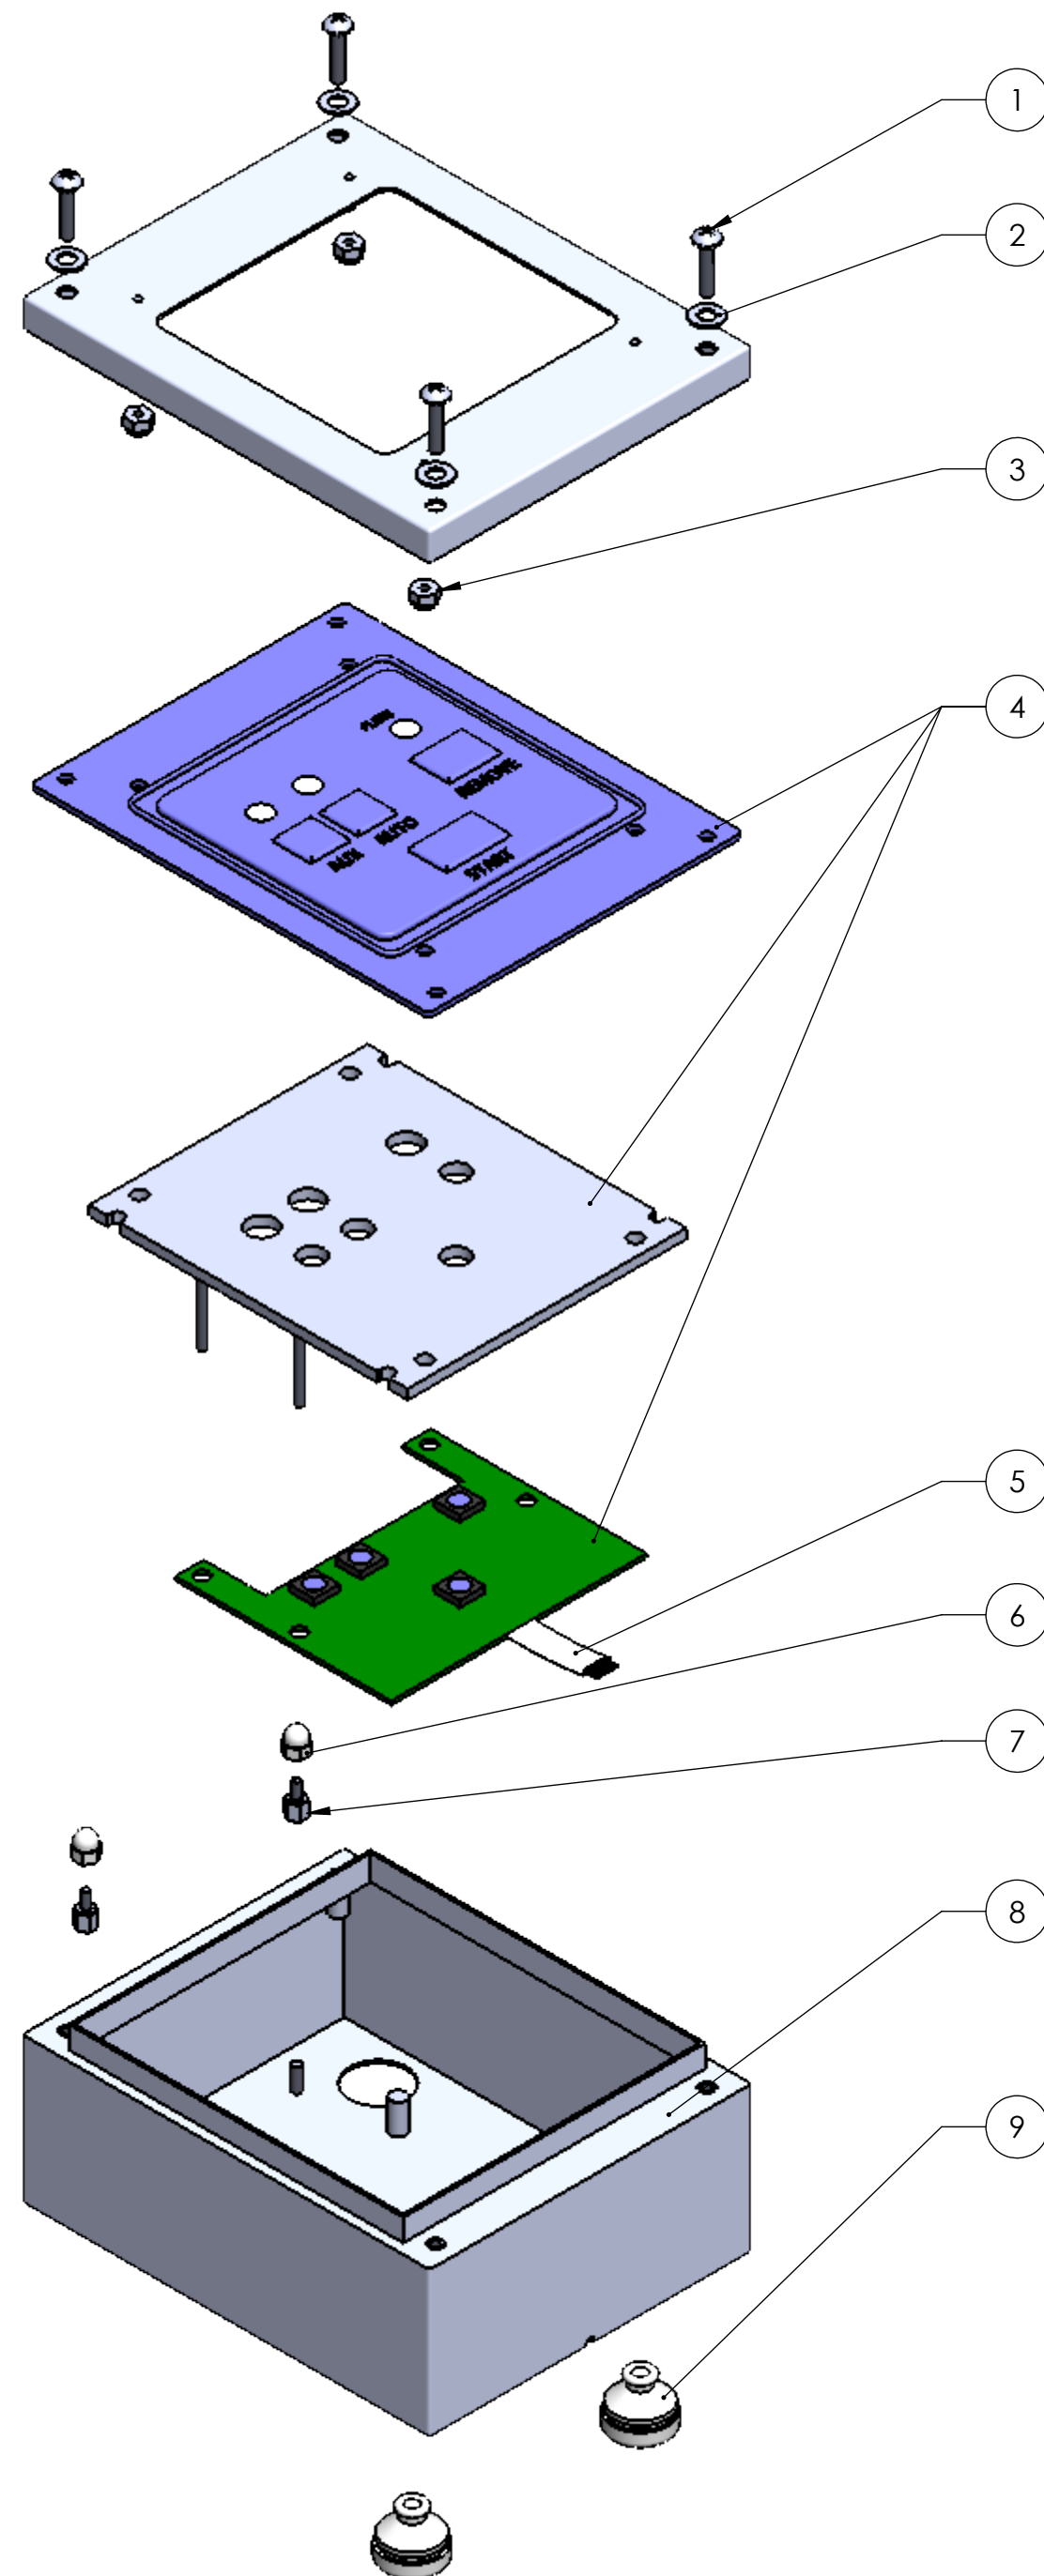

#98771
 Deeper box & cover for SST#2, with keypad

| ITEM | PART NUMBER | DESCRIPTION | QTY. |
|------|-------------|--|------|
| 1 | NS5576 | Screw for cover | 4 |
| 2 | NS5481 | Washer | 4 |
| 3 | NS5468 | Nylok nut | 4 |
| 4 | 85020 | E-Zee Keypad with adaptor board | 1 |
| 5 | NS7117 | Ribbon cable | 1 |
| 6 | NS5665 | Nylon Hex Acorn Nuts Thread Size: 6-32 Nylon | 2 |
| 7 | NS2705 | 1/4 In. OD Hex Male/Female Threaded Standoff | 2 |
| 8 | 98769 | Deeper box & cover | 1 |
| 9 | 98764 | Cable grommet | 2 |