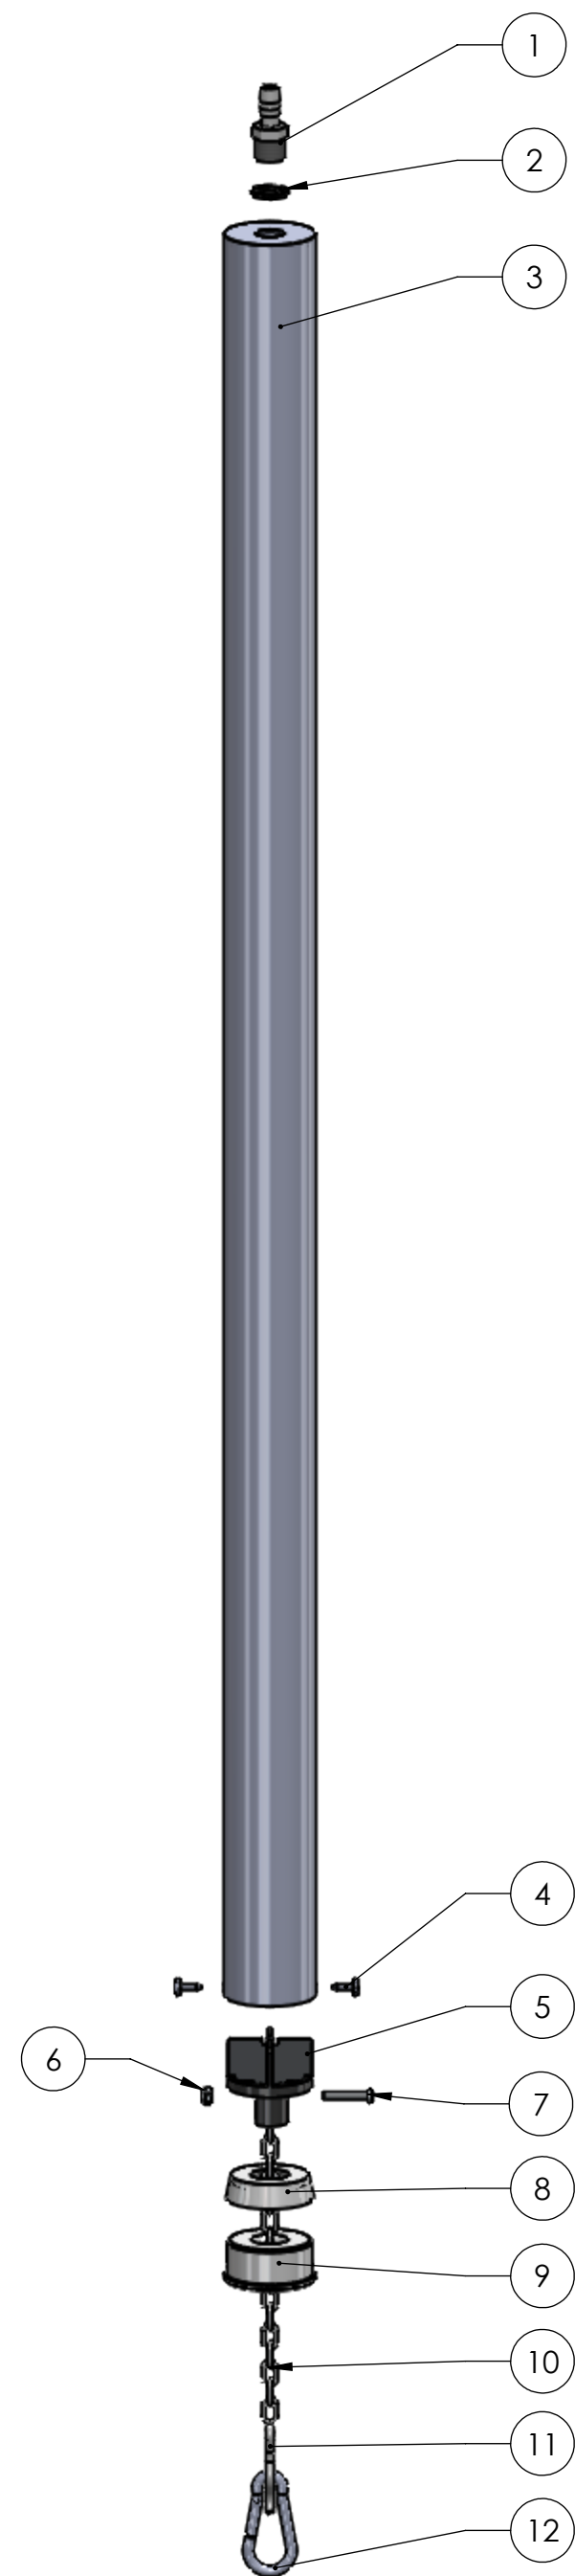

#98731
 Replacement DL style cylinder with chain

ITEM	PART NUMBER	DESCRIPTION	QTY.
1	92825	3/8" hose x 3/8" NPT nylon male connector	1
2	NS2822	O-ring	1
3	NS98721-1	Cylinder	1
4	NS5586	Screw	2
5	98736	Piston	1
6	NS5469	Nylok nut	1
7	NS5523	Bolt for piston	1
8	98735	Seal	1
9	92239	Cylinder bottom	1
10	96030	Stainless steel chain	1
11	96087	Small stainless steel snap	1
12	96012	Stainless breakaway clip	1