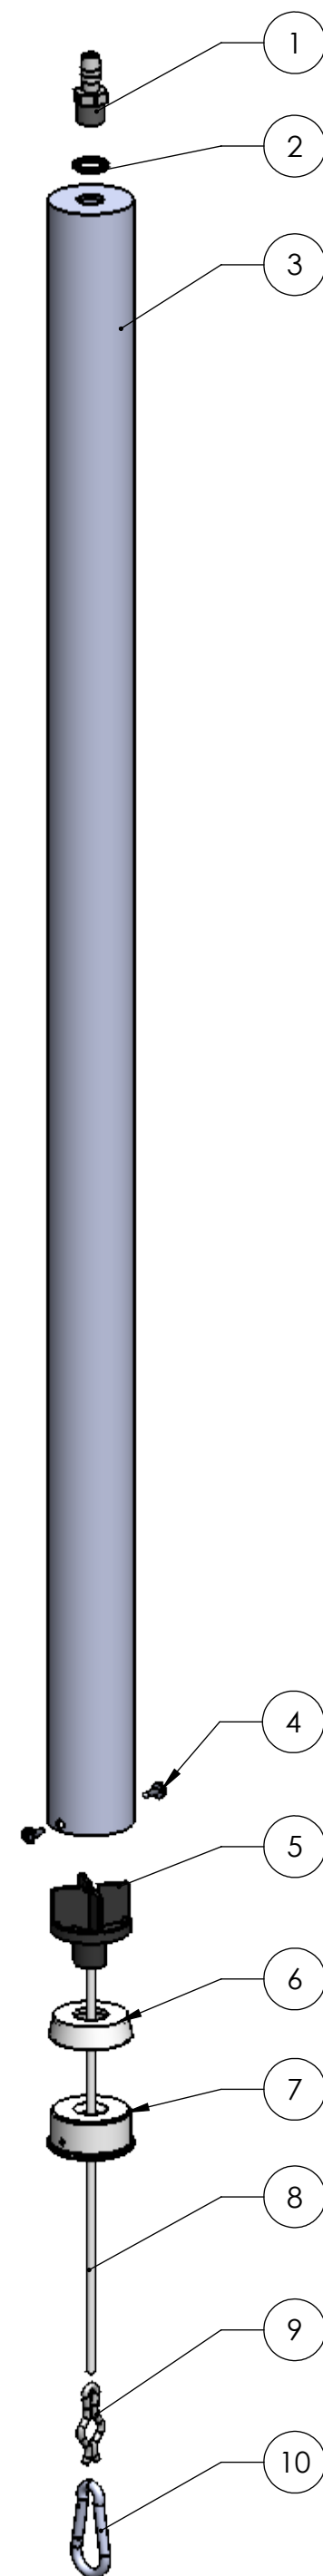

#98721  
 Replacemenet DL style cylinder

ITEM	PART NUMBER	DESCRIPTION	QTY.
1	92825	3/8" hose x 3/8" NPT nylon male connector	1
2	NS2822	O-ring	1
3	NS98721-1	Cylinder	1
4	NS5586	Screw	2
5	98734	Piston	1
6	98735	Seal	1
7	92241	Bottom cap	1
8	98790	Rope	1
9	96087	Stainless breakaway clip	1
10	96012	Small Stainless steel snap	1