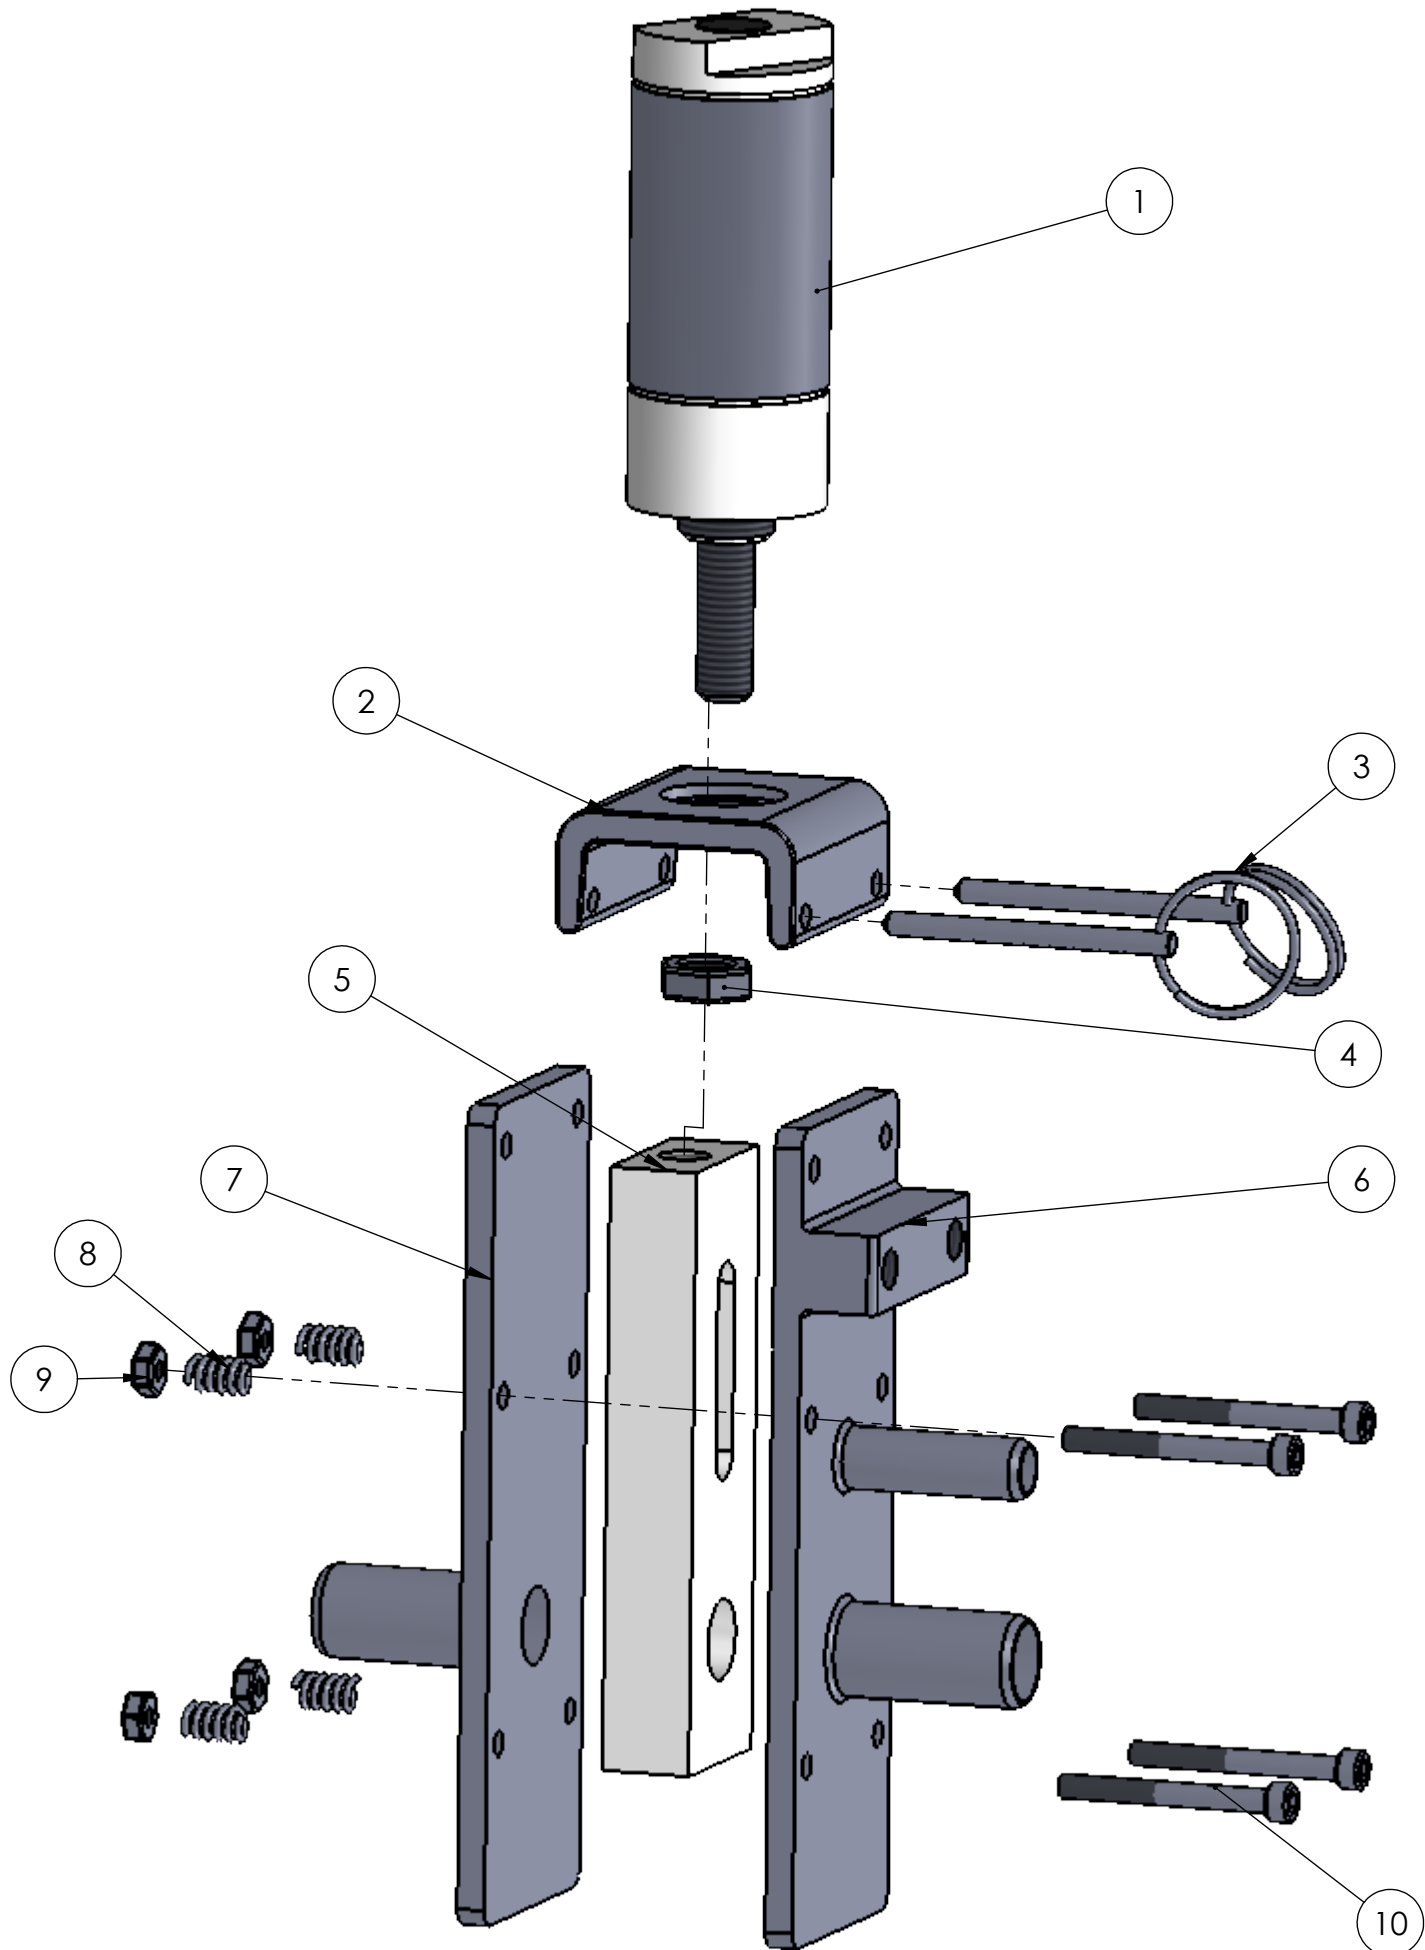

#96550 Replacement Backflush Valve

ITEM	PART NUMBER	DESCRIPTION	QTY
1	96548	Cylinder	1
2	96545	Threaded mounting plate	1
3	96538	Pin	2
4	NS2951	7/16" x 20 stainless hex jam nut	1
5	96531	Teflon block	
6	96543	Left hand plate with STRAIGHT tube	1
	96543-1	Left hand plate with THREADED tube	
7	96541	Right hand plate	1
8	96536	Spring	4
9	NS5471	10-32 NylokNut S/S	4
10	NS5595	S/S SHCS 10/32-1 3/4	4