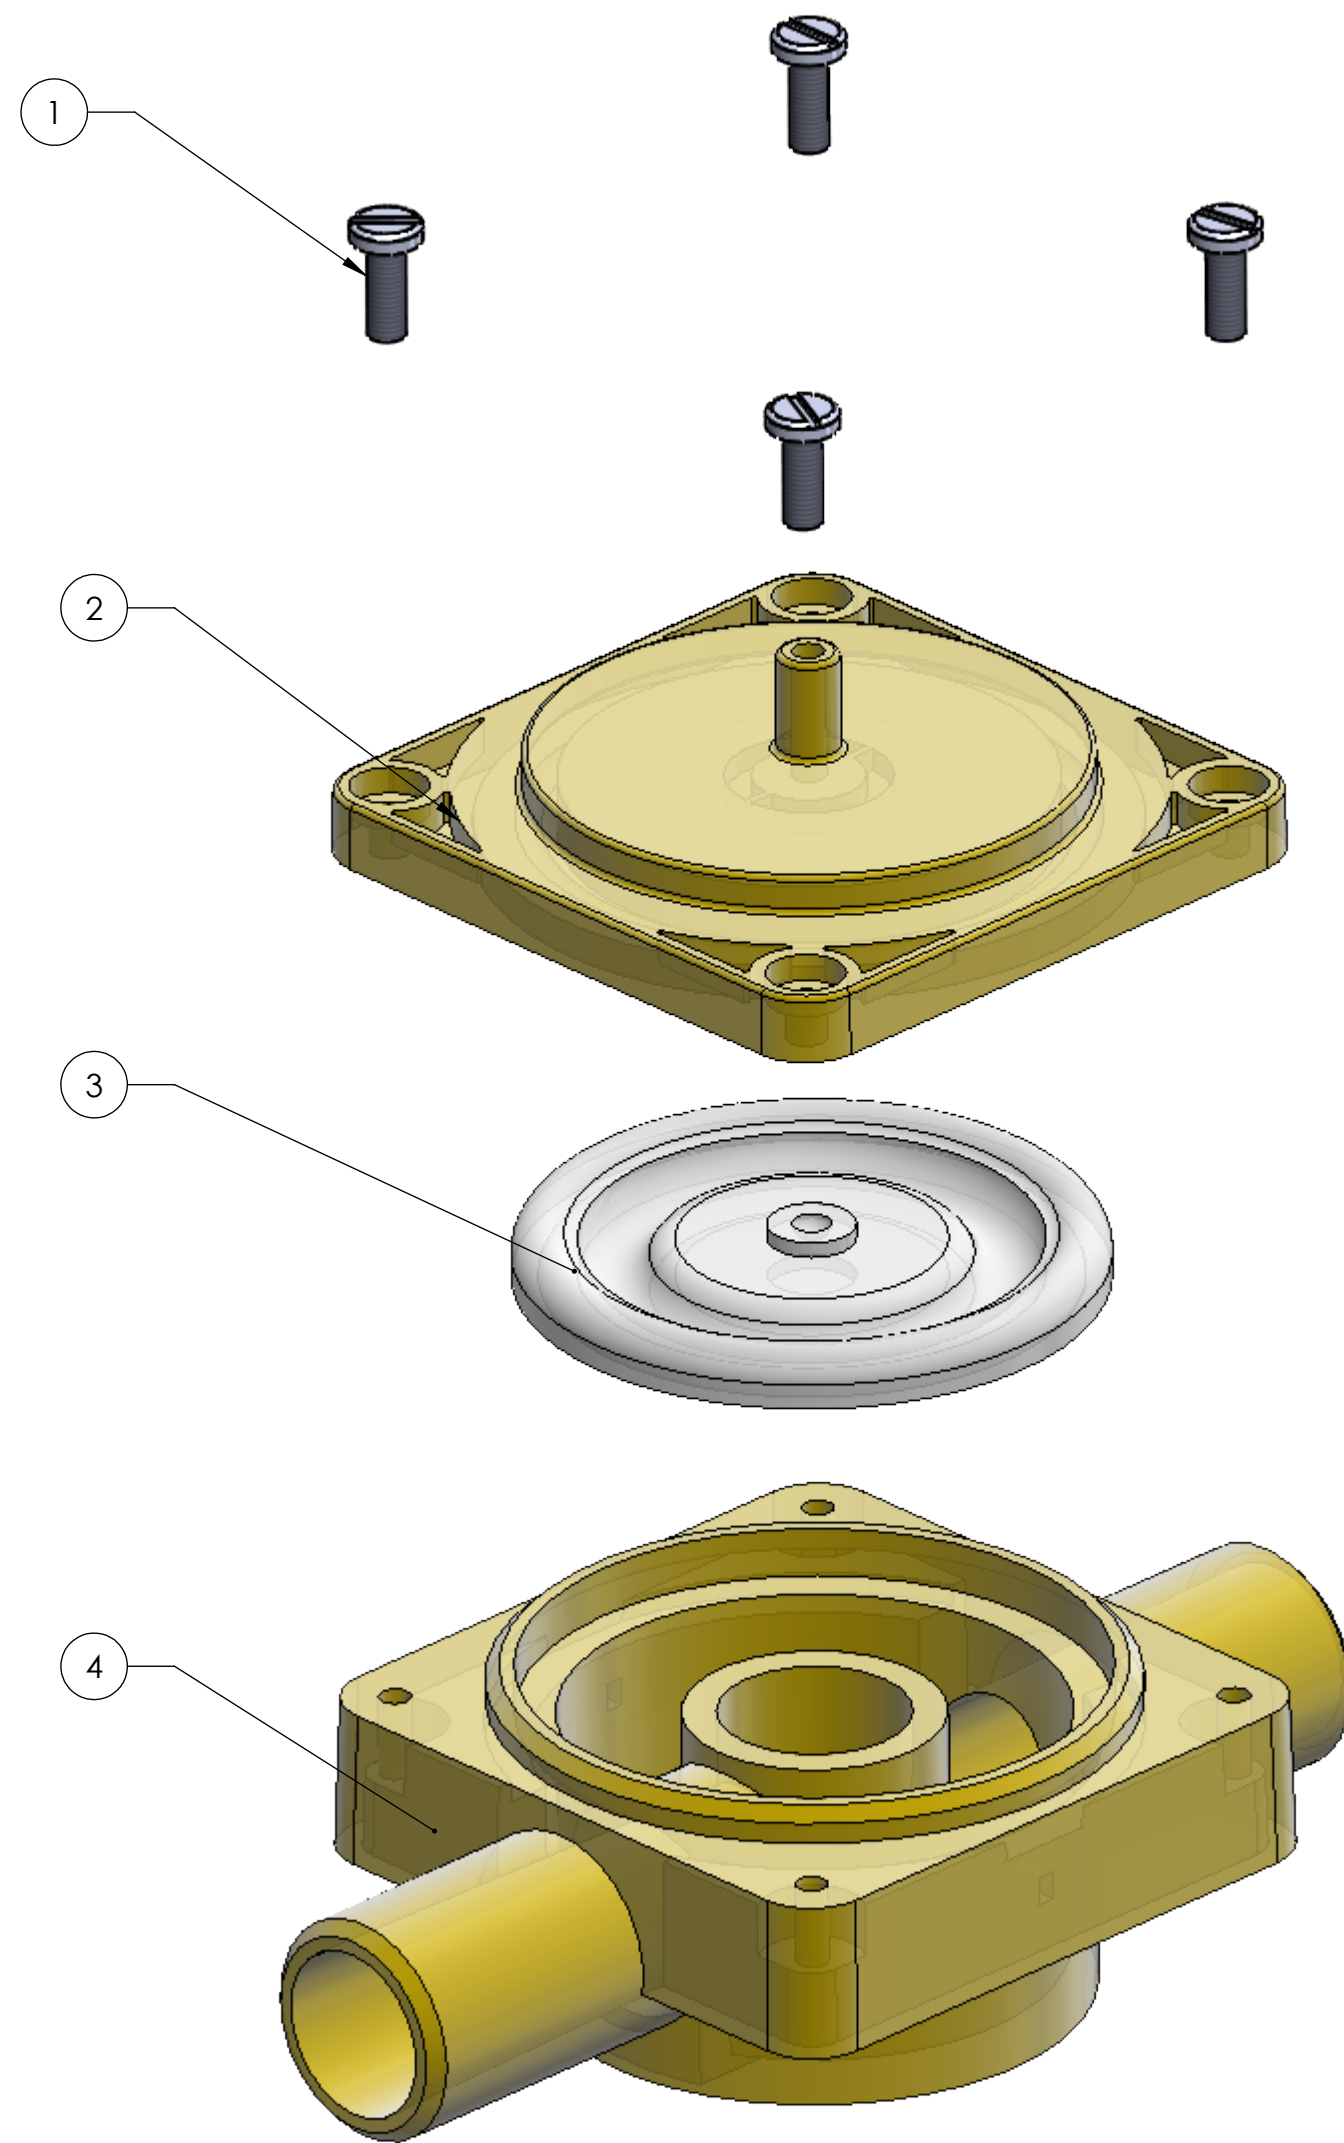

78490
 Plastic vacuum operated shutoff valve
 (Radel) for 5/8 & 3/4 hose

ITEM	Part Number	DESCRIPTION	QTY
1	NS5510	6-32x3/8 screw	4
2	78493	Cover	1
3	99751	Clear Diaphragm	1
4	NS78490	Shutoff body only	1