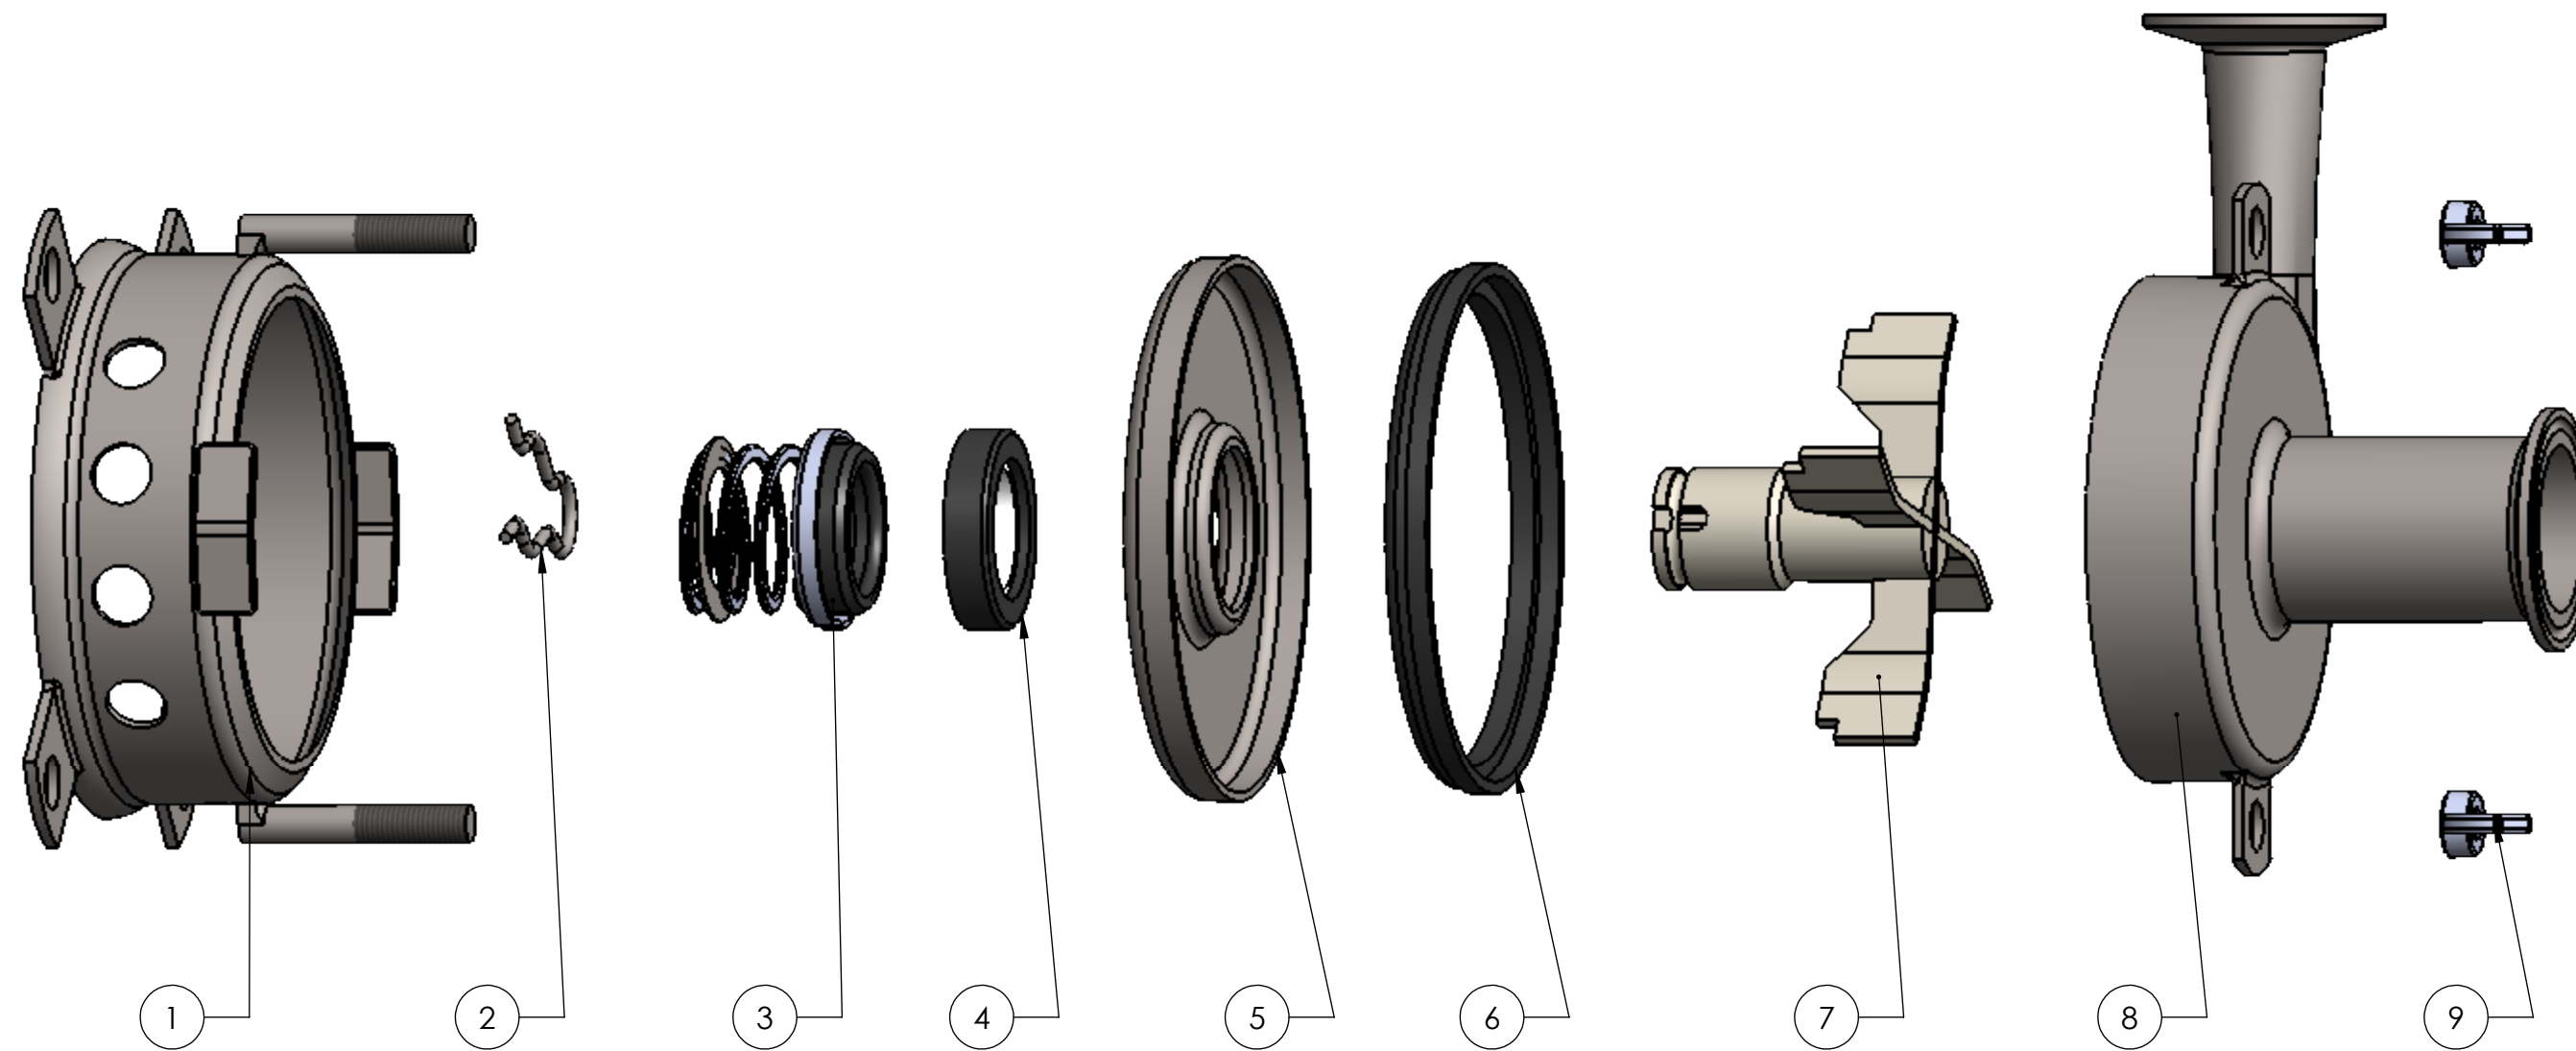

# #59910 Ben Anderson milk pump w/4 blade impeller 1.5x 1.5

ITEM	PART NUMBER	DESCRIPTION	QTY
1	59911	Adaptor	1
2	14758	Cotter pin clip for 1 HP	1
3	14770	Rotating head assembly	1
4	14757	Ceramic and rubber seal	1
5	59913	Backplate	1
6	14766	New style body gasket	1
7	59912	Impeller	1
8	59915	Housing	1
9	59917	Wingnut	2
10	14768	Repair kit for new style Anderson pump (Includes: 3,4,& 6)	