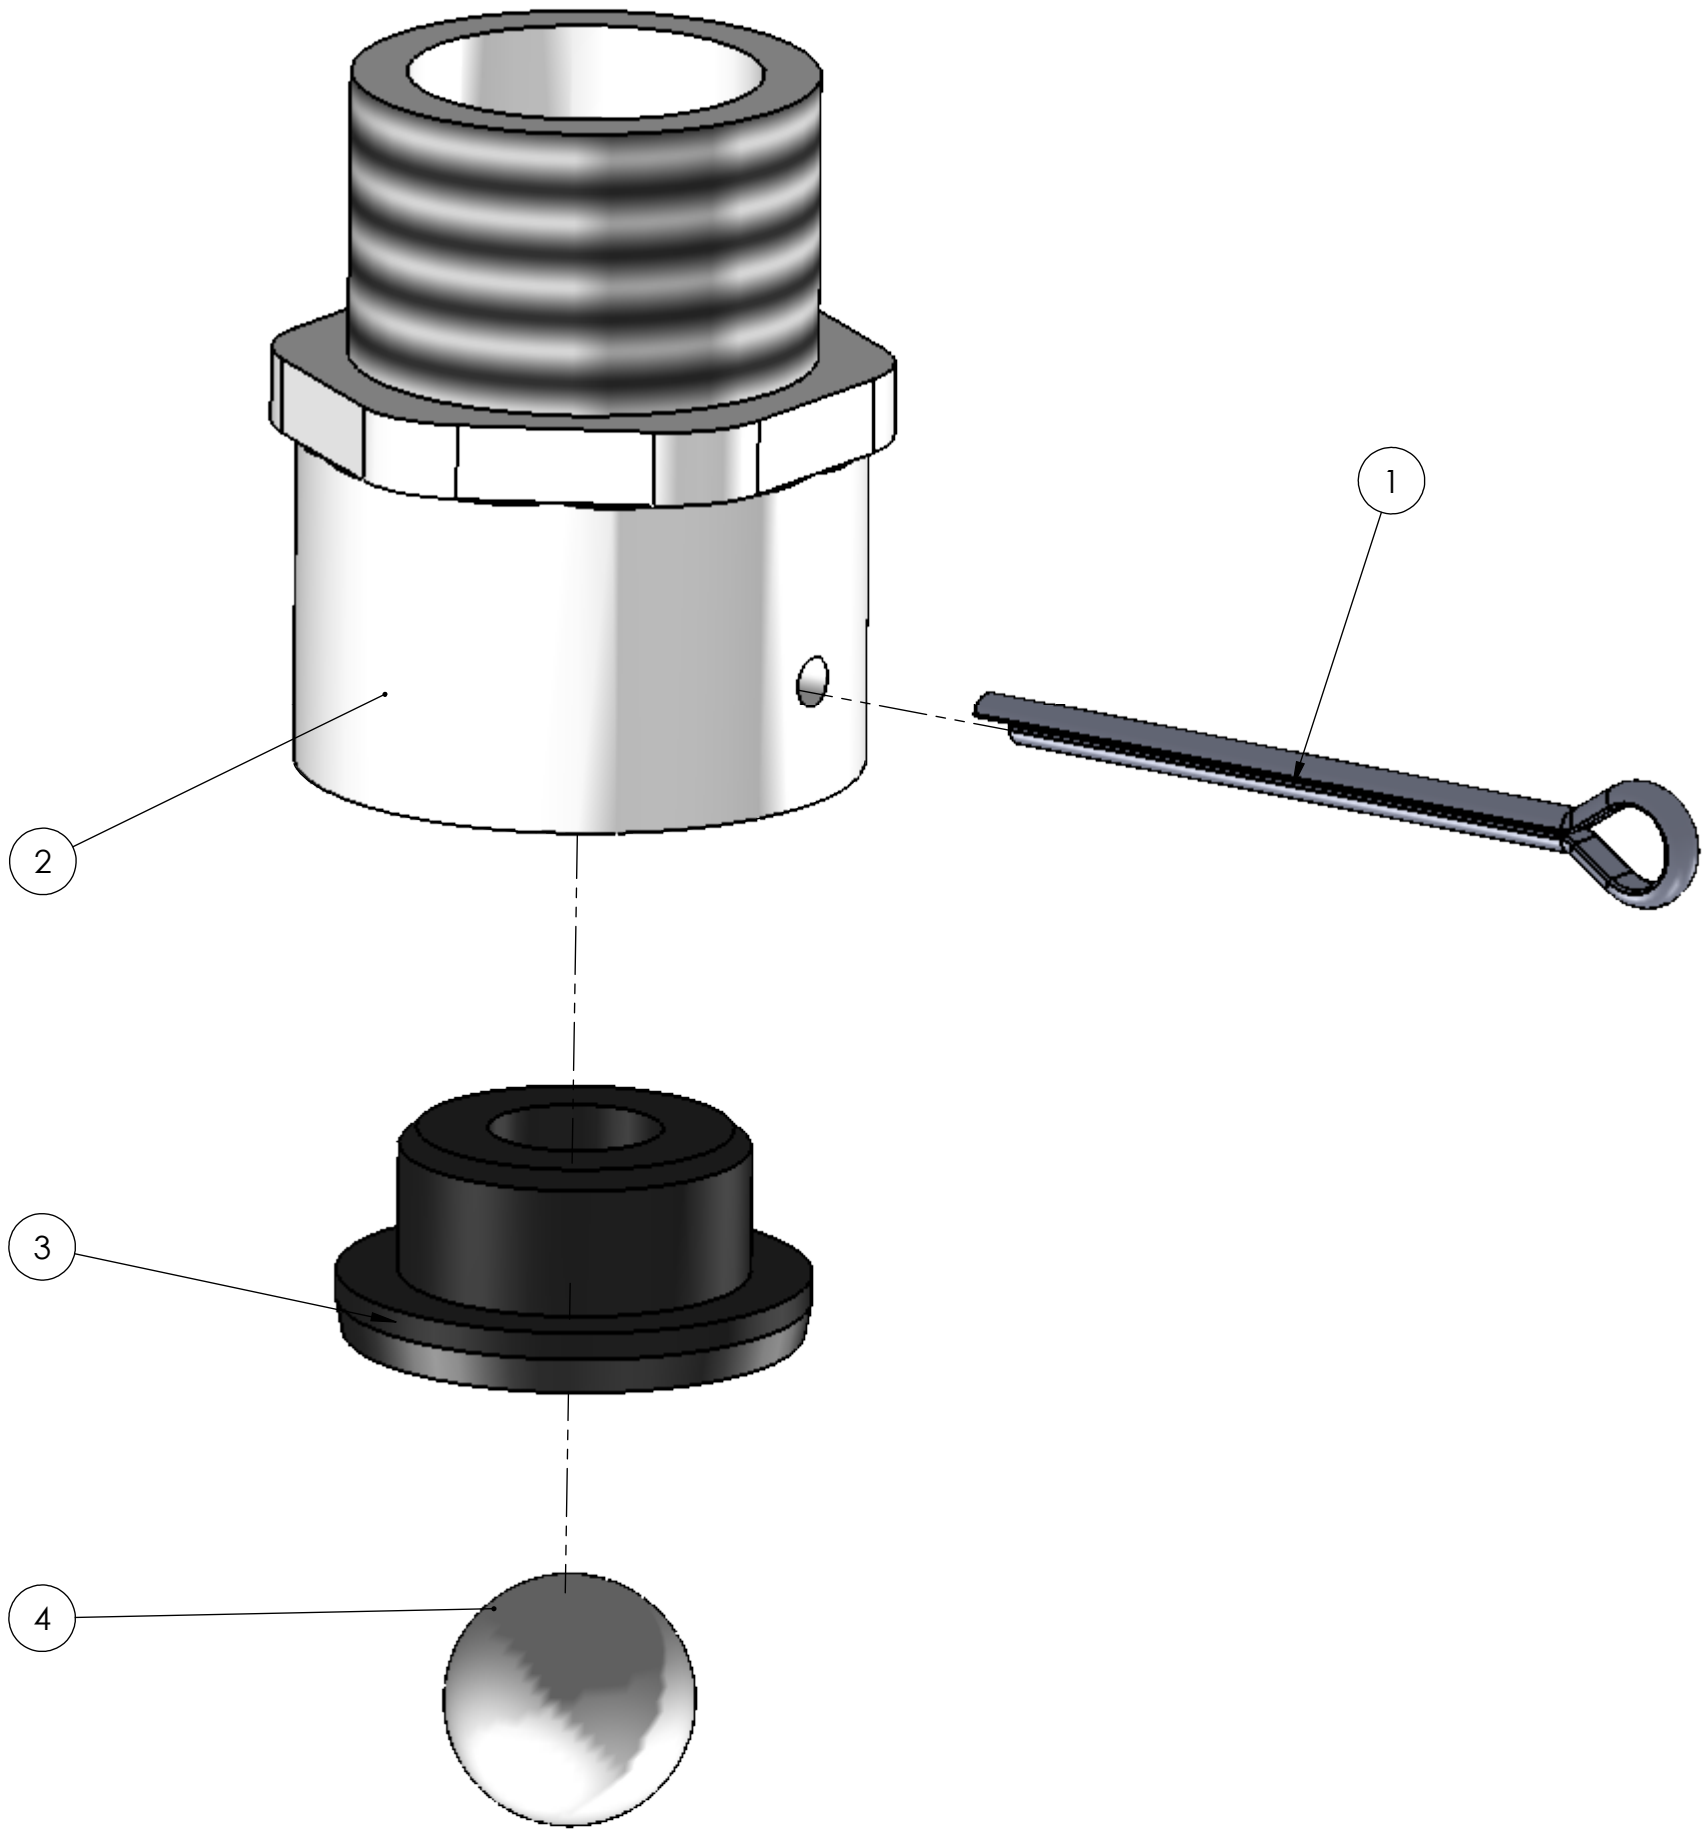

#59450
PVC Line drain, rubber
grommet style, 1 1/4" I.D.

ITEM	PART NUMBER	DESCRIPTION	QTY.
1	59457	Cotter pin	1
2	59458	PVC housing	1
3	59455	Rubber grommet	1
4	59452	Ball	1