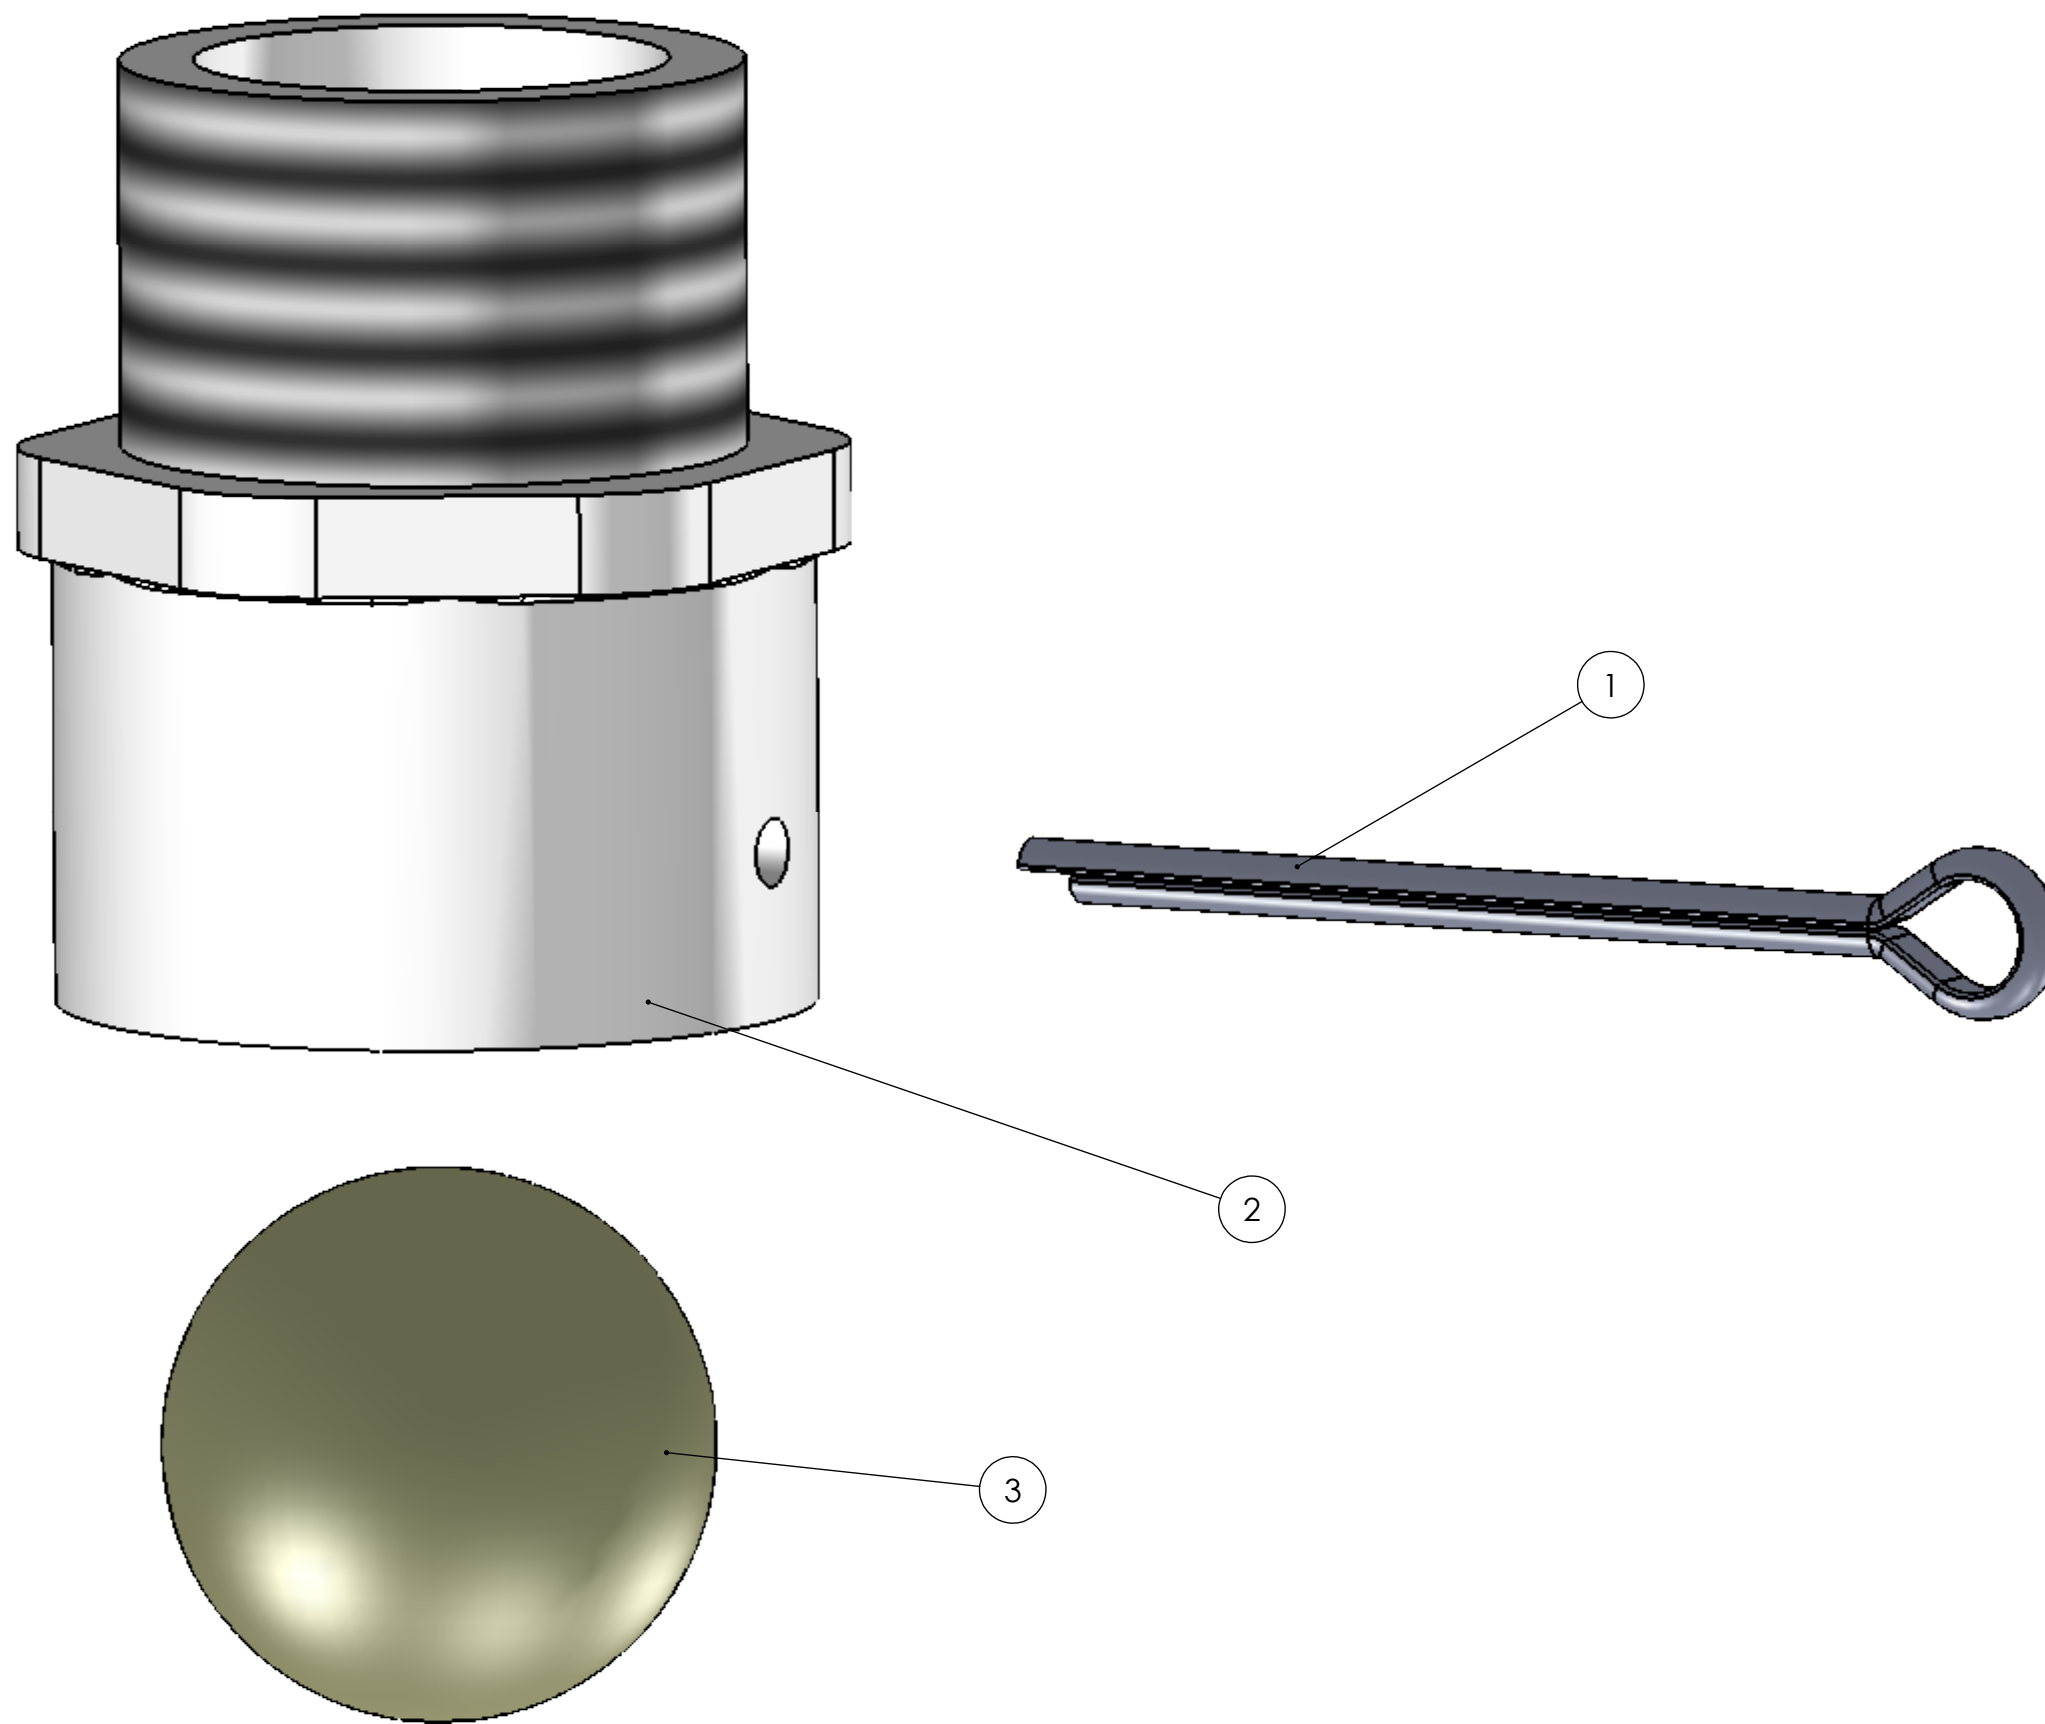

#59435
PVC line drain with ball,
no chain, 1 1/4" I.D.

ITEM	PART NUMBER	DESCRIPTION	QTY.
1	59457	Cotter pin	1
2	59458	PVC housing	1
3	59437	Ball only	1