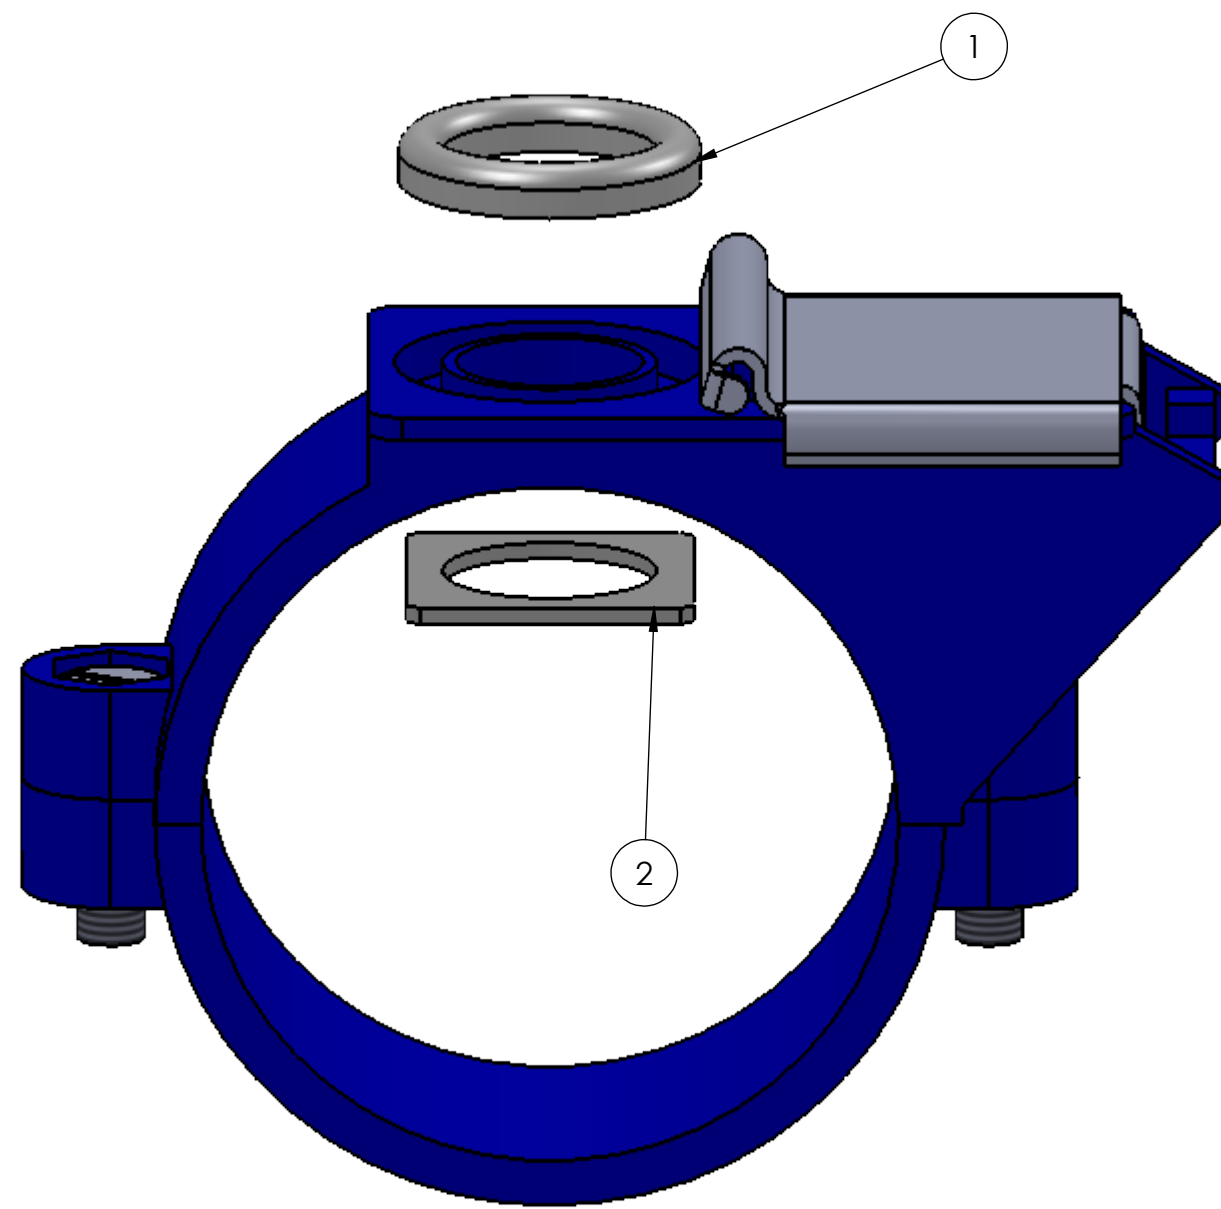

#56421 - 1 1/2" Blue Plastic Milk Valves

#56422 - 2" Blue Plastic Milk Valves

#56423 - 2 1/2" Blue Plastic Milk Valves

#56424 - 3" Blue Plastic Milk Valves

ITEM	PART NUMBER	DESCRIPTION	QTY
1	56325	Gray seal	1
2	56327	Flat gasket	1

#56319
Copy 5/8" Reversed
Goose Neck

Uses either
gooseneck

#56320
Copy 5/8" Standard
Goose Neck