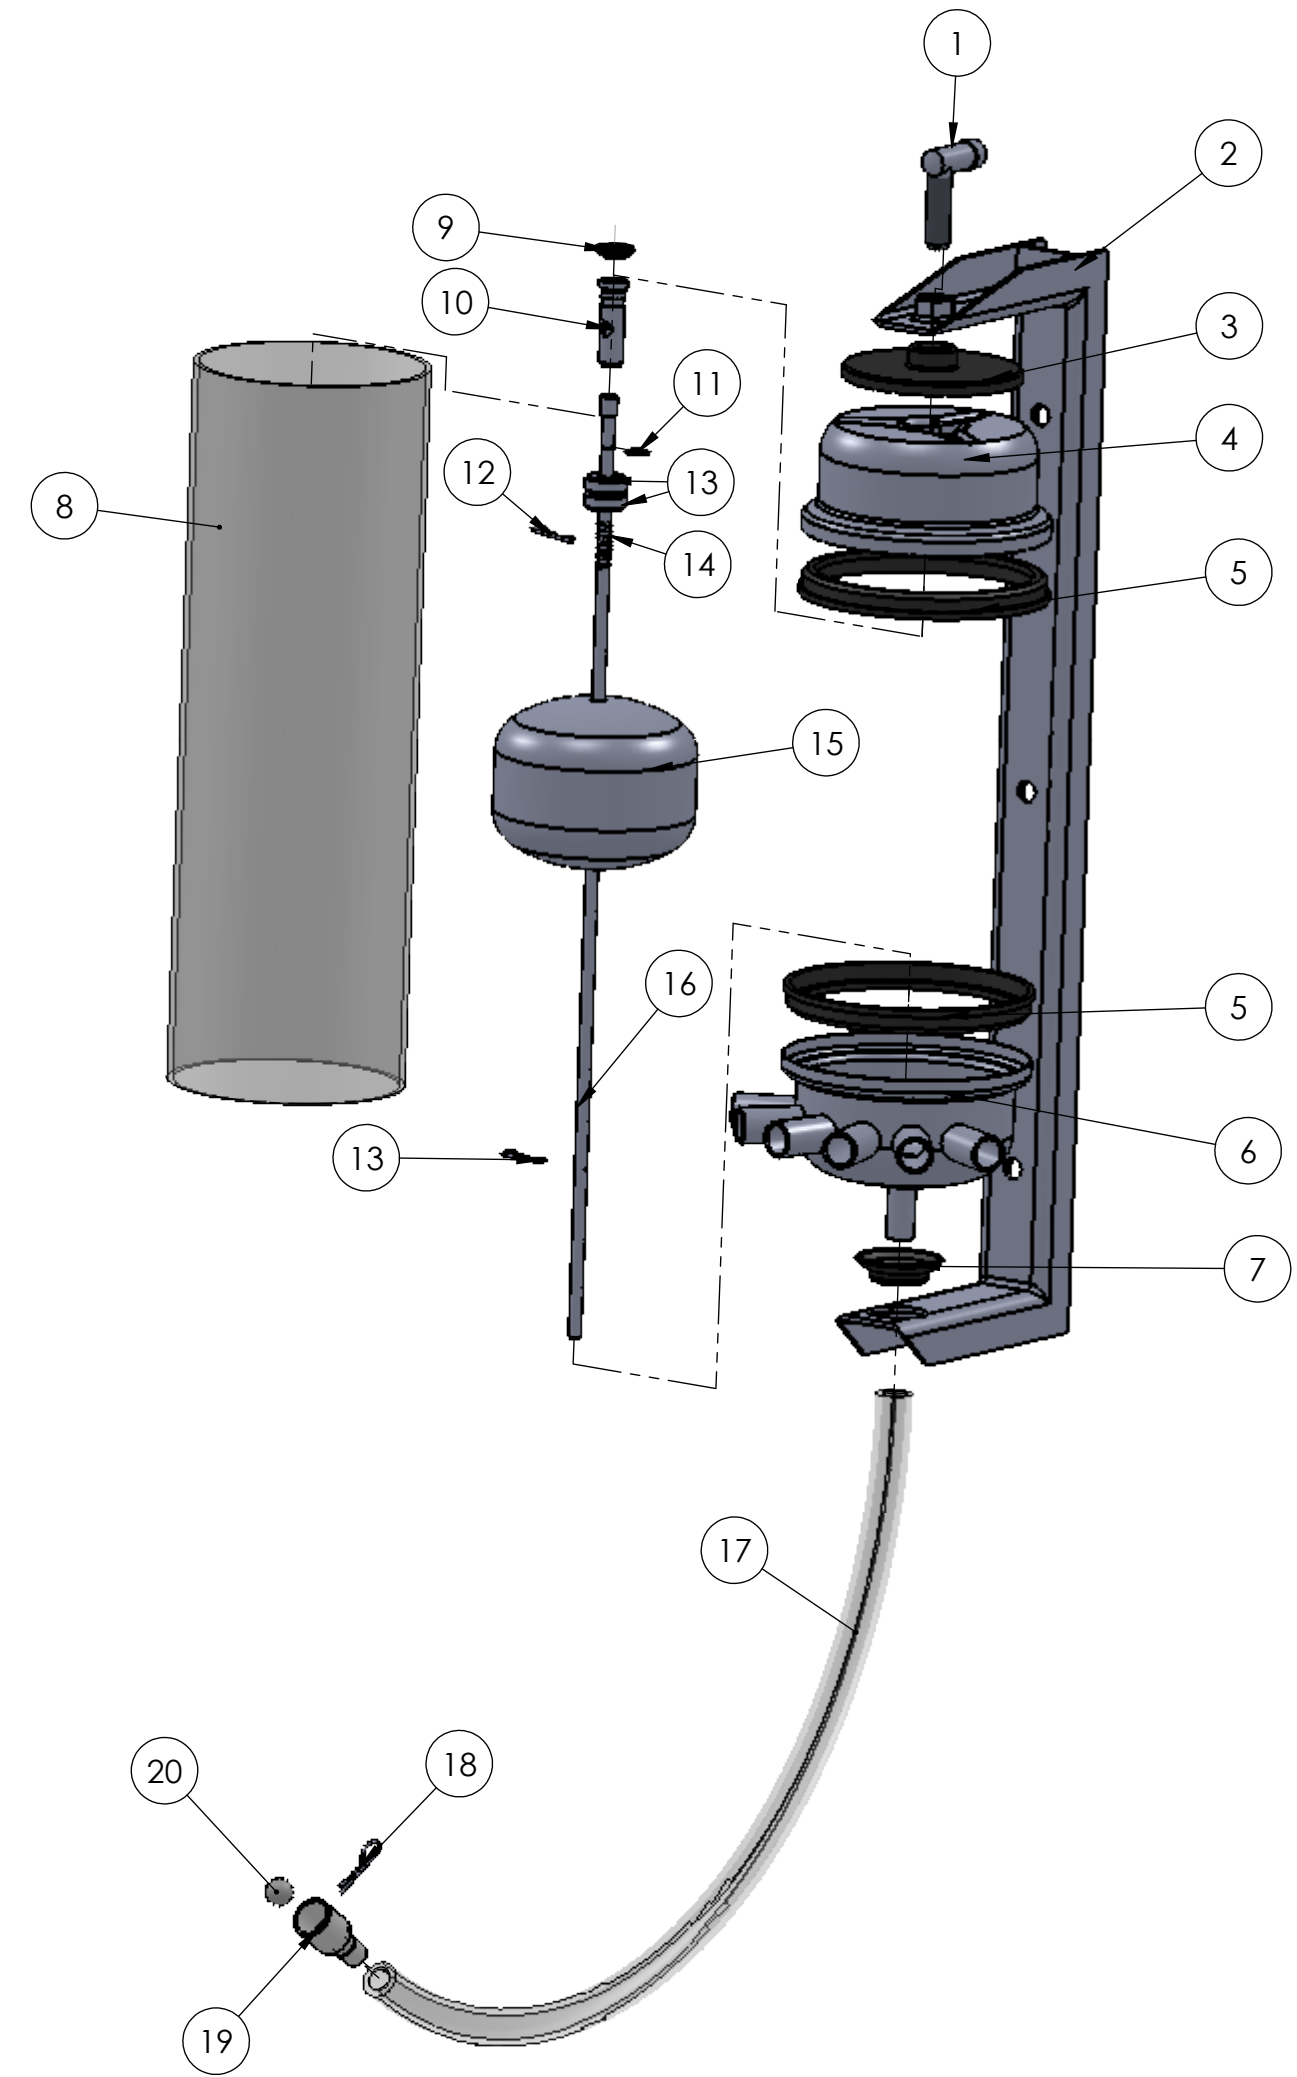

#56200

Replacement 10" washer assembly, 6 unit

#56201

Replacement 15" washer assembly, 6 unit

Item	Part NUMBER	DESCRIPTION	QTY
1	38215	Blue elbow with 3/8" thread	1
2	56202	Stainless wall bracket for 10" washer	1
2	56203	Stainless wall bracket for 15" washer	1
3	56245	Valve guide block without bushing	1
4	56252	New Style stainless dome with 23/32" hole	1
5	56213	Gasket for clear sight tube	2
6	56216	Bottom dome with 6-5/8" ports	1
	56235	Bottom dome with 6-3/4" ports	1
7	56217	Bracket gasket	1
8	56214	10" clear sight tube	1
	56215	15" clear sight tube	1
9	38211	Rubber seal	1
10	56256	New Style valve head	1
11	56259	Stainless e-clip	1
12	56210	Clip pin	2
13	56209	Weight	2
14	56211	Rod spring	1
15	56212	Stainless steel float	1
16	56261	New Style 15" rod ONLY	1
16	56263	New Style 10" rod ONLY	1
17	56218	Drain hose	1
18	56221	Clip pin for drain assembly	1
19	56219	Check valve assembly (Includes: 19,20,&21)	1
20	56220	Ball	1