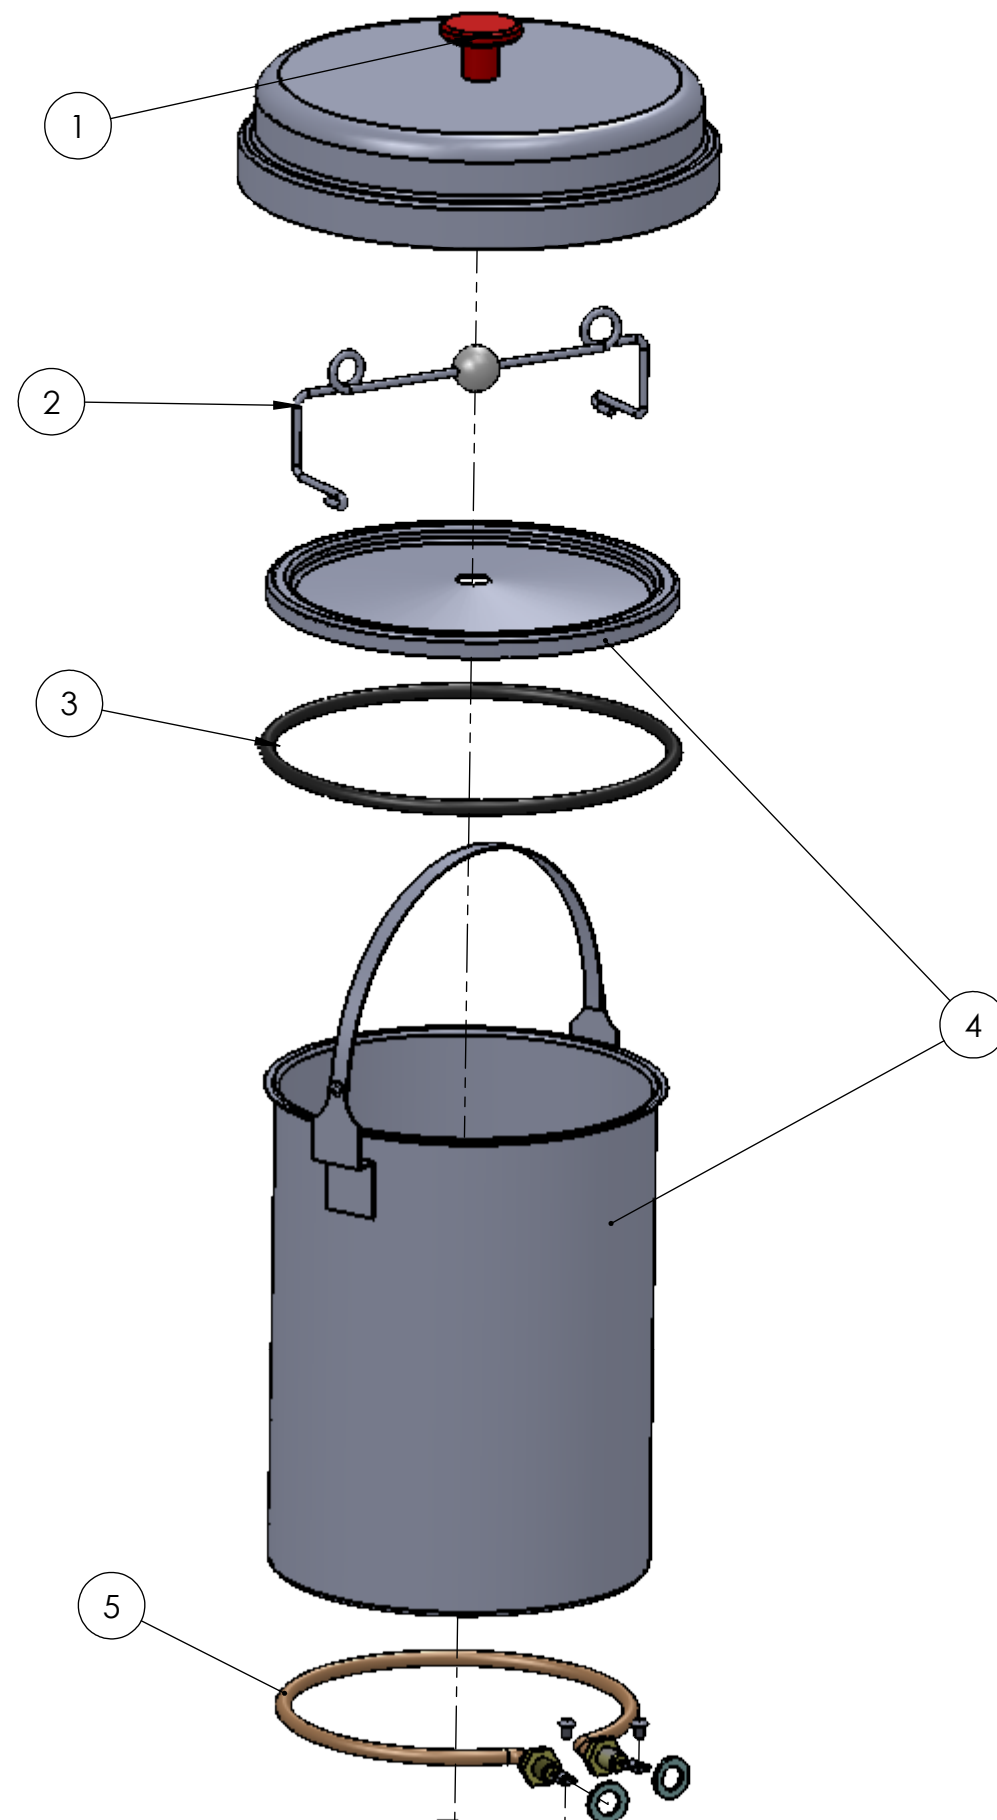

#30520 240v Kleen - Flo Pasteurizer

Green Power Cord Wire	Buzzer to Cover
Black Power Cord Wire	Left Side of Heating Element
White Power Cord Wire	Top of thermostat
Yellow Buzzer Wire	Bottom of Thermostat
Yellow Buzzer Wire	Connect to Resistor
Yellow Connecting Wire	Top of Thermostat to Resistor
Short White Connecting Wire	Bottom of Thermostat to Right Side of Heating Element

ITEM	PART NUMBER	DESCRIPTION	QTY
1	96000	Red knob for lid	1
2	30575	Inner bucket lid latch with ball for pasteurizer	1
3	99715	O-ring	1
4	30555	Pasteurizer inner bucket	1
5	30565	Heating element, 240V	1
6	56379	3/4" pipeline nipple closure, BROWN	1
7	25235	5/8" clear tubing (per foot) , Glitex	1
8	30568	Thermostat for 240V	1
9	30569	Buzzer for 240V	1
10	30570	Resistor for 240V	1
11	30571	Power cord for 240V	1
12	30567	Pasteurizer hose with faucet adapter	1