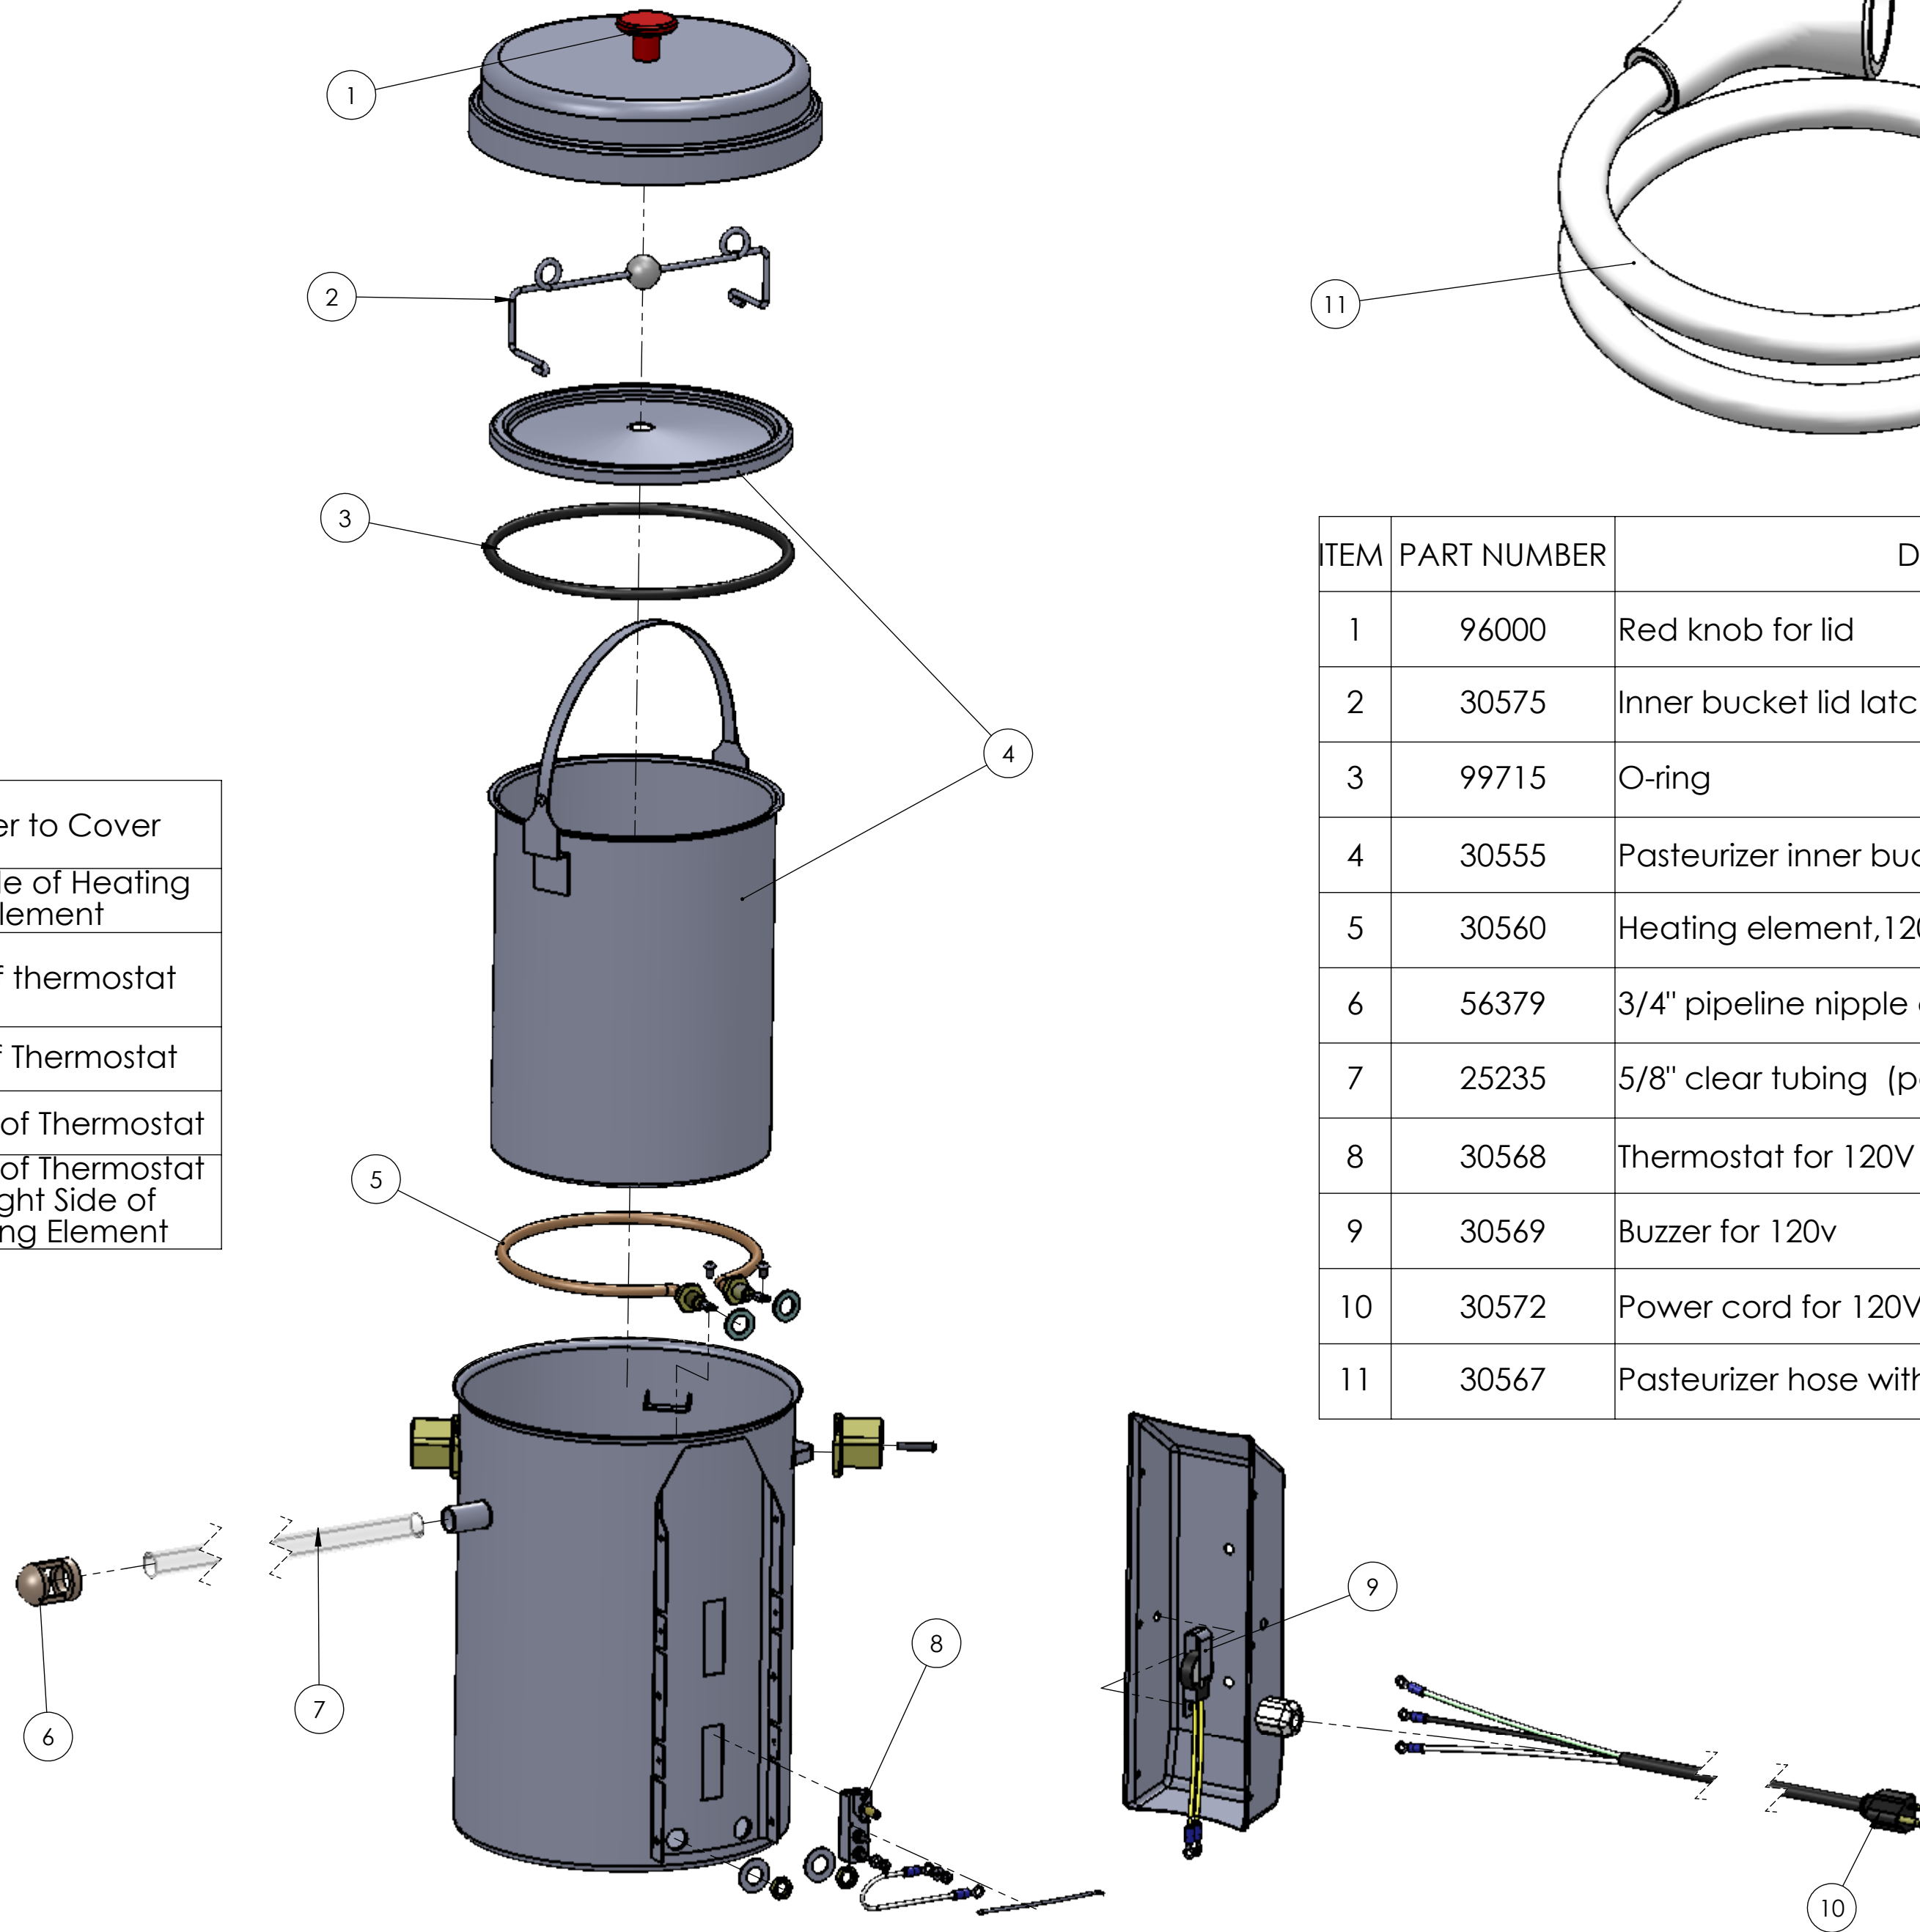

#30500 120v Kleen - Flo Pasteurizer

Green Power Cord Wire	Buzzer to Cover
Black Power Cord Wire	Left Side of Heating Element
White Power Cord Wire	Top of thermostat
Yellow Buzzer Wire	Top of Thermostat
Yellow Buzzer Wire	Bottom of Thermostat
Short White Connecting Wire	Bottom of Thermostat to Right Side of Heating Element

ITEM	PART NUMBER	DESCRIPTION	QTY
1	96000	Red knob for lid	1
2	30575	Inner bucket lid latch with ball for pasteurizer	1
3	99715	O-ring	1
4	30555	Pasteurizer inner bucket	1
5	30560	Heating element, 120V	1
6	56379	3/4" pipeline nipple closure, BROWN	1
7	25235	5/8" clear tubing (per foot) , Glitex	1
8	30568	Thermostat for 120V	1
9	30569	Buzzer for 120v	1
10	30572	Power cord for 120V	1
11	30567	Pasteurizer hose with faucet adapter	1