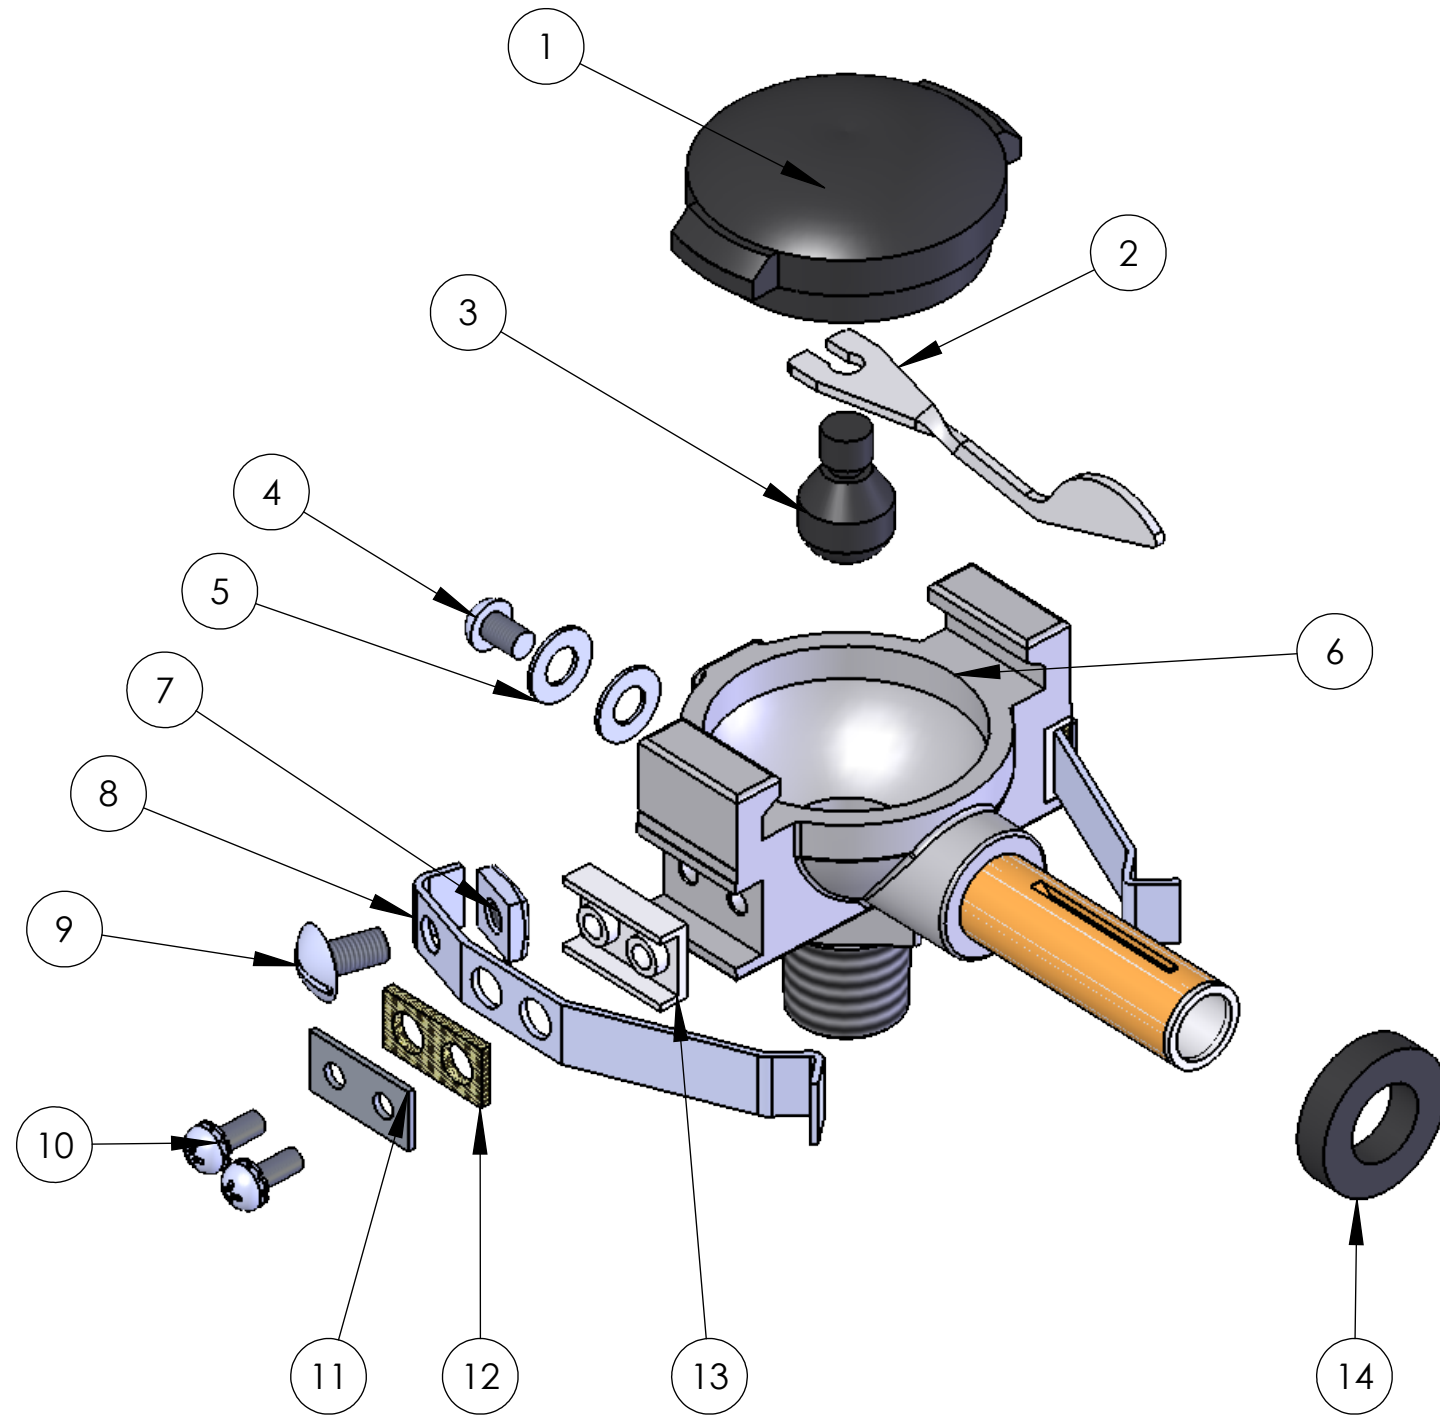

#23810 Replacement DL alternating stallcock

ITEM	PART NUMBER	DESCRIPTION	QTY
1	23885	Rubber cap	1
2	23882	Stainless insert	1
3	23880	Rubber plug	1
4	23899	Ground screw	1
5	23897	Flat washer	2
6	23890	Stallcock body	1
7	23896	Square nut	2
8	23893	Stainless contact arm	2
9	23895	Large screw	2
10	23898	Small side screw with tooth washer	4
11	23892	Stainless plate	2
12	23887	Electrical insulator	2
13	23888	Plastic plate	2
14	23875	Gasket	1