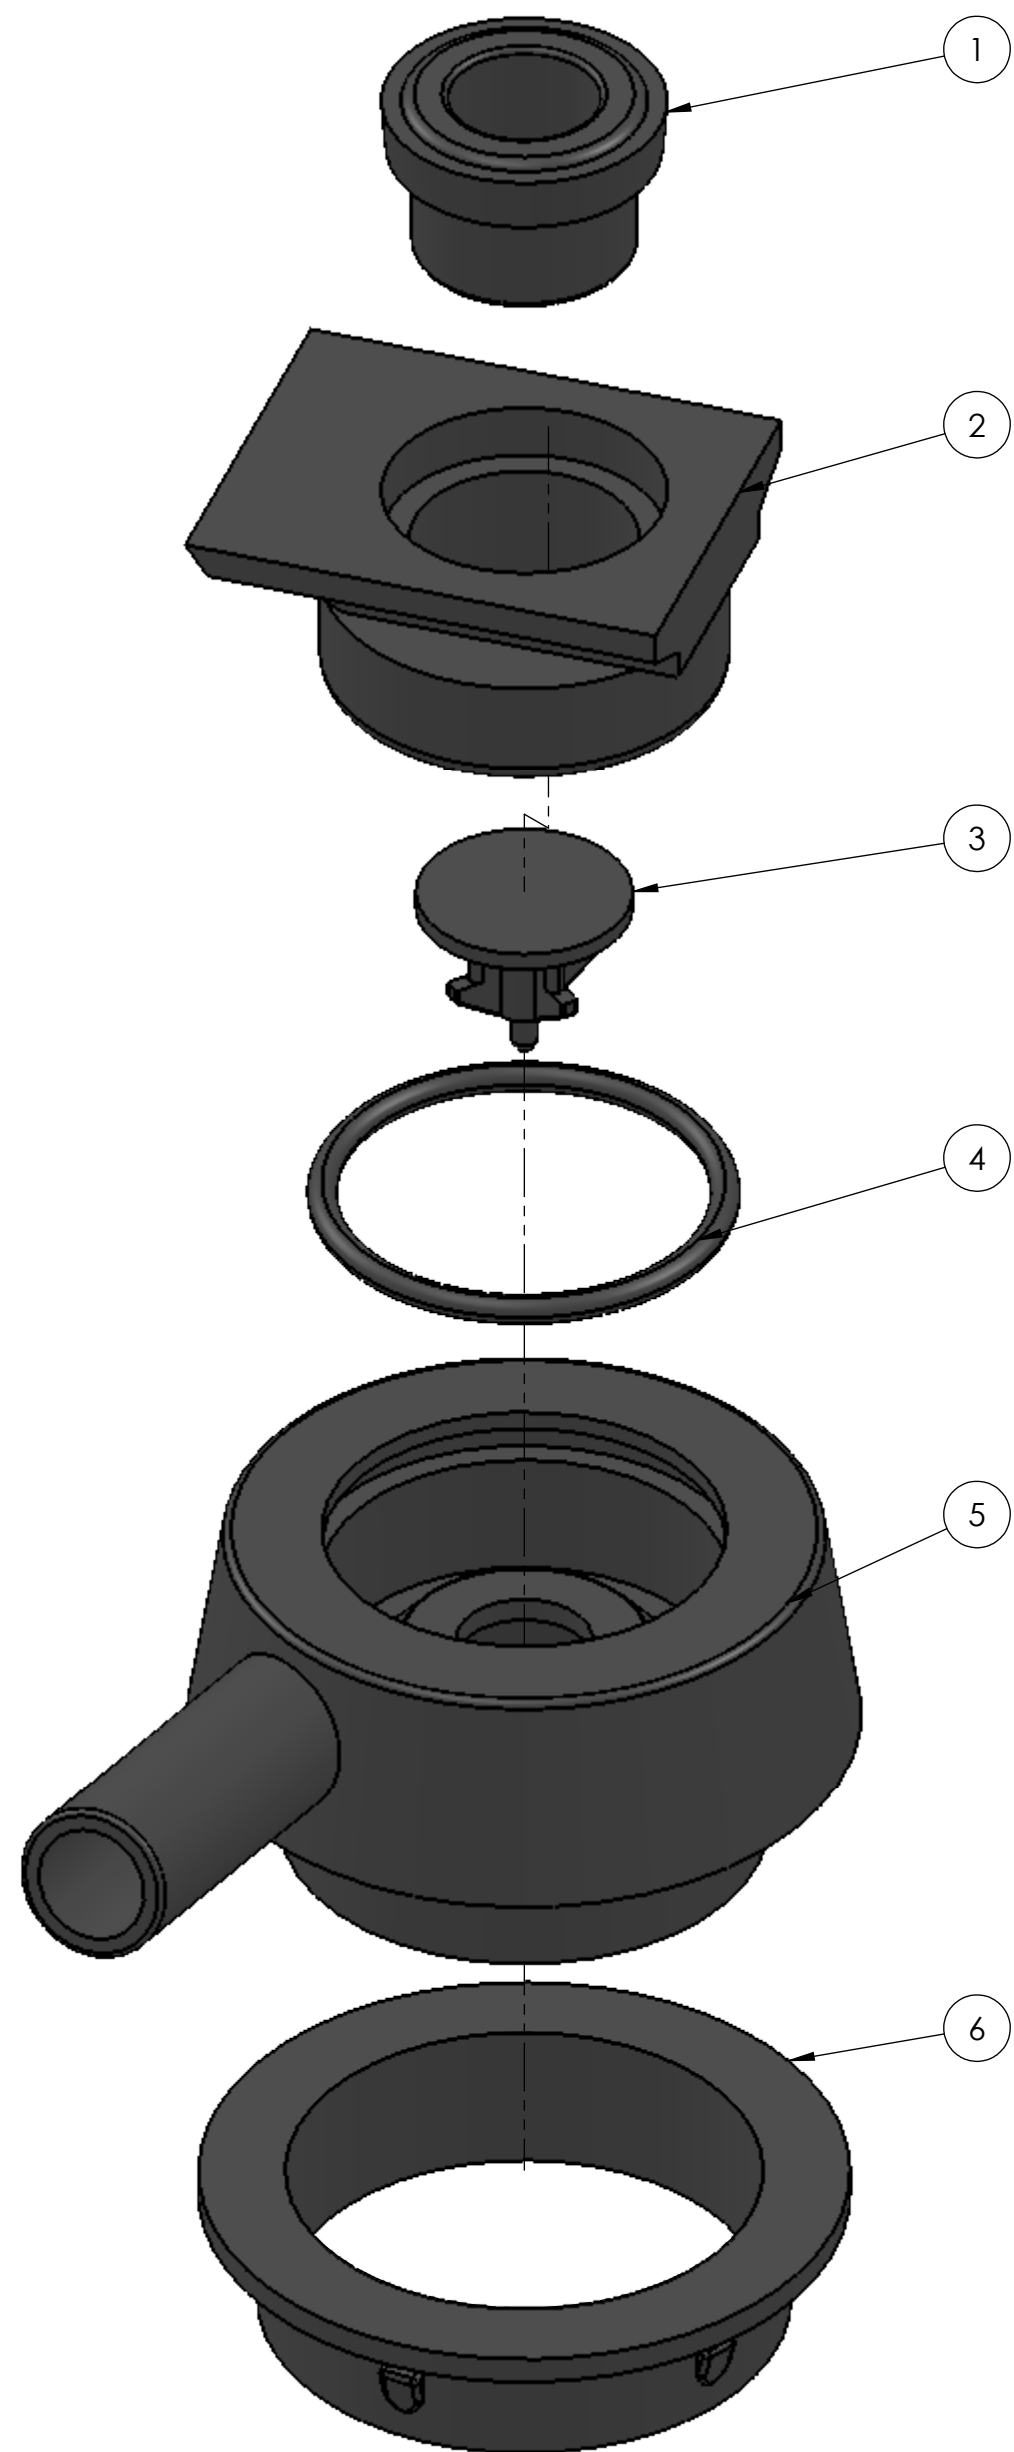

#23031
Complete adaptor for D95 to DL bucket lid

ITEM	PART NUMBER	DESCRIPTION	QTY.
1	23029	Top rubber grommet	1
2	23040	Top plastic slide	1
3	23027	Check valve	1
4	23032	O-ring	1
5	23056	Adaptor only	1
6	23028	Chamber gasket	1