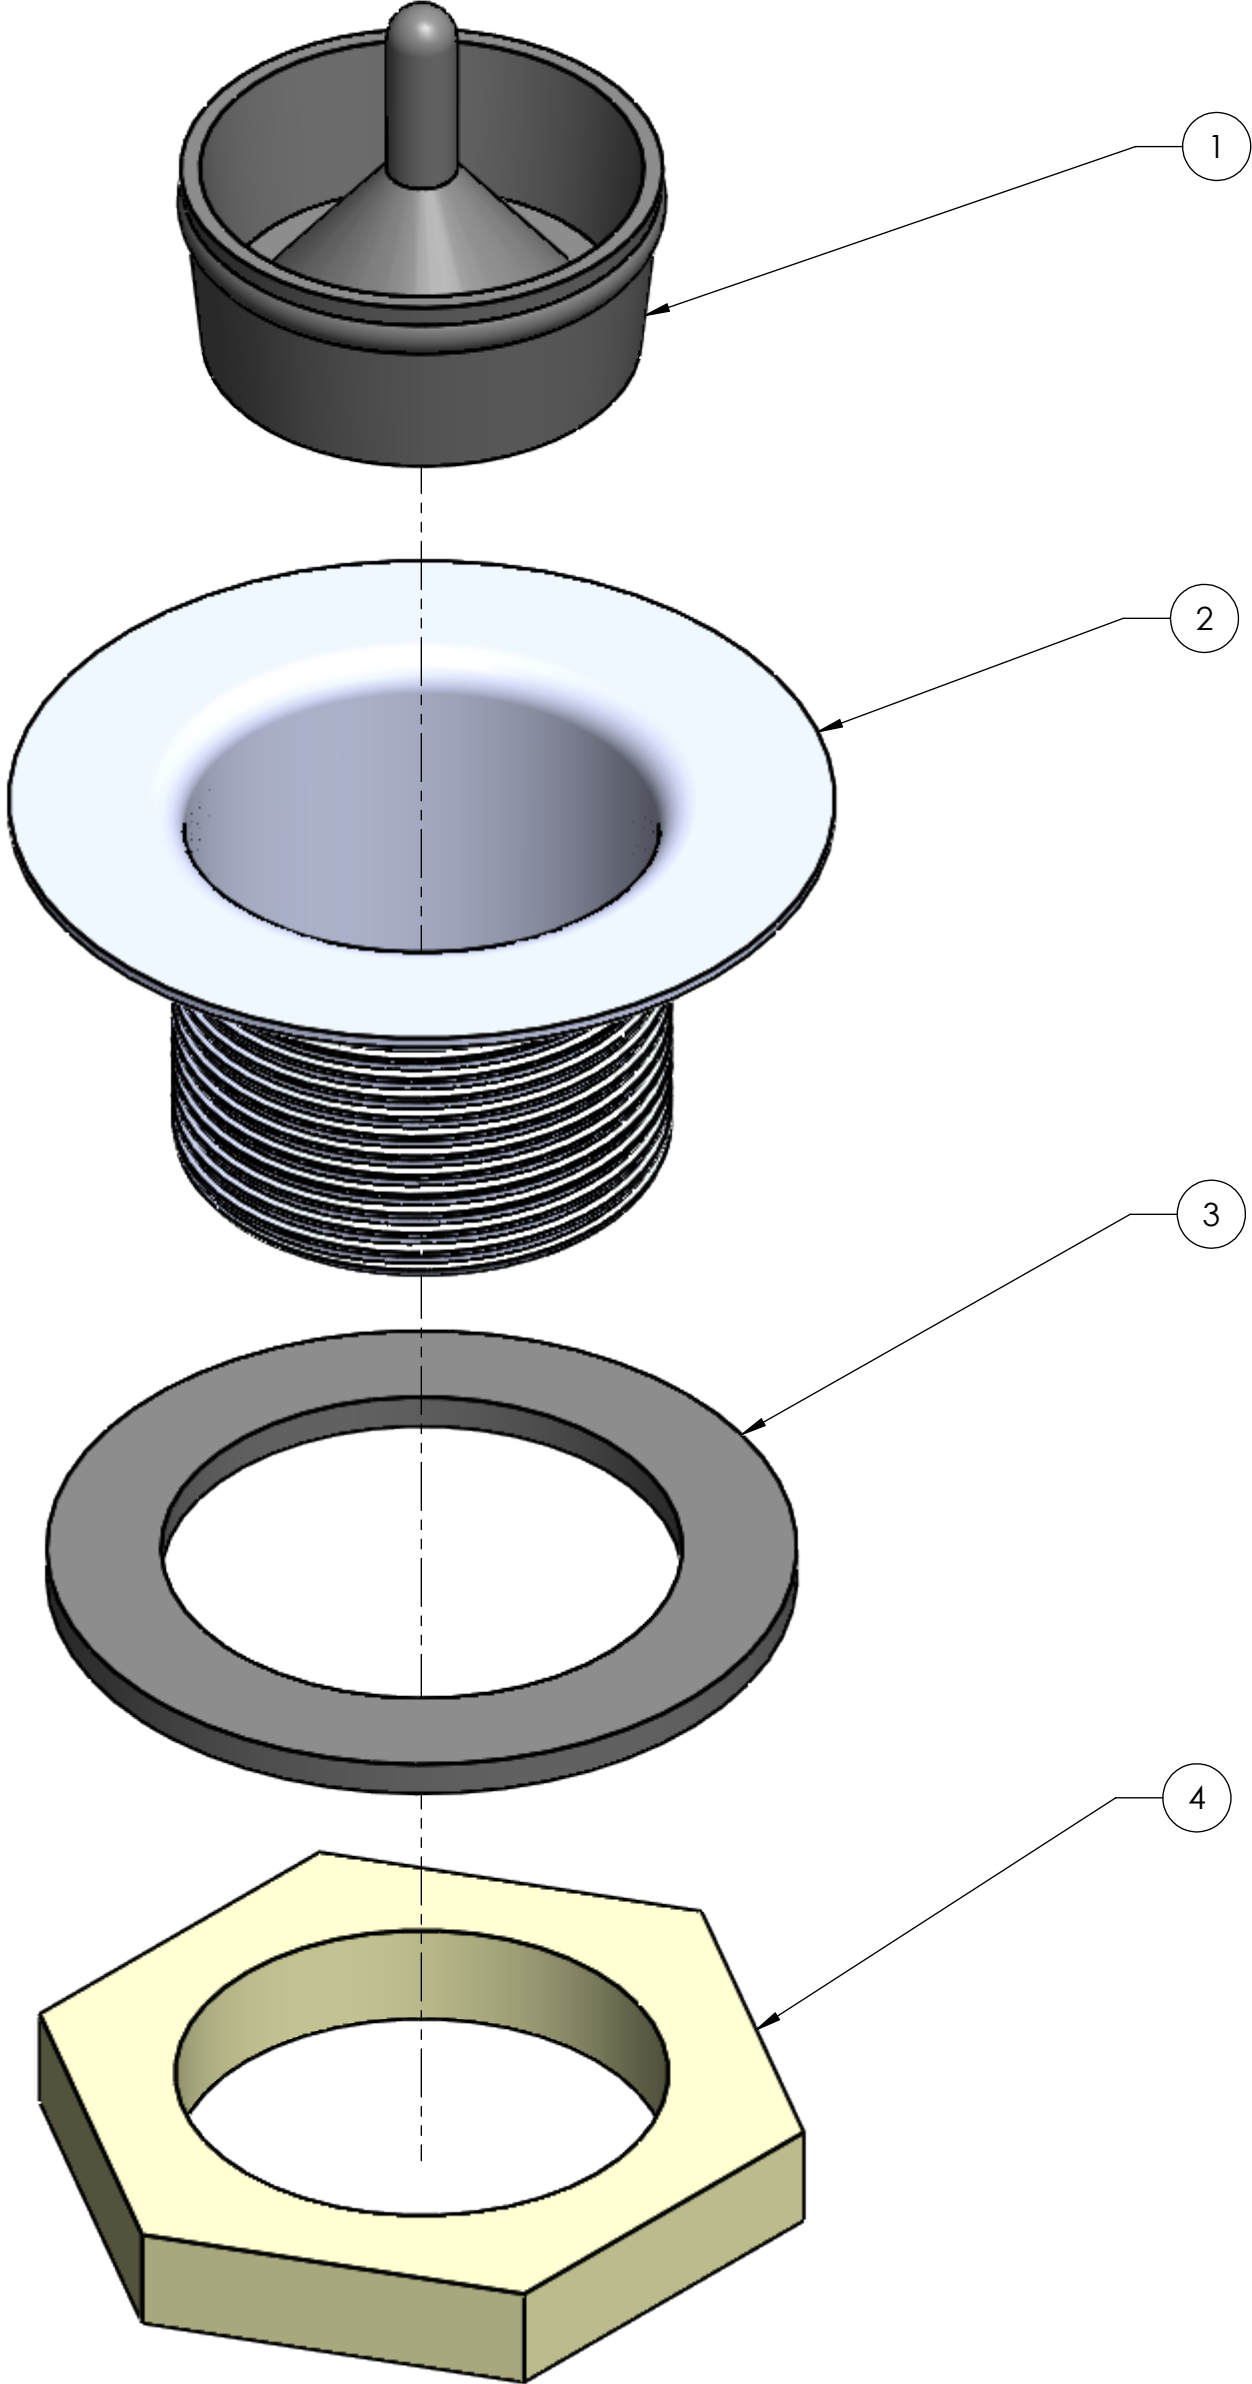

#21388
Heavy duty drain assembly for wash vat

ITEM	PART NUMBER	DESCRIPTION	QTY
1	21387	Rubber stopper	1
2	NS21388	Heavy duty drain	1
3	21384	Rubber washer	1
4	21389	Plastic nut	1