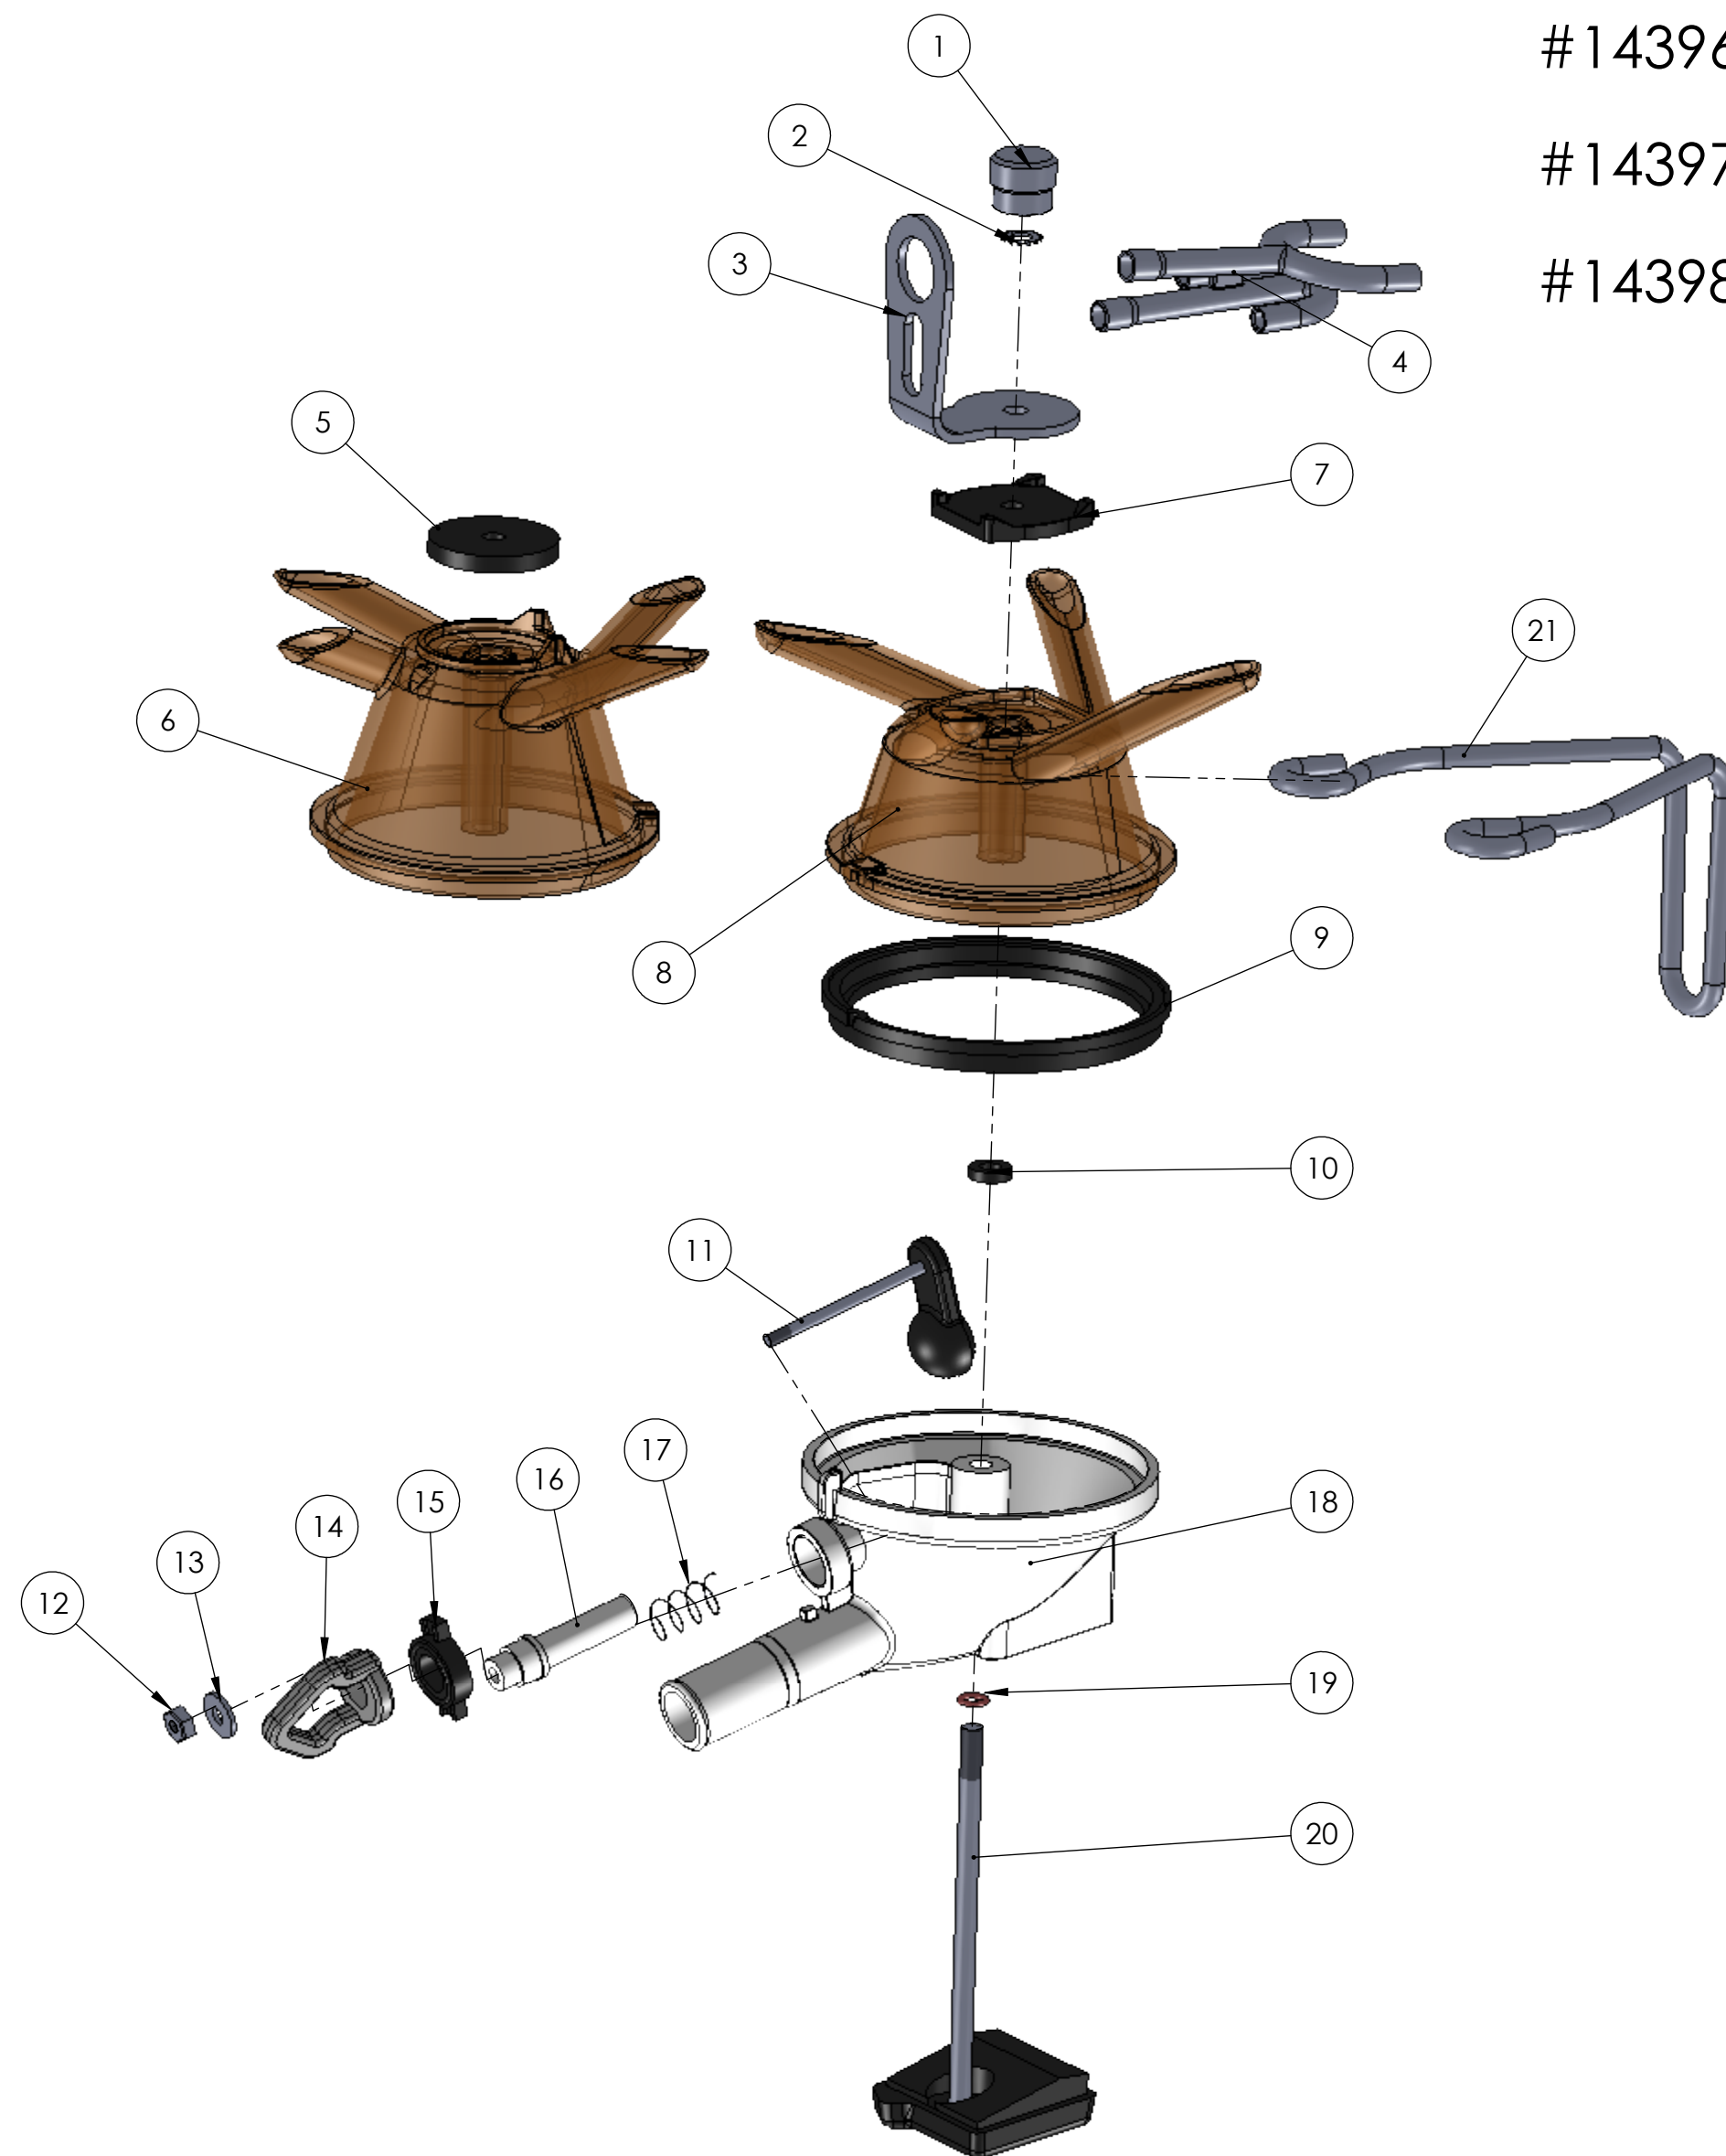

Flo-Star Claw

#14391 Replacement 5/8" ID Standard Flo-Star claw WITH valve, VENTED

#14392 Replacement 5/8" ID Standard Flo-Star claw WITHOUT valve, VENTED

#14393 Replacement 5/8" ID Classic Flo-Star claw WITH valve, VENTED

#14394 Replacement 5/8" ID Classic Flo-Star claw WITHOUT valve, VENTED

#14395 Replacement 5/8" ID Standard Flo-Star claw WITH valve, NON-VENTED

#14396 Replacement 5/8" ID Standard Flo-Star claw WITHOUT valve, NON-VENTED

#14397 Replacement 5/8" ID Classic Flo-Star claw WITH valve, NON-VENTED

#14398 Replacement 5/8" ID Classic Flo-Star claw WITHOUT valve, NON-VENTED

ITEM	PART NUMBER	DESCRIPTION	QTY
1	14410	Top knob	1
2	14411	Star lock washer for top knob	1
3	14412	Top hanger	1
4	11445	9/32" air tee	1
5	14431	Top seal for Standard	1
6	14429	Standard top, VENTED	1
	14430	Standard top, NON- VENTED	1
7	14437	Top seal for Classic	1
8	14451	Classic top, VENTED	1
	14450	Classic top, NON- VENTED	1
9	14440	Bowl gasket	1
10	14405	Center seal	1
11	14448	Shutoff valve	1
12	14402	Nut for valve	1
13	14403	Washer for valve	1
14	14449	Handle for shutoff	1
15	14445	Shutoff clip	1
16	14447	Sleeve for shutoff	1
17	14409	Spring for valve	1
18	14425	Claw base WITH valve hole	1
	14426	Claw base WITHOUT valve hole	1
19	14406	Silicone o-ring for bumper	1
20	14415	Bumper for Standard	1
	14414	Bumper for Classic	1
21	14435	Stainless CIP hanger	1
22	14420	9 piece kit for Flo-Star with valve, (Includes: 2, 5,7,9,11,12,16,18,20)	1
23	14421	6 piece kit for Flo-Star without valve (Includes: 2,5,7,9,11,20)	1
24	14443	Valve kit (Includes: 12-18)	1