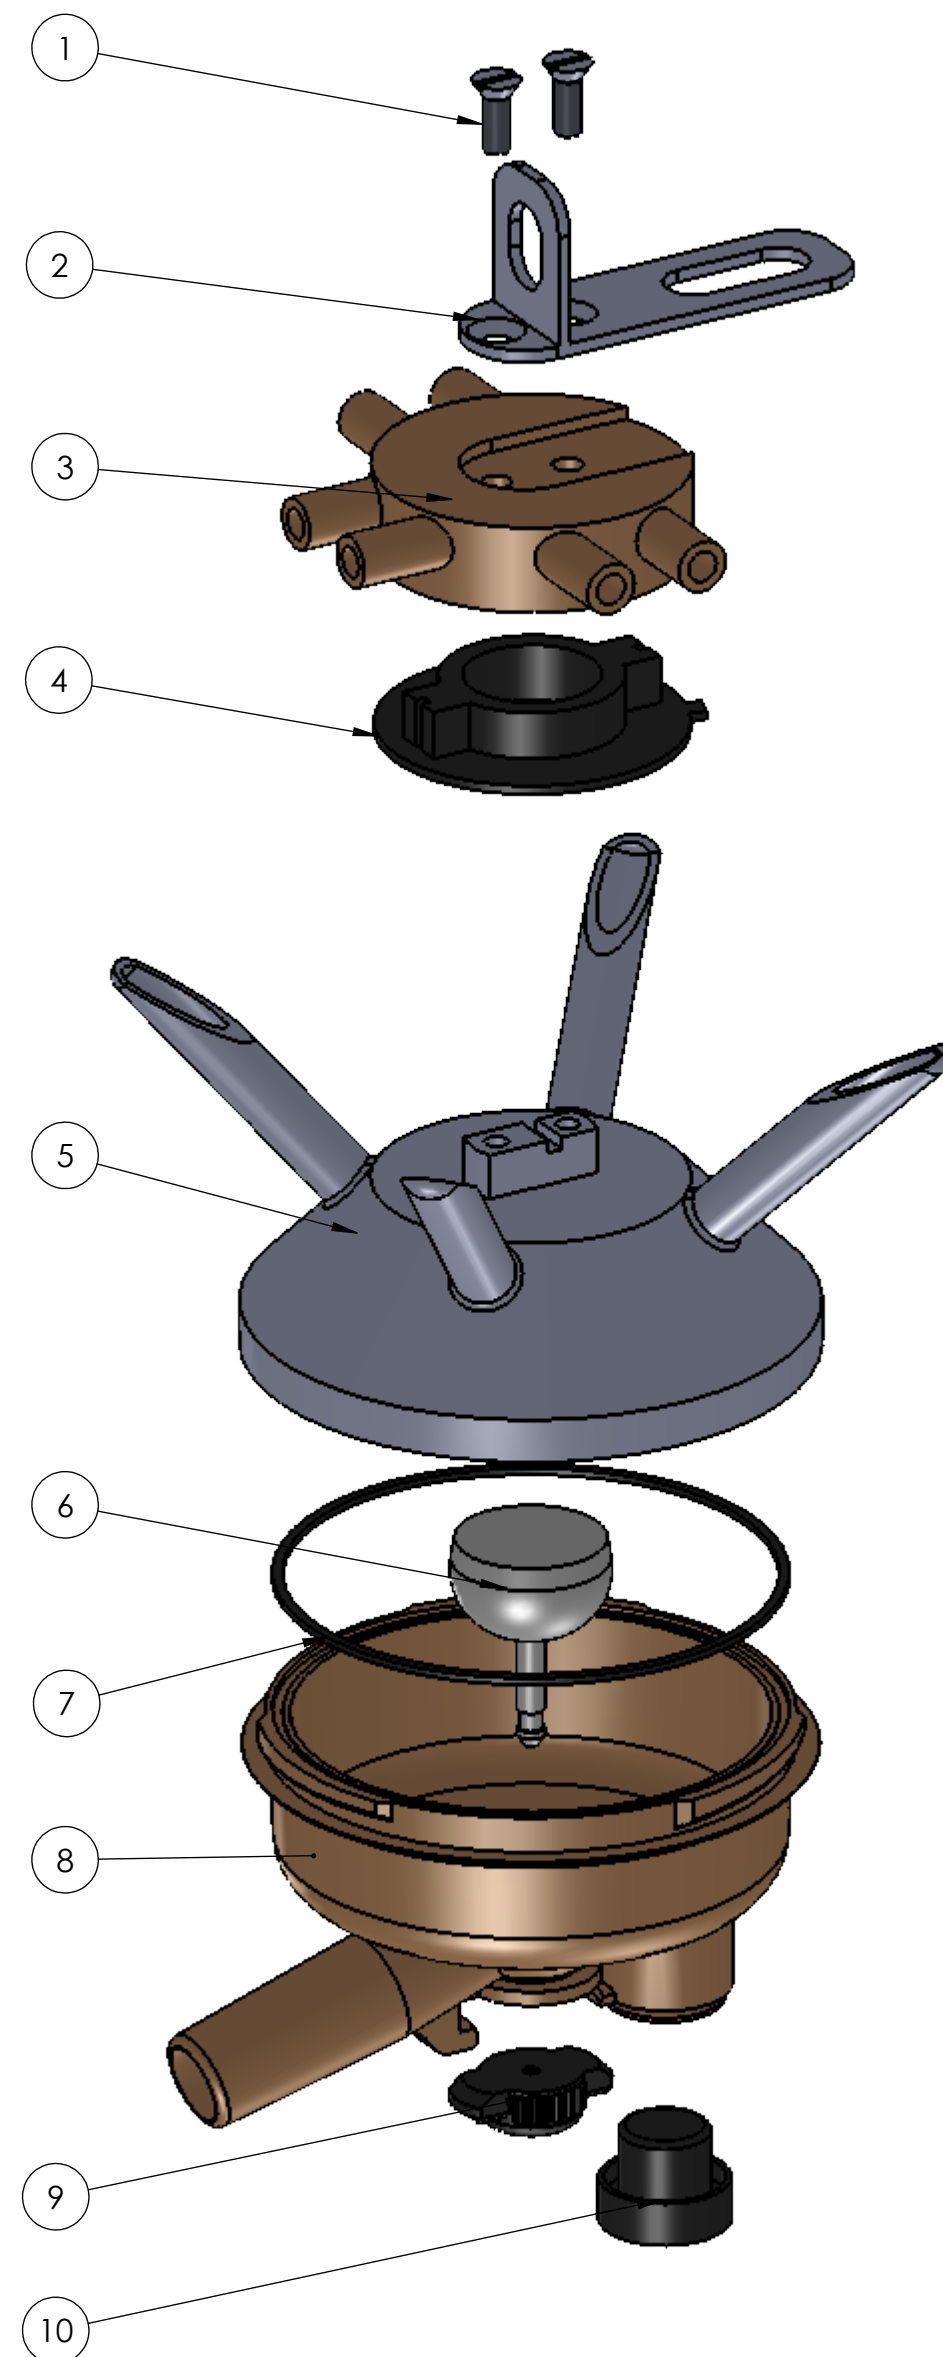

#10875
 Replacement Super Lite claw
 WITHOUT valve, with USED original top

#10876
 Replacement Super Lite claw
 WITH valve, with USED original top

ITEM	PART NUMBER	DESCRIPTION	QTY.
1	10883	Screw	2
2	10885	Top stainless hanger with loop	1
3	10884	Air chamber	1
4	10899	Gasket for air chamber	1
5	112070	Used Original stainless top	1
6	10862	White shutoff	1
7	10873	Bowl gasket	1
8	10895	Super bowl with valve hole	1
	10894	Super bowl without valve hole	
9	10864	Shutoff clip	1
10	10881	Bumper	1
11	10897	Bowl kit for Super claw WITH valve (Includes: 6-10)	1
12	10896	Bowl kit for Super claw WITHOUT valve (Includes: 7, 8a, 10)	1