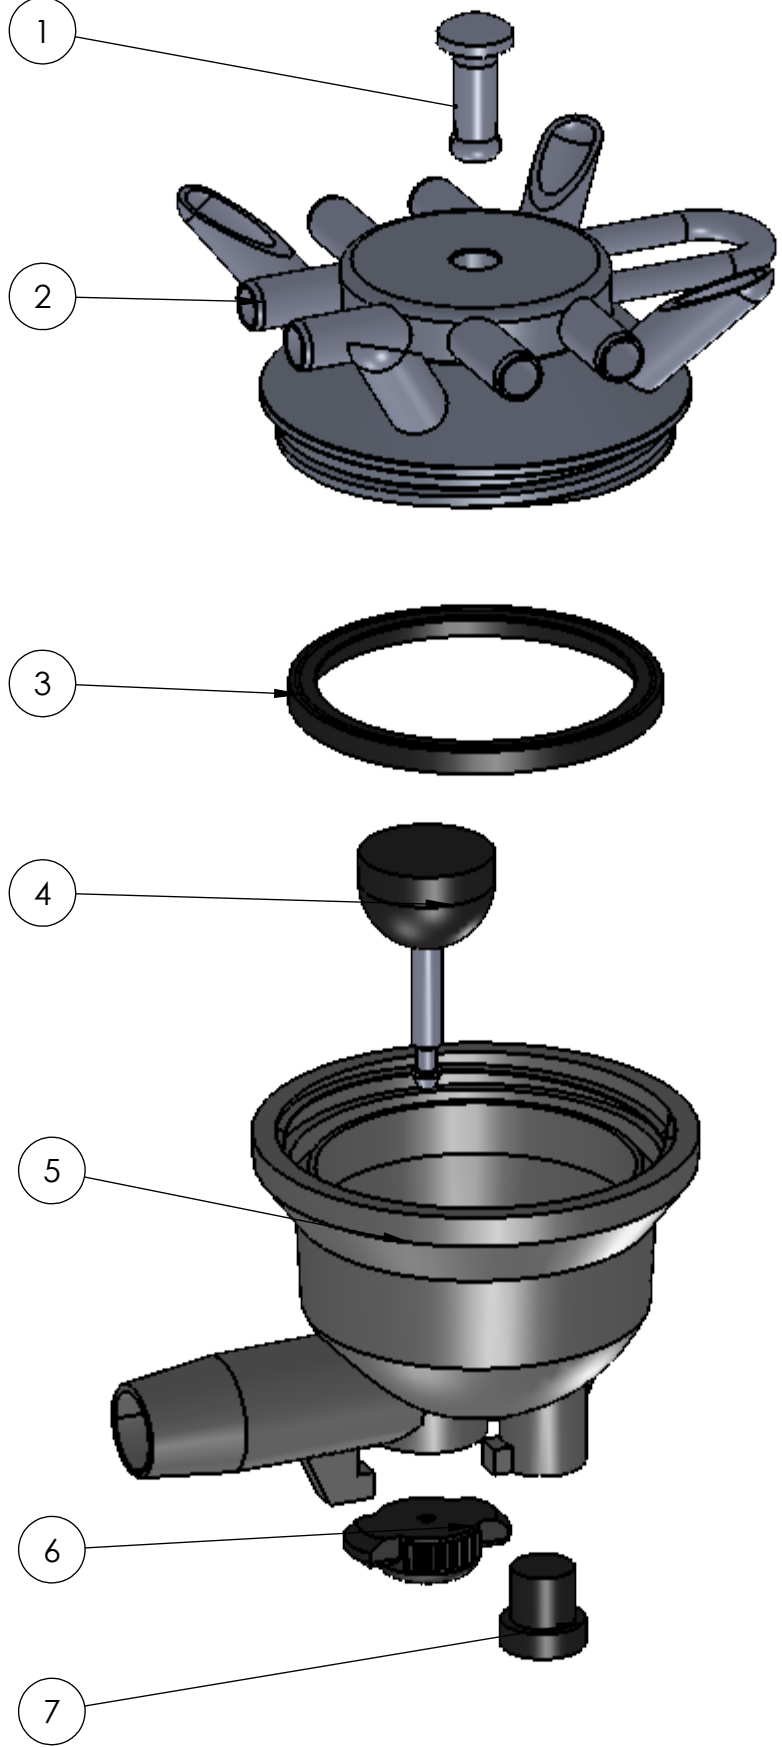

#10867 Replacement alternating Flow-view claw

ITEM	PART NUMBER	DESCRIPTION	QTY.
1	10882	Vent	1
2	10869	Alternating stainless top	1
3	10865	Bowl gasket	1
4	10861	Shutoff	1
5	10860	Flow-view bowl, 180cc	1
6	10864	Shutoff clip	1
7	10870	Bumper	1