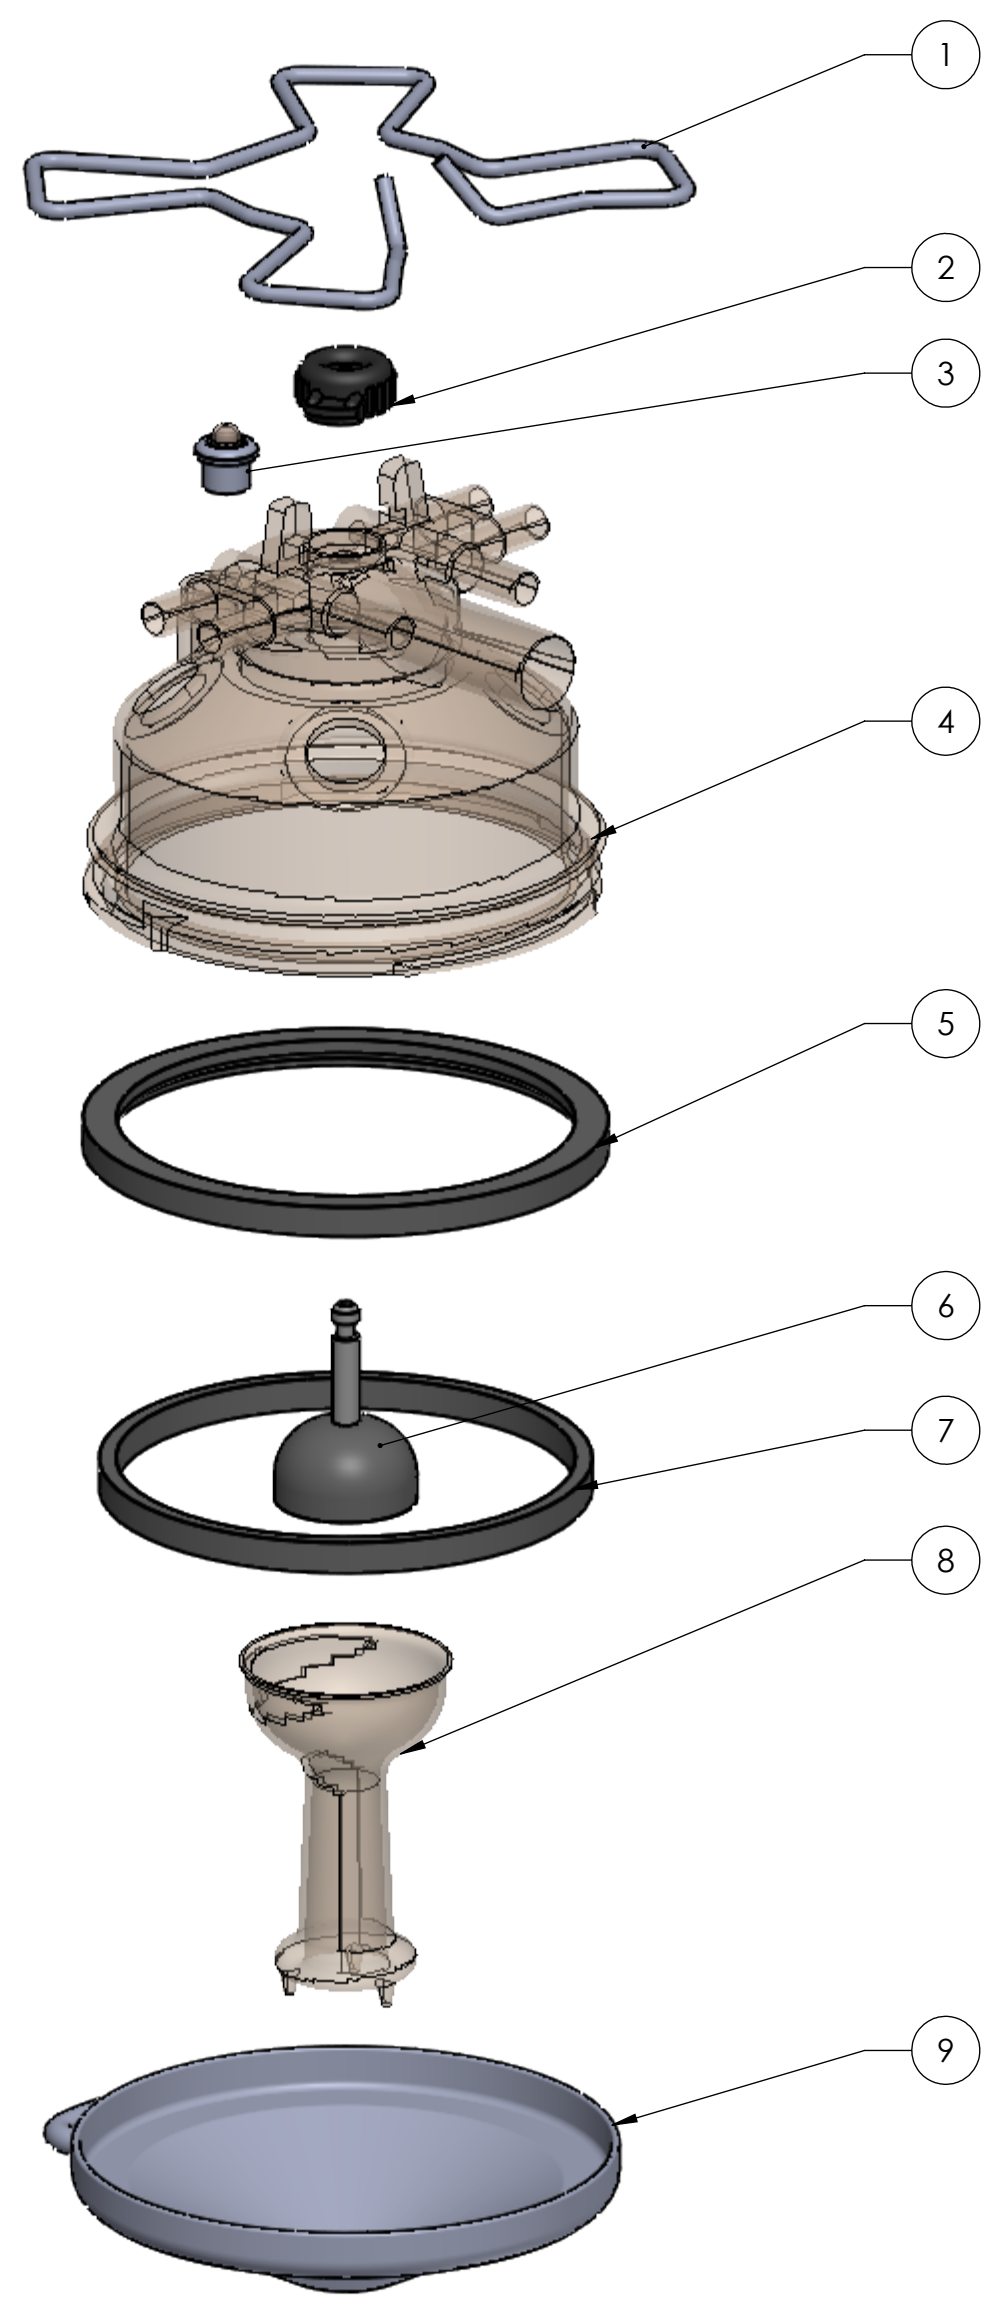

#10840  
Replacement Harmony claw, new style

ITEM	PART NUMBER	DESCRIPTION	QTY
1	10848	Liner support	1
2	10864	Shut off clip	1
3	10839	Air bleed	1
4	10850	Top for N/S Harmony, with valve hole	1
5	10853	Outer gasket	1
6	10858	Black shut off	1
7	10856	Inner gasket	1
8	10835	Center milk tube	1
9	112860	Harmony base, only	1