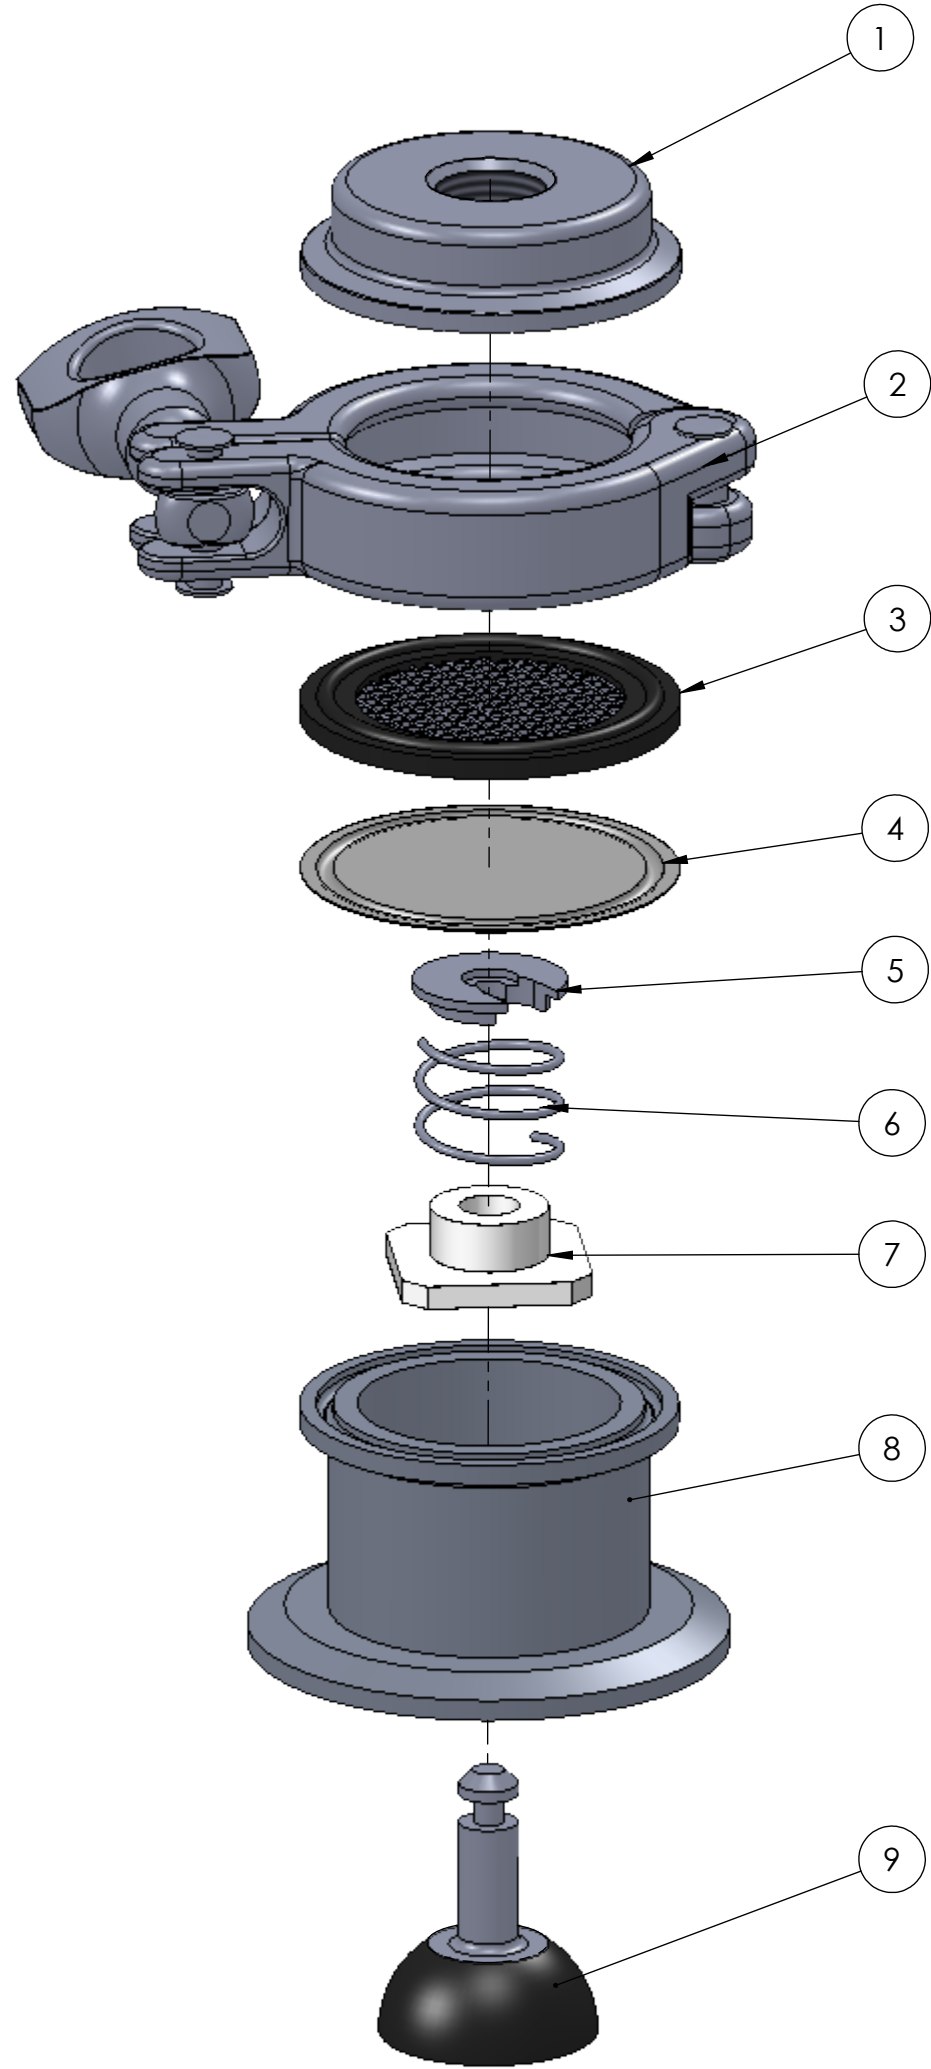

#10670
 2" Air Blow Valve for
 1 1/2" check Y, 3/8" NPT

ITEM	PART NUMBER	DESCRIPTION	QTY
1	10674	Stainless top	1
2	17130	1 1/2" Heavy duty clamp	1
3	10685	Stainless screen	1
4	10687	Filter (Pack of 10)	1
5	10678	Stainless clip for Air Blow Valve Spring	1
6	10677	Spring	1
7	10683	Plastic holder for Air Blow Valve Shutoff	1
8	NS10672	Stainless base	1
9	10681	Rubber shutoff with stem	1