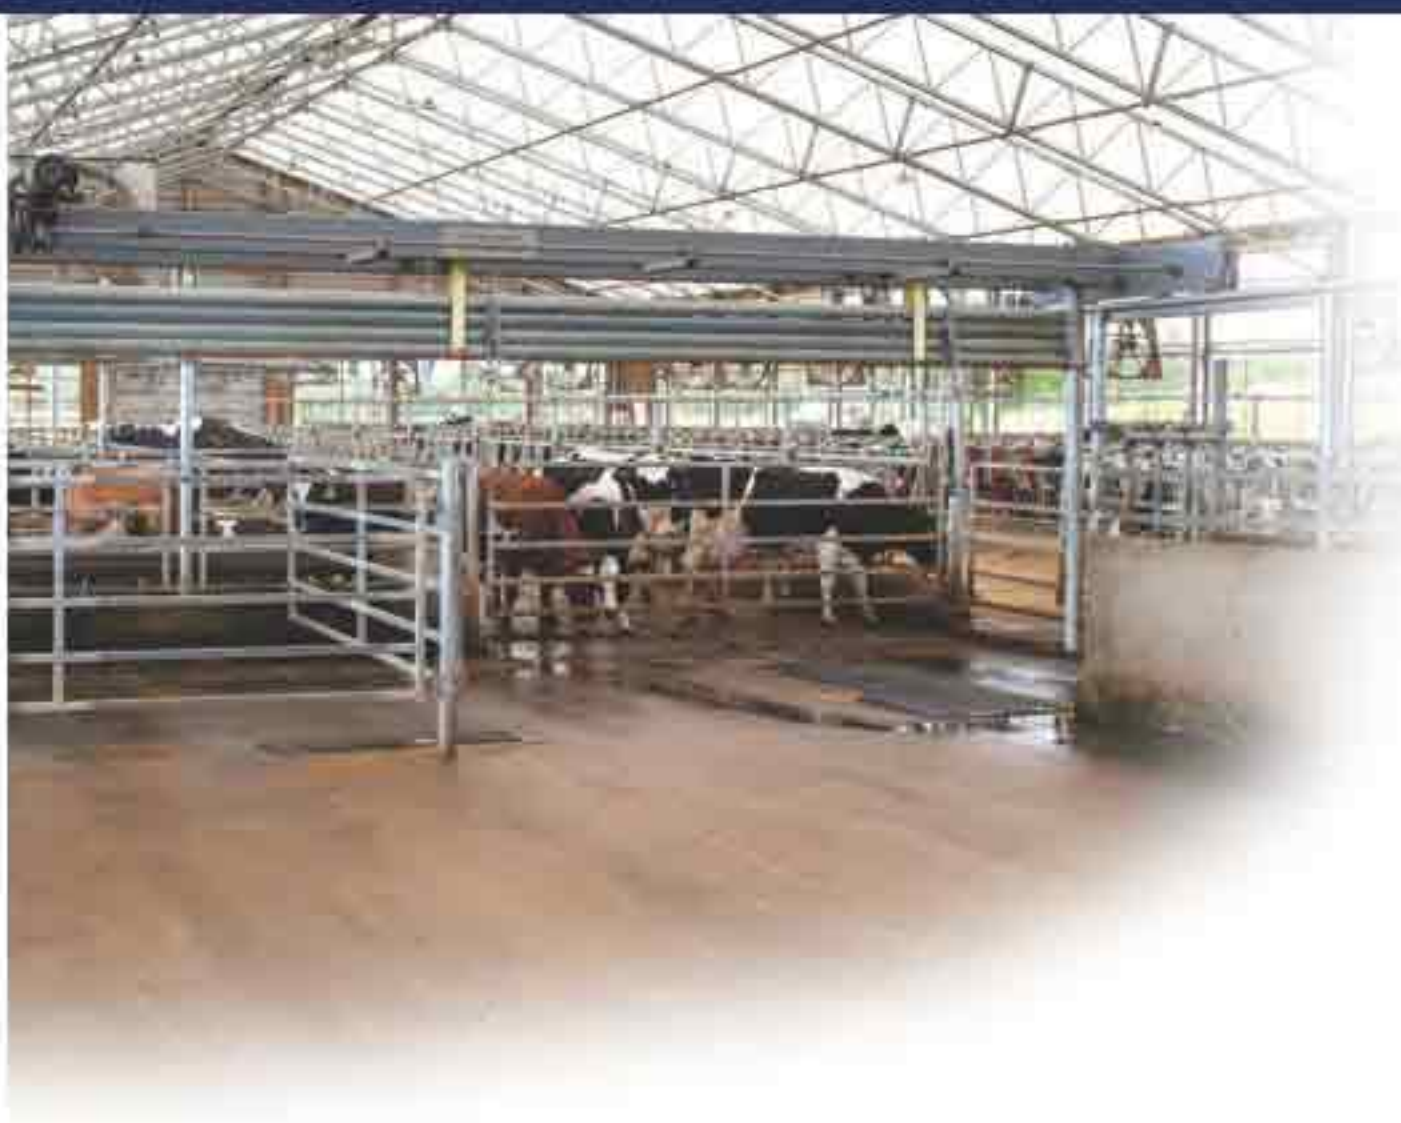

Milking Parlors, From

E-Zee
Milking Equipment, LLC

**With the efficiency and quality that we can offer you,
we guarantee that you will love your next parlor!**

Parlor Details

- Stainless Steel and Galvanized Construction
- Parallel Parlor with Vertical Lift
- Sequencing Gates Lift with Stall Front
- Roomier Stall Entrance
- Simple and Easy Controls
- Individual Air Indexing
- Individual Release Systems Available

Crowd Gate Details

- Safe - Torque Control, No Driving Over Cows
- Easy - Adjustable Electronic Torque Limits
- Quick - Incremental Advance Feature
- Plug & Play - Prewired Controls, Less Installation Time