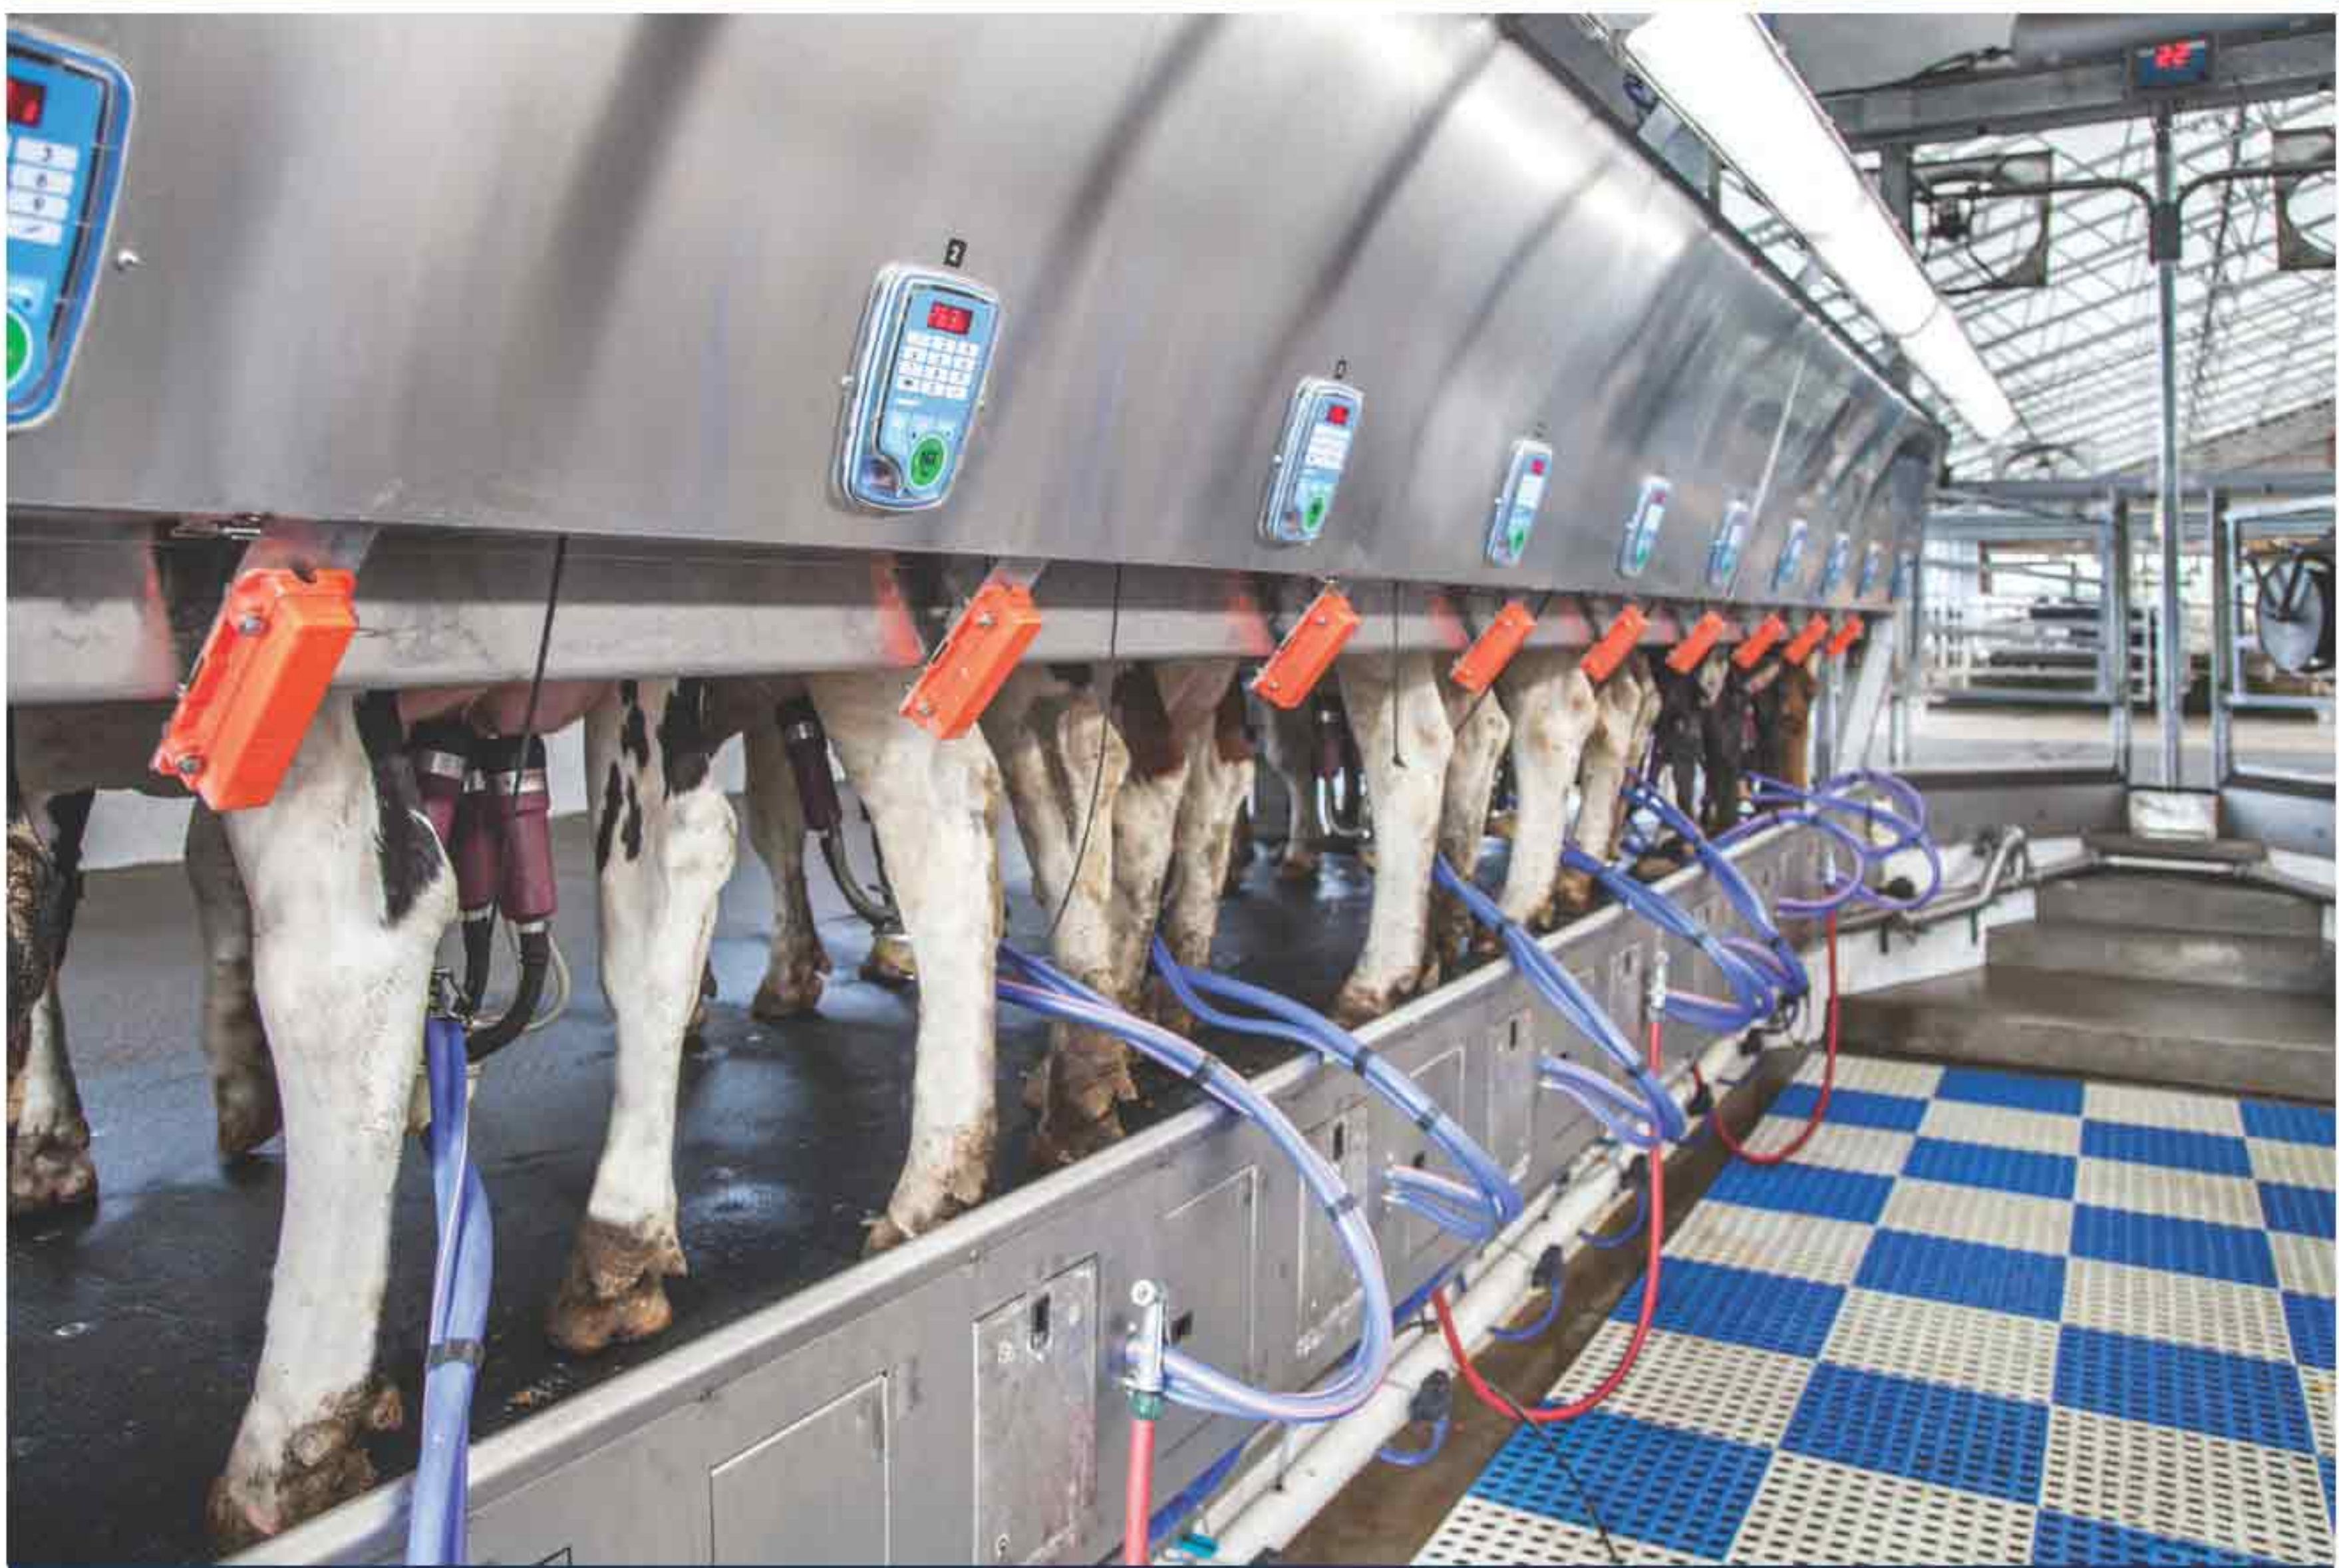

Milking Parlors, From

E-Zee
Milking Equipment, LLC

**With the efficiency and quality that we can offer you,
we guarantee that you will love your next parlor!**

Parlor Details

- Stainless Steel and Galvanized Construction
- Parallel Parlor with Vertical Lift
- Sequencing Gates Lift with Stall Front
- Roomier Stall Entrance
- Simple and Easy Controls
- Individual Air Indexing
- Individual Release Systems Available

Crowd Gate Details

- Safe - Torque Control, No Driving Over Cows
- Easy - Adjustable Electronic Torque Limits
- Quick - Incremental Advance Feature
- Plug & Play - Prewired Controls, Less Installation Time