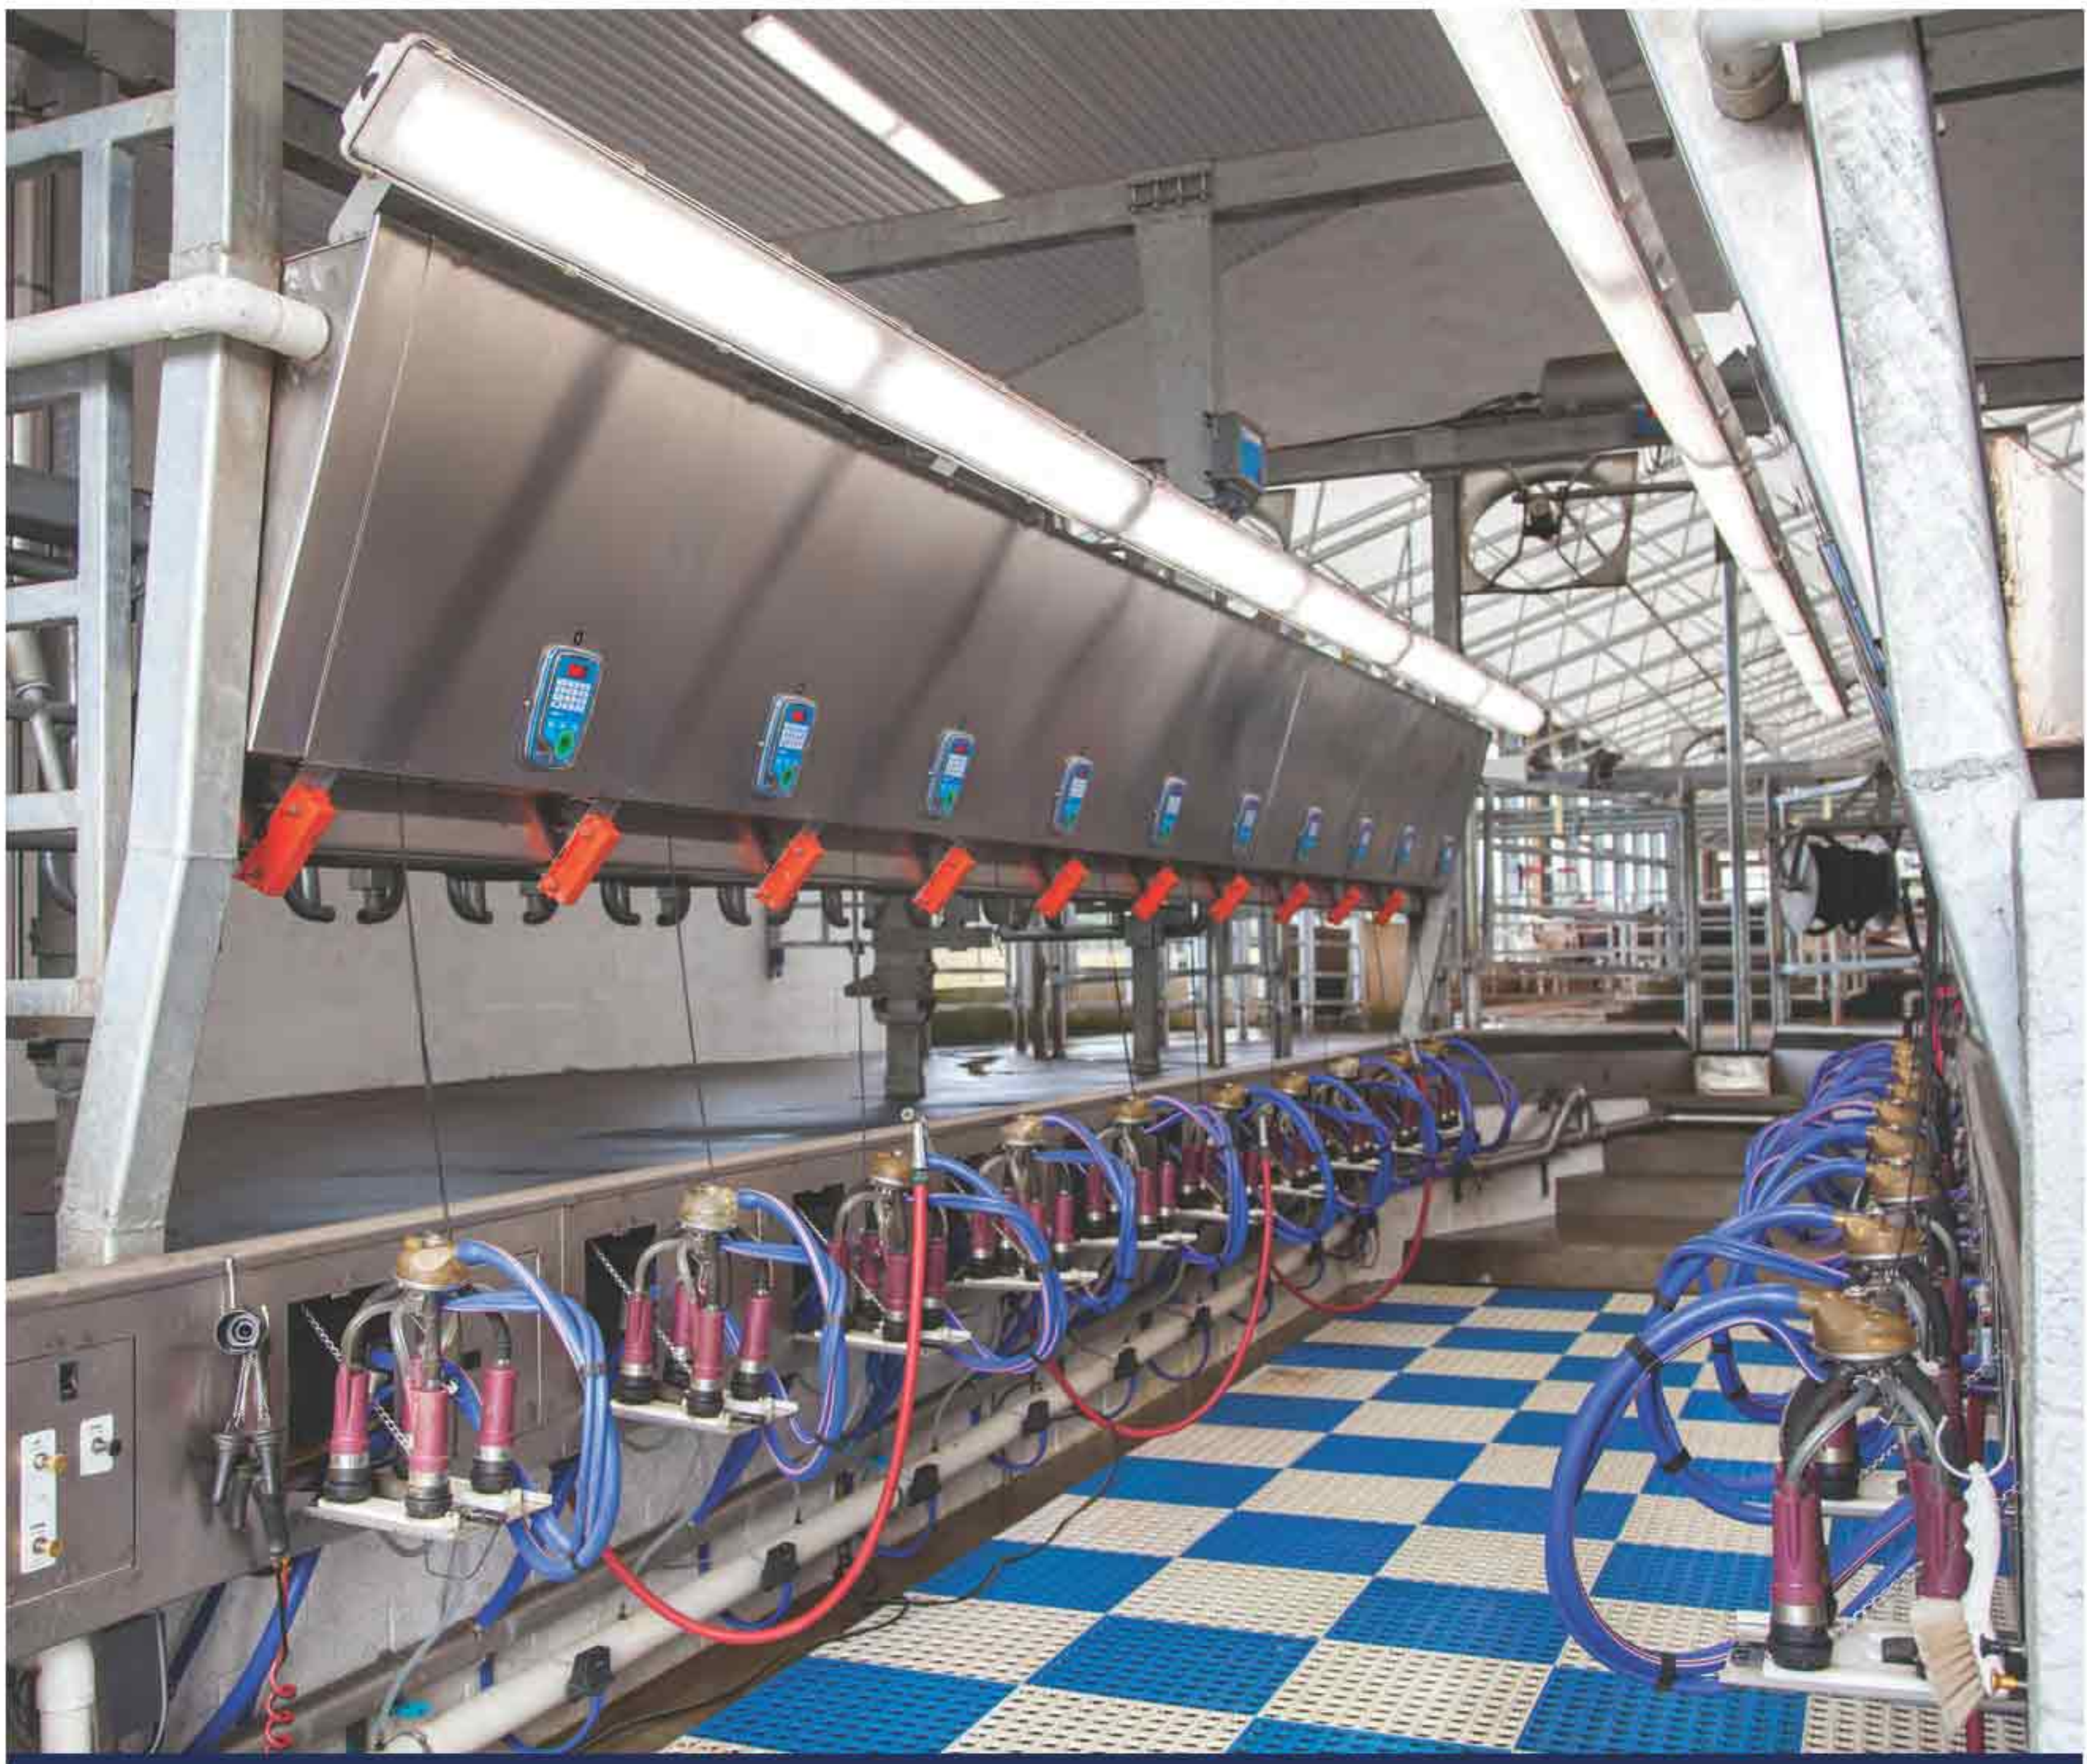

Milking Parlors, From

E-Zee
Milking Equipment, LLC

**With the efficiency and quality that we can offer you,
we guarantee that you will love your next parlor!**

Parlor Details

- Stainless Steel and Galvanized Construction
- Parallel Parlor with Vertical Lift
- Sequencing Gates Lift with Stall Front
- Roomier Stall Entrance
- Simple and Easy Controls
- Individual Air Indexing
- Individual Release Systems Available

Crowd Gate Details

- Safe - Torque Control, No Driving Over Cows
- Easy - Adjustable Electronic Torque Limits
- Quick - Incremental Advance Feature
- Plug & Play - Prewired Controls, Less Installation Time