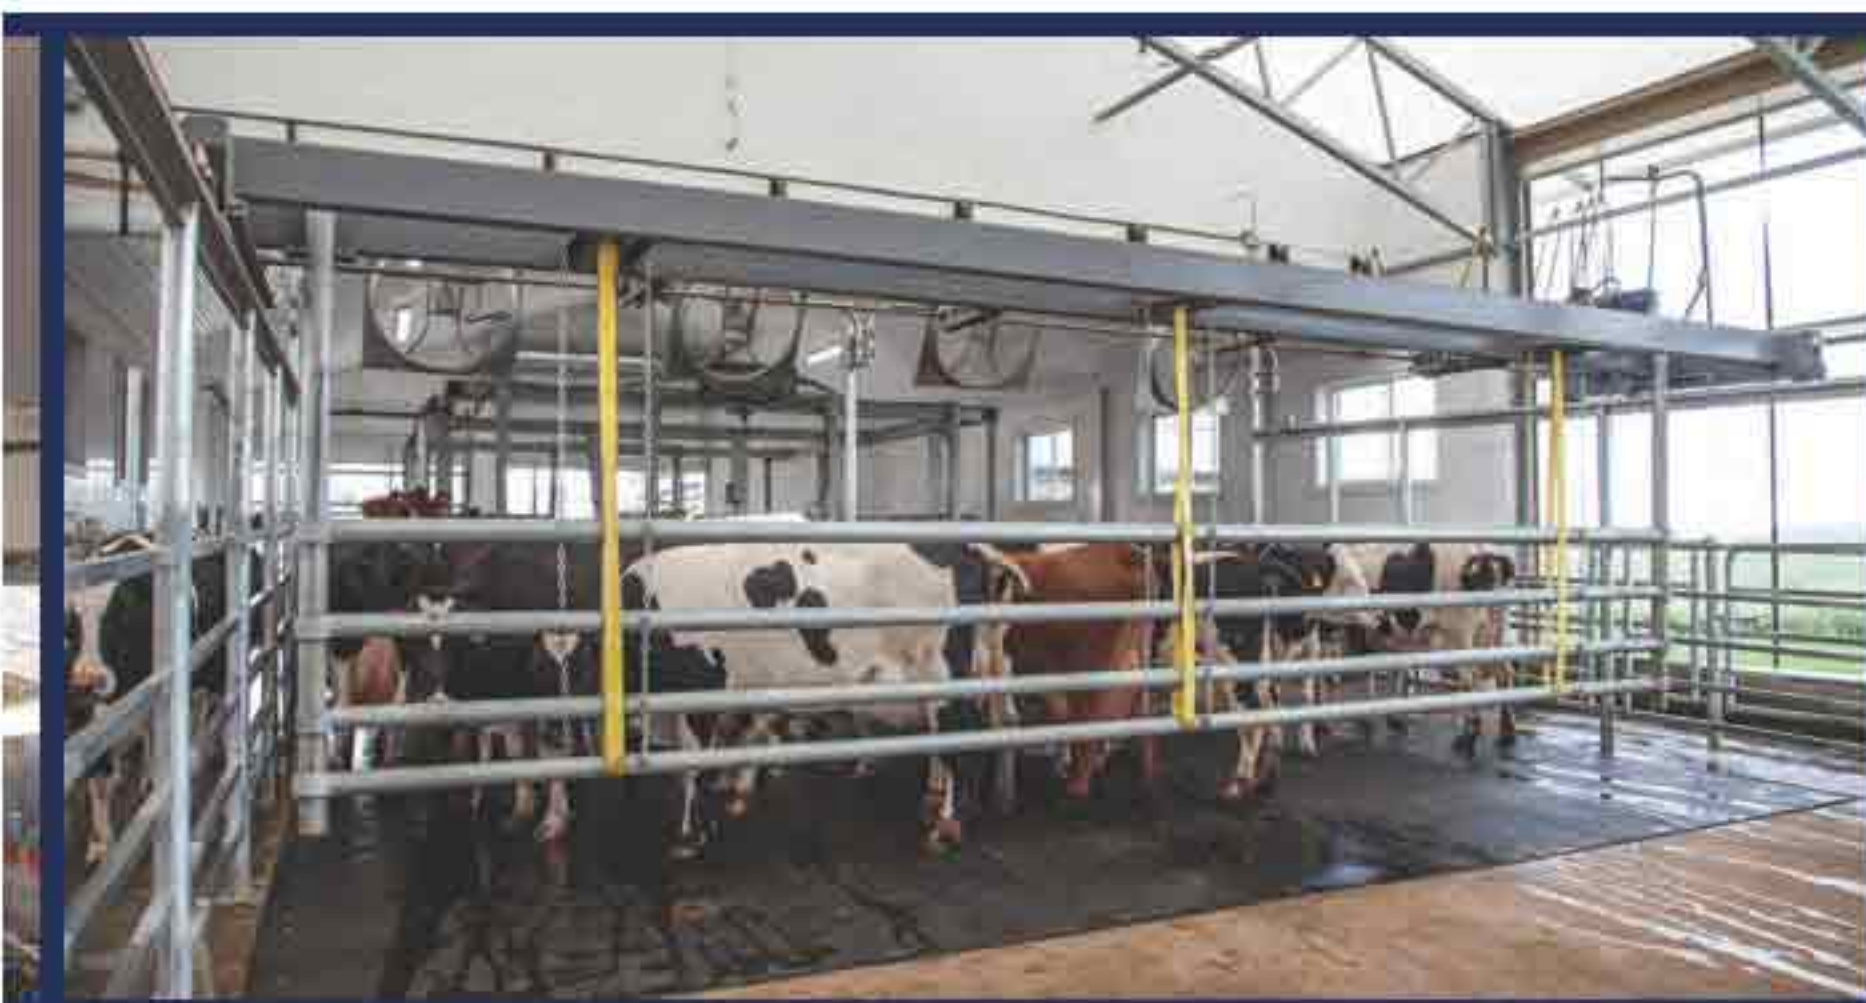

Milking Parlors, From

E-Zee
Milking Equipment, LLC

**With the efficiency and quality that we can offer you,
we guarantee that you will love your next parlor!**

Parlor Details

- Stainless Steel and Galvanized Construction
- Parallel Parlor with Vertical Lift
- Sequencing Gates Lift with Stall Front
- Roomier Stall Entrance
- Simple and Easy Controls
- Individual Air Indexing
- Individual Release Systems Available

Crowd Gate Details

- Safe - Torque Control, No Driving Over Cows
- Easy - Adjustable Electronic Torque Limits
- Quick - Incremental Advance Feature
- Plug & Play - Prewired Controls, Less Installation Time